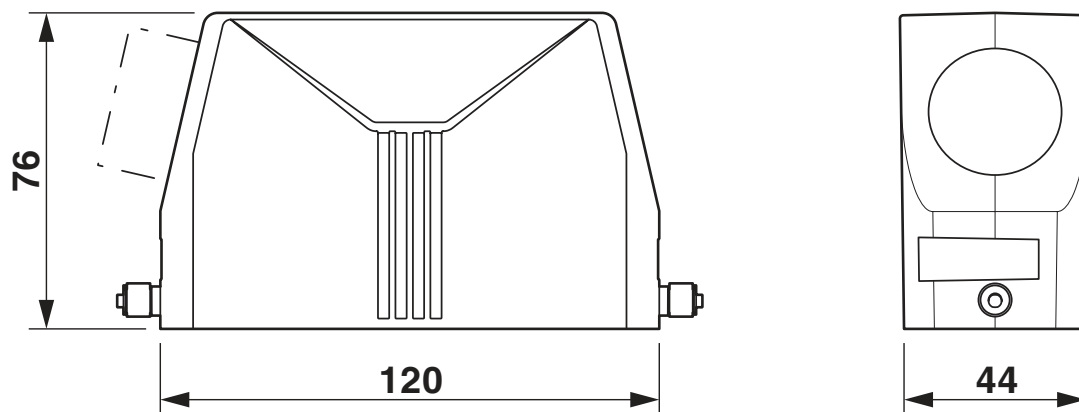

Dimensions

Dimensional drawing	
Width	44 mm
Height	76 mm
Length	120 mm

Internal dimensions

Length of internal thread	14 mm
---------------------------	-------

Material specifications

Housing surface material	uncoated
Impact strength	IK08
Housing material	Die-cast aluminum, salt water resistant

HC-STA-B24-HHFS-1STM40-EL-AL - Housing

1412758

<https://www.phoenixcontact.com/us/products/1412758>

Drawings

Dimensional drawing

Dimensional drawing

1412758

<https://www.phoenixcontact.com/us/products/1412758>