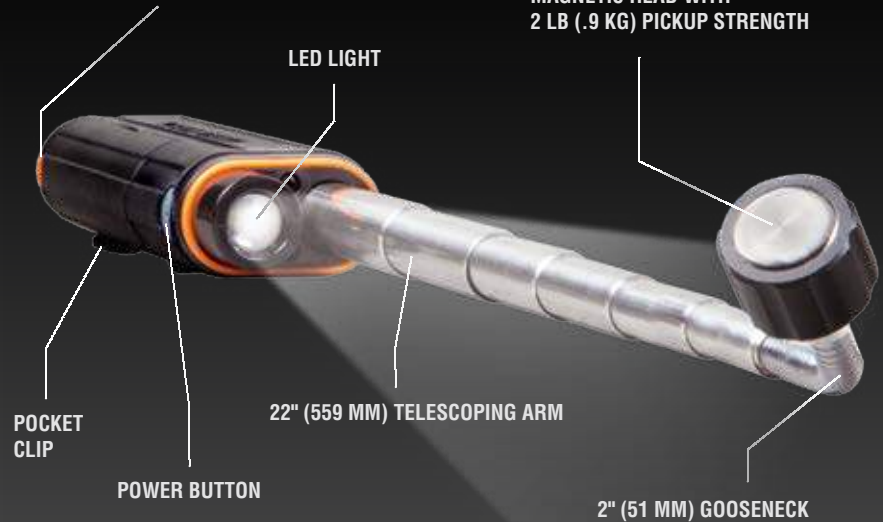

TELESCOPING MAGNETIC LED PICKUP

*The tool for when your
tools are out of reach.*

Strong enough to pick up a pair of Kleins!

**KLEIN
TOOLS** 
For Professionals... Since 1857™

TELESCOPING MAGNETIC LED PICKUP

Klein's new Telescoping LED Pickup Tool allows you to retrieve any magnetic tool or part—the ones that always seem to drop out of reach. The telescoping arm extends almost two feet, and the gooseneck end allows you to reach around into the tough spots. When you're in low light, the LED provides light to guide you to your tool and back. The Telescoping Magnetic LED Pickup allows you to reclaim your dropped tools, making this a must for your tool bag.

2 X AAA ALKALINE BATTERIES (INCLUDED)

MAGNETIC HEAD WITH
2 LB (.9 KG) PICKUP STRENGTH

22" (559 MM)
TELESCOPING
ARM

Cat. No.	UPC 0-92644+	Description	Dimensions
56027	56027-9	Telescoping Magnetic LED Pickup Tool	6.25" x 1.6" x 1.2" (159 x 41 x 31 mm)