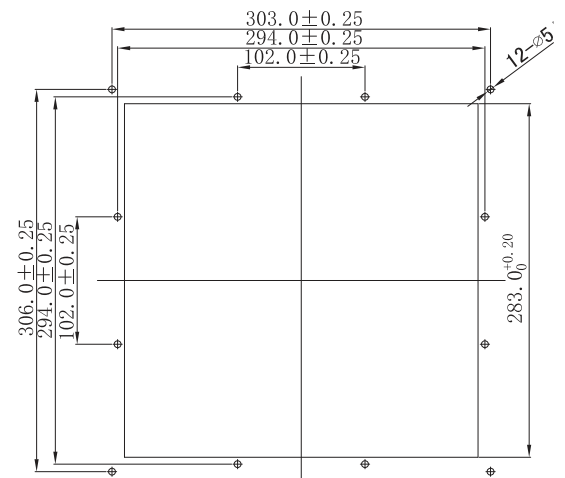

Louvered Fan Guards (hinged type)

Easy Access to Media

Part Number	LFG254
Frame Description	ABS Resin - flame resistant UL94V-0, with UV protection. Vents with screens at 45-degree angle. Includes high foam sealing edge - protection grade IP44-IP54. Snap-fit or screw mount.
Filter Mesh Material	Nylon Fiber - Synthetic Resin, filters to 8 microns.
Color	Gray is standard. Black is available upon request. Minimums may apply.
Matching Series	OA200AN, OA254AN, OA254AP, OA2543AN, OA2547AN, OD254AP
Hardware	1 bag - 6 ea. M4x8, washer, lock washer 1 bag - 4 ea. M4x12, nut, star washer 1 bag - 4 ea. M6x12, washer, lock washer

PANEL CUTOUT