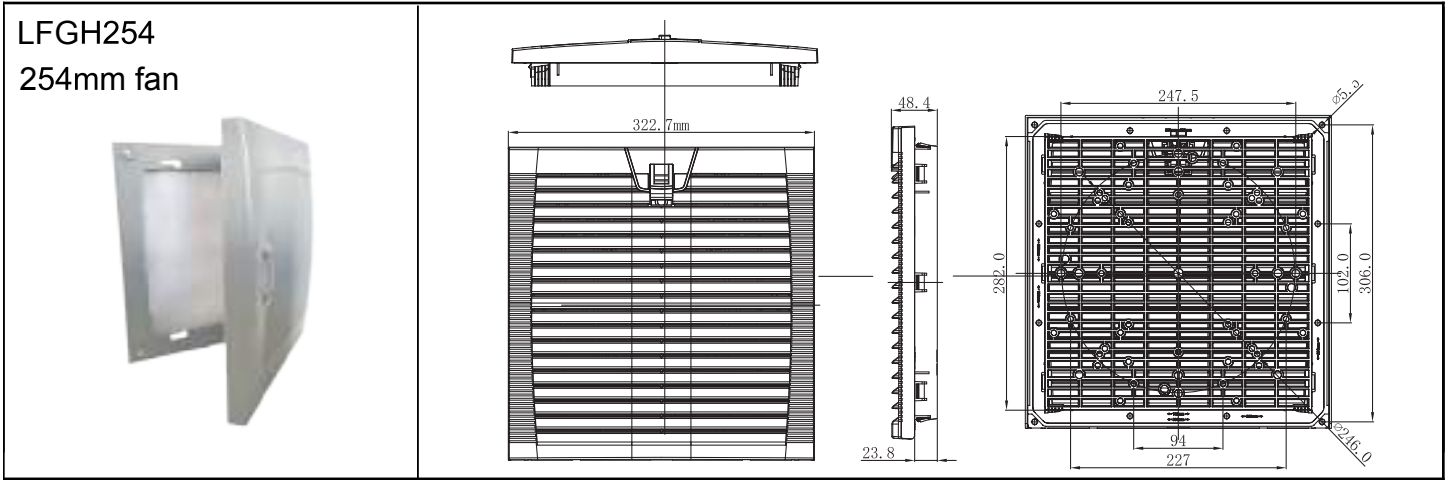

Louvered Fan Guards (hinged type)

Easy Access to Media

Part Number	LFG254
Frame Description	ABS Resin - flame resistant UL94V-0, with UV protection. Vents with screens at 45-degree angle. Includes high foam sealing edge - protection grade IP44-IP54. Snap-fit or screw mount.
Filter Mesh Material	Nylon Fiber - Synthetic Resin, filters to 8 microns.
Color	Gray is standard. Black is available upon request. Minimums may apply.
Matching Series	OA200AN, OA254AN, OA254AP, OA2543AN, OA2547AN, OD254AP
Hardware	1 bag - 6 ea. M4x8, washer, lock washer 1 bag - 4 ea. M4x12, nut, star washer 1 bag - 4 ea. M6x12, washer, lock washer

PANEL CUTOUT