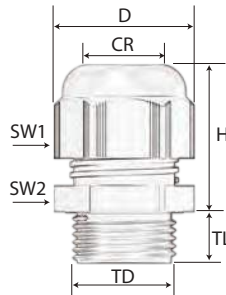

Polyamide 6 Cord Grips

CG 100 PG

Dome cap cord grip, black or gray with locknut

PG Thread

Liquid tight seal, fast and easy installation, wide clamping range, multi-purpose applications, easy handling.

Technical data:

Material:	Polyamide 6
Seal:	Chloroprene (CR)
Color:	RAL 7001 (gray) RAL 9005 (black)
Protection type:	IP 68 - 5 Bar NEMA 4X
Temperature range:	<i>permanent:</i> -20°C to +100°C <i>intermittent:</i> -30°C to +150°C
Flammability:	V2 (according to UL 94)
Approvals:	cURus, cULus, cCSAus, DNV-GL, CE