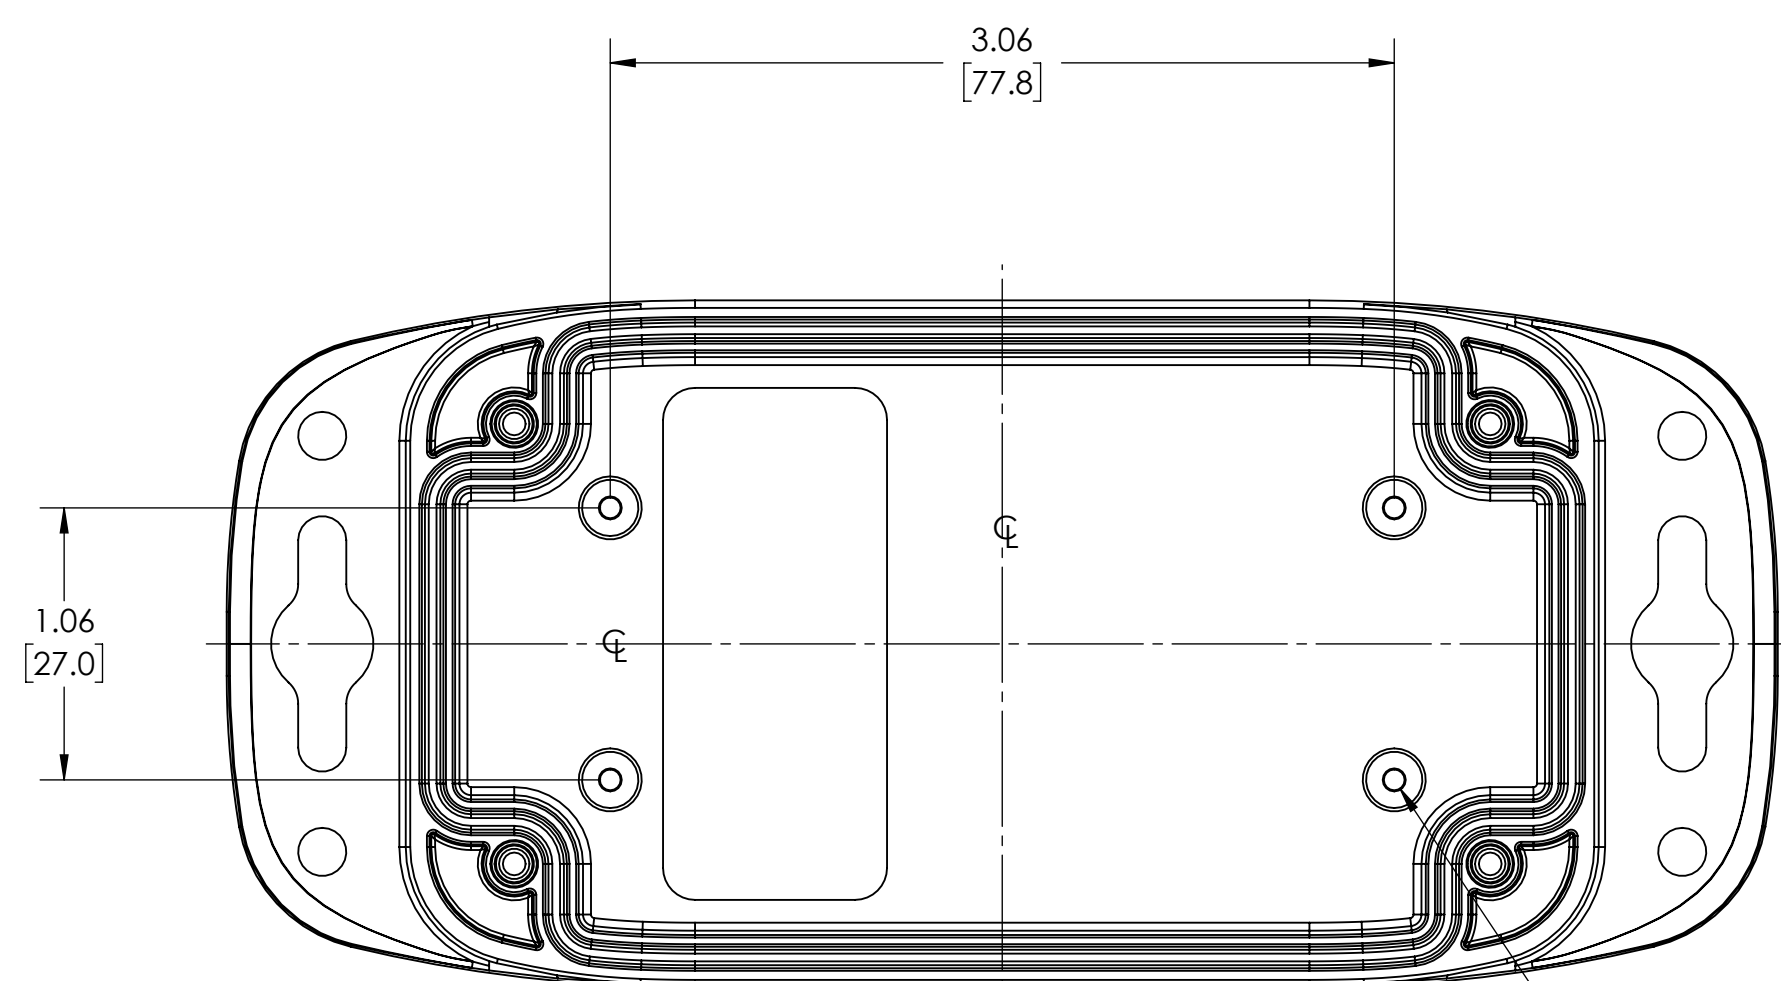

PART NAME

HD SERIES - HEAVY DUTY NEAMA

PART No.

HD-7604

REVISION DATE

1/4/2022

NOTES:

1. MATERIAL:  
BODY & COVER - GRAY POLYCARBONATE (IMPACT-RESISTANT)
2. UL508 / NEMA TYPE 1, 2, 3, 3R, 3X, 3RX, 3D, 3SX, 4, 4X, 6, 6P, 12 & 13 WITH IP65, IP66, IP-67 & IP68 WITH RATING & UL-94 5VA
3. POURED CONTINUOUS GASKET (NOT INSTALLED)
4. SUPPLIED WITH BODY, COVER & 4 SCREWS
5. DIMENSIONS ARE INCH[MM]
6. OPTIONAL ACCESSORIES:  
ALUMINUM INTERNAL PANEL - HDX-76604

INSIDE VIEW OF BODY COVER NOT SHOWN

SECTION A-A SCALE 2 : 1.5

BOTTOM VIEW OF BODY

DRAWING FOR REFERENCE  
WE RESERVE THE RIGHT TO MAKE CHANGES TO OUR STANDARD PRODUCTS. PLEASE CONSULT WITH BUD INDUSTRIES PRIOR TO USING THIS DRAWING FOR DESIGN PURPOSES.