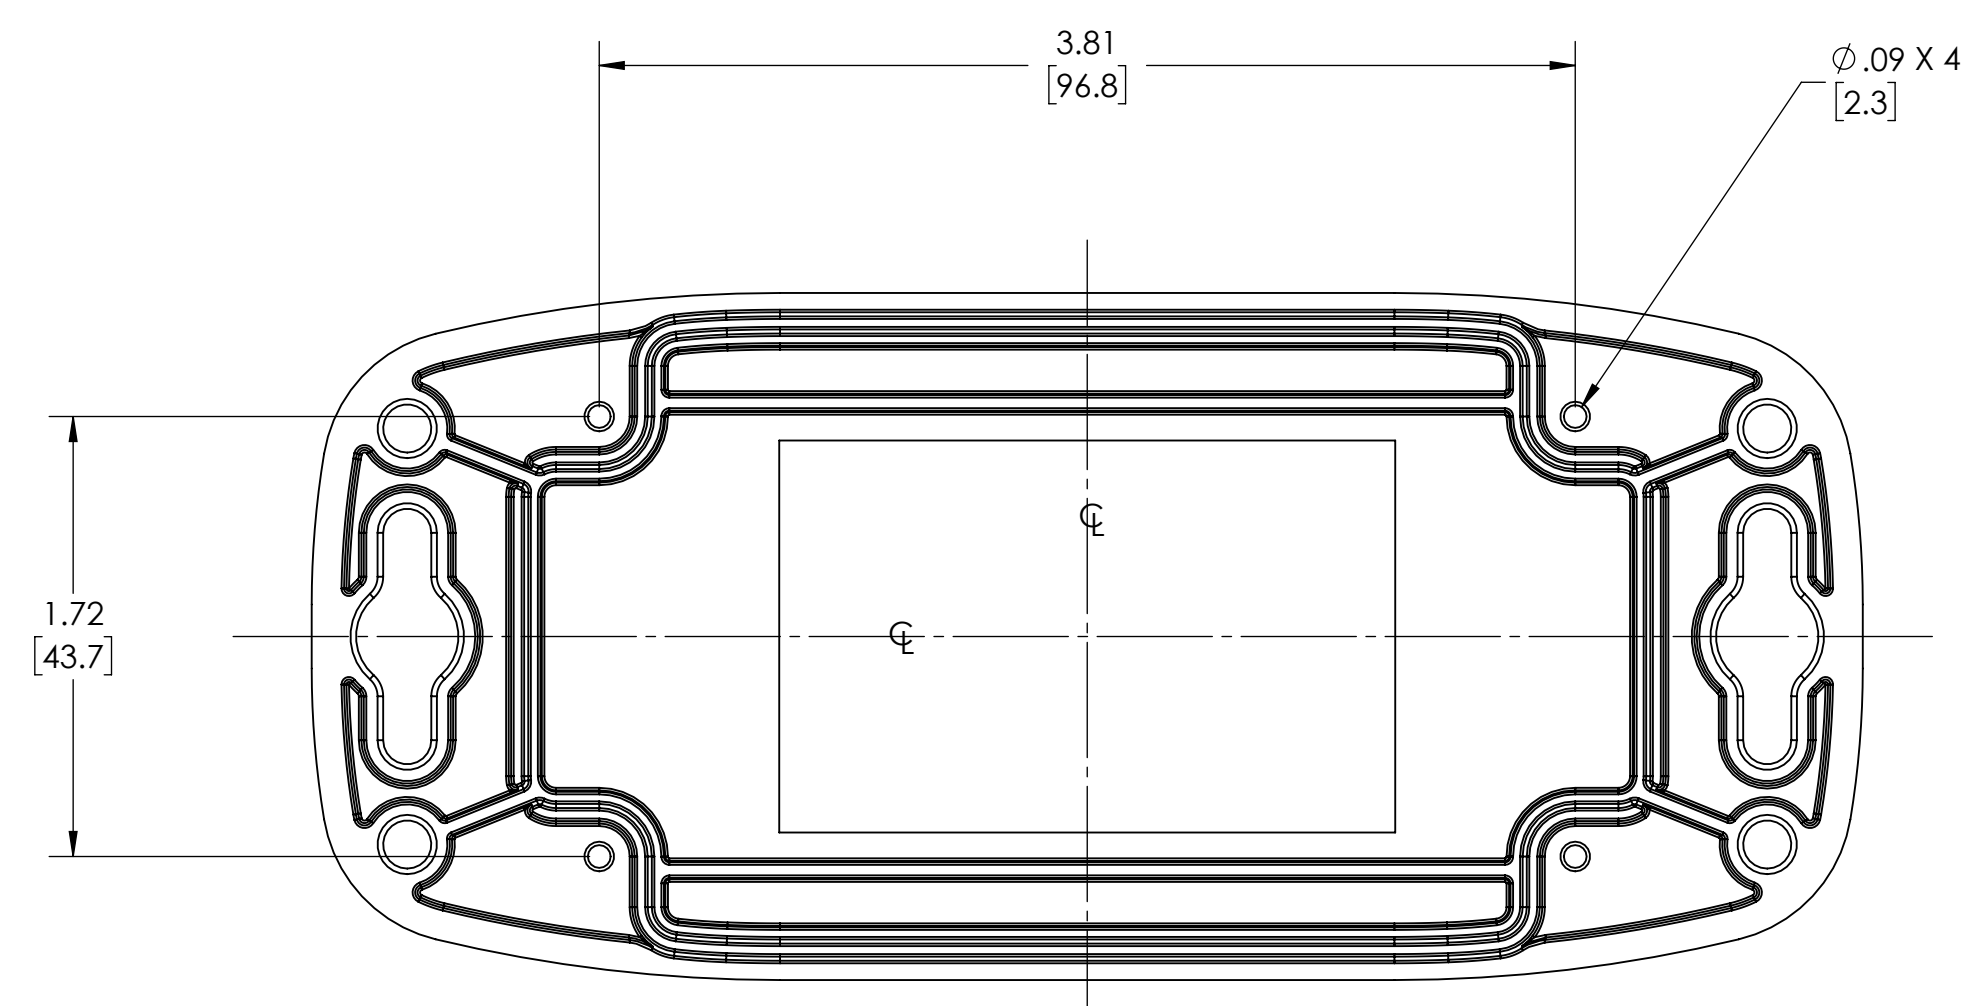

PART NAME

HD SERIES - HEAVY DUTY NEAMA

PART No.

HD-7604

REVISION DATE

1/4/2022

NOTES:

1. MATERIAL:  
BODY & COVER - GRAY POLYCARBONATE (IMPACT-RESISTANT)
2. UL508 / NEMA TYPE 1, 2, 3, 3R, 3X, 3RX, 3D, 3SX, 4, 4X, 6, 6P, 12 & 13 WITH IP65, IP66, IP-67 & IP68 WITH RATING & UL-94 5VA
3. POURED CONTINUOUS GASKET (NOT INSTALLED)
4. SUPPLIED WITH BODY, COVER & 4 SCREWS
5. DIMENSIONS ARE INCH[MM]
6. OPTIONAL ACCESSORIES:  
ALUMINUM INTERNAL PANEL - HDX-76604

INSIDE VIEW OF BODY COVER NOT SHOWN

SECTION A-A SCALE 2 : 1.5

BOTTOM VIEW OF BODY

DRAWING FOR REFERENCE  
WE RESERVE THE RIGHT TO MAKE CHANGES TO OUR STANDARD PRODUCTS. PLEASE CONSULT WITH BUD INDUSTRIES PRIOR TO USING THIS DRAWING FOR DESIGN PURPOSES.