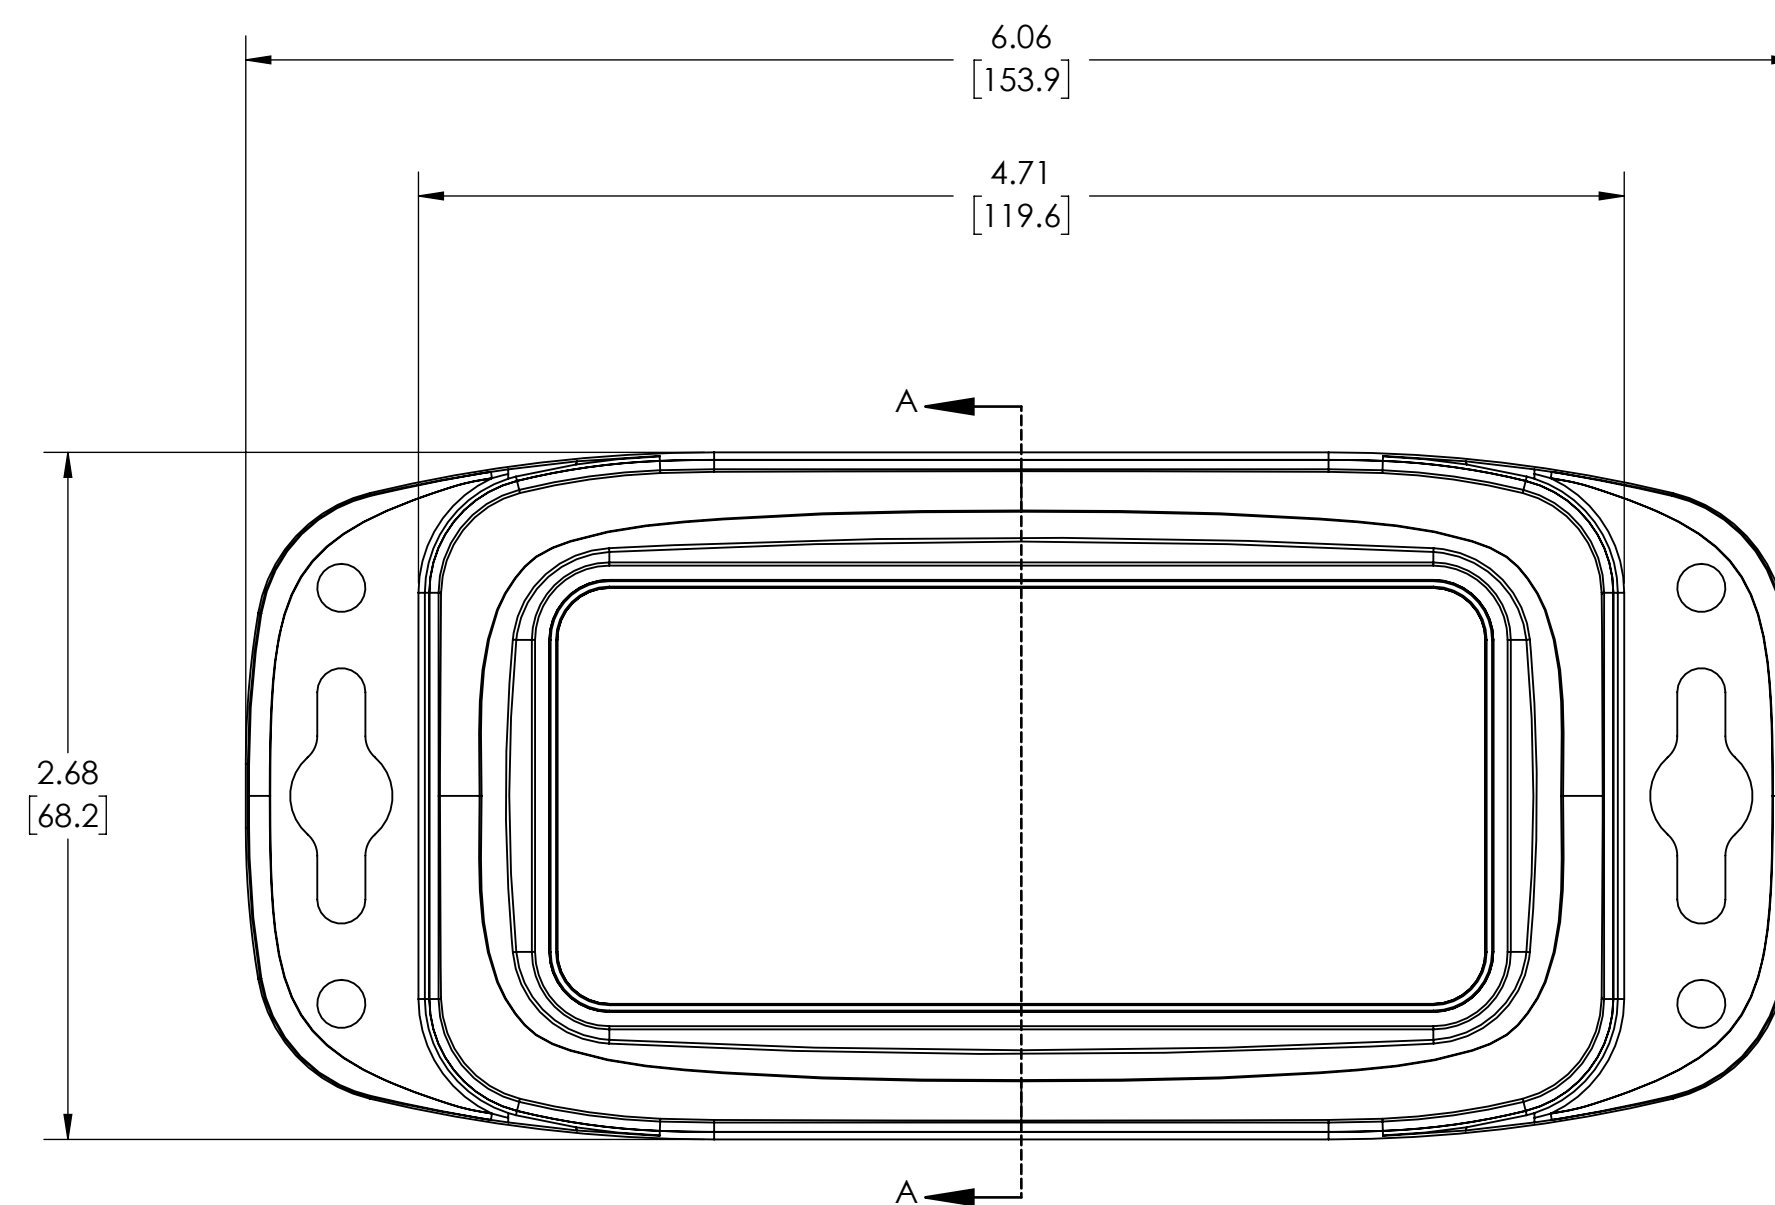

PART NAME

HD SERIES - HEAVY DUTY NEAMA

PART No.

HD-7604

REVISION DATE

1/4/2022

NOTES:

1. MATERIAL:  
BODY & COVER - GRAY POLYCARBONATE (IMPACT-RESISTANT)
2. UL508 / NEMA TYPE 1, 2, 3, 3R, 3X, 3RX, 3D, 3SX, 4, 4X, 6, 6P, 12 & 13 WITH IP65, IP66, IP-67 & IP68 WITH RATING & UL-94 5VA
3. POURED CONTINUOUS GASKET (NOT INSTALLED)
4. SUPPLIED WITH BODY, COVER & 4 SCREWS
5. DIMENSIONS ARE INCH[MM]
6. OPTIONAL ACCESSORIES:  
ALUMINUM INTERNAL PANEL - HDX-76604

INSIDE VIEW OF BODY COVER NOT SHOWN

SECTION A-A SCALE 2 : 1.5

BOTTOM VIEW OF BODY

DRAWING FOR REFERENCE  
WE RESERVE THE RIGHT TO MAKE CHANGES TO OUR STANDARD PRODUCTS. PLEASE CONSULT WITH BUD INDUSTRIES PRIOR TO USING THIS DRAWING FOR DESIGN PURPOSES.