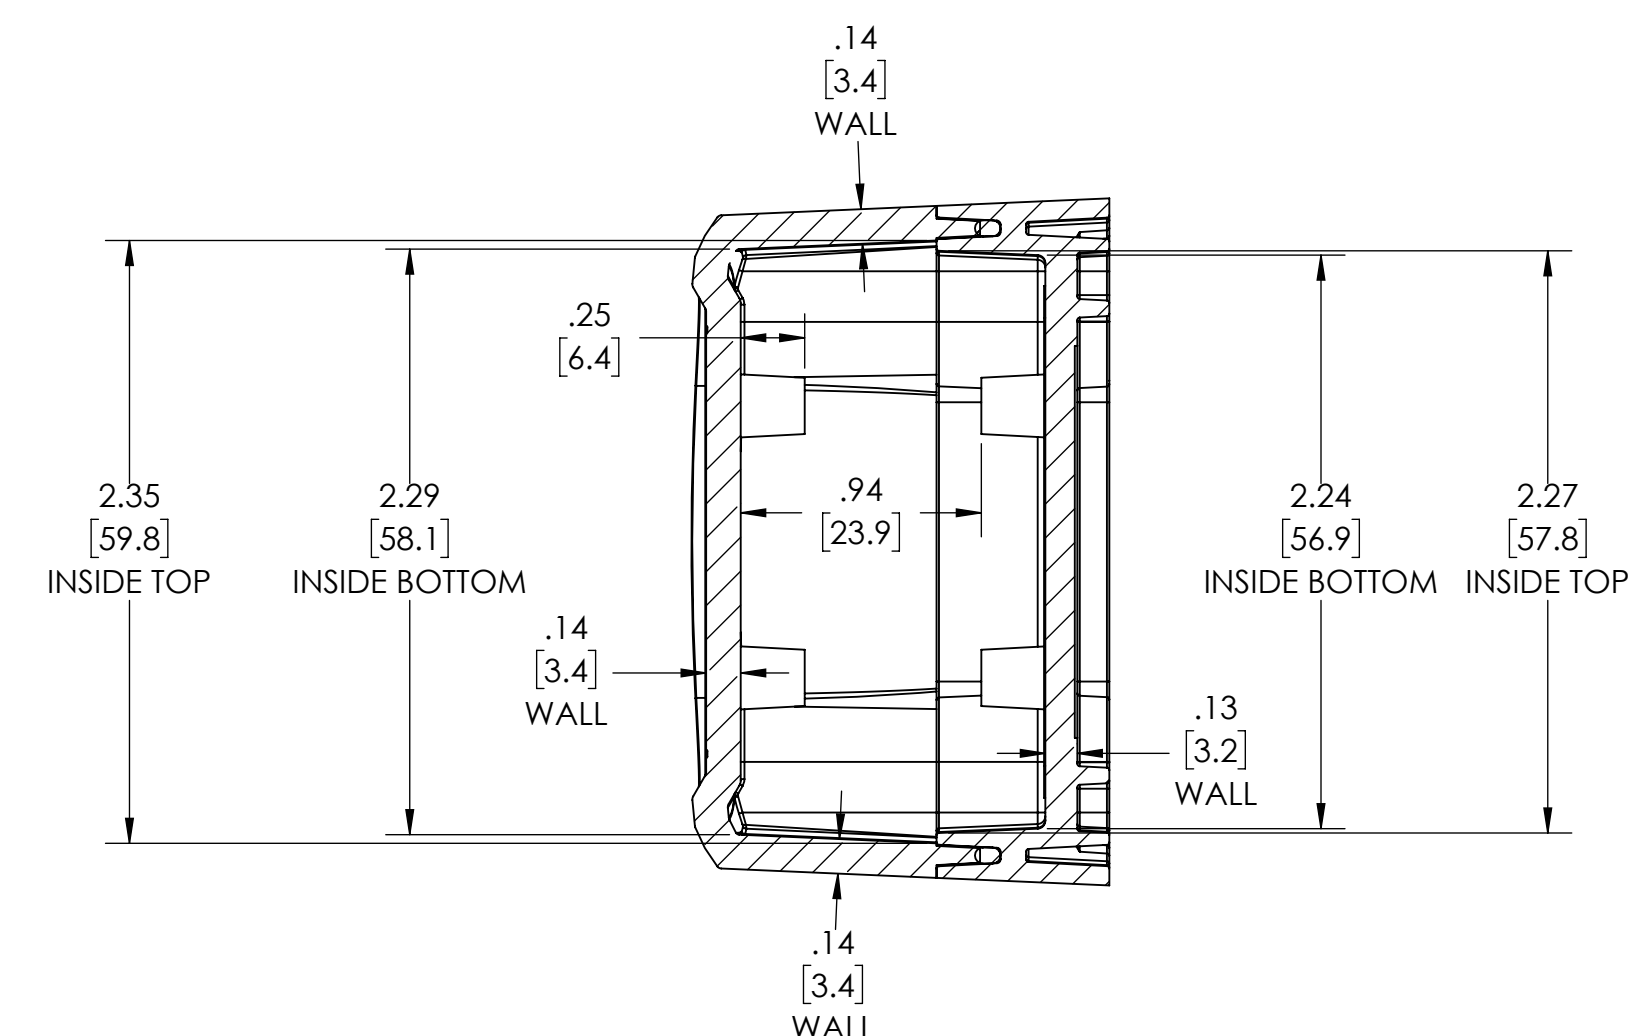

PART NAME

HD SERIES - HEAVY DUTY NEAMA

PART No.

HD-7604

REVISION DATE

1/4/2022

NOTES:

1. MATERIAL:  
BODY & COVER - GRAY POLYCARBONATE (IMPACT-RESISTANT)
2. UL508 / NEMA TYPE 1, 2, 3, 3R, 3X, 3RX, 3D, 3SX, 4, 4X, 6, 6P, 12 & 13 WITH IP65, IP66, IP-67 & IP68 WITH RATING & UL-94 5VA
3. POURED CONTINUOUS GASKET (NOT INSTALLED)
4. SUPPLIED WITH BODY, COVER & 4 SCREWS
5. DIMENSIONS ARE INCH[MM]
6. OPTIONAL ACCESSORIES:  
ALUMINUM INTERNAL PANEL - HDX-76604

INSIDE VIEW OF BODY COVER NOT SHOWN

SECTION A-A SCALE 2 : 1.5

BOTTOM VIEW OF BODY

DRAWING FOR REFERENCE  
WE RESERVE THE RIGHT TO MAKE CHANGES TO OUR STANDARD PRODUCTS. PLEASE CONSULT WITH BUD INDUSTRIES PRIOR TO USING THIS DRAWING FOR DESIGN PURPOSES.