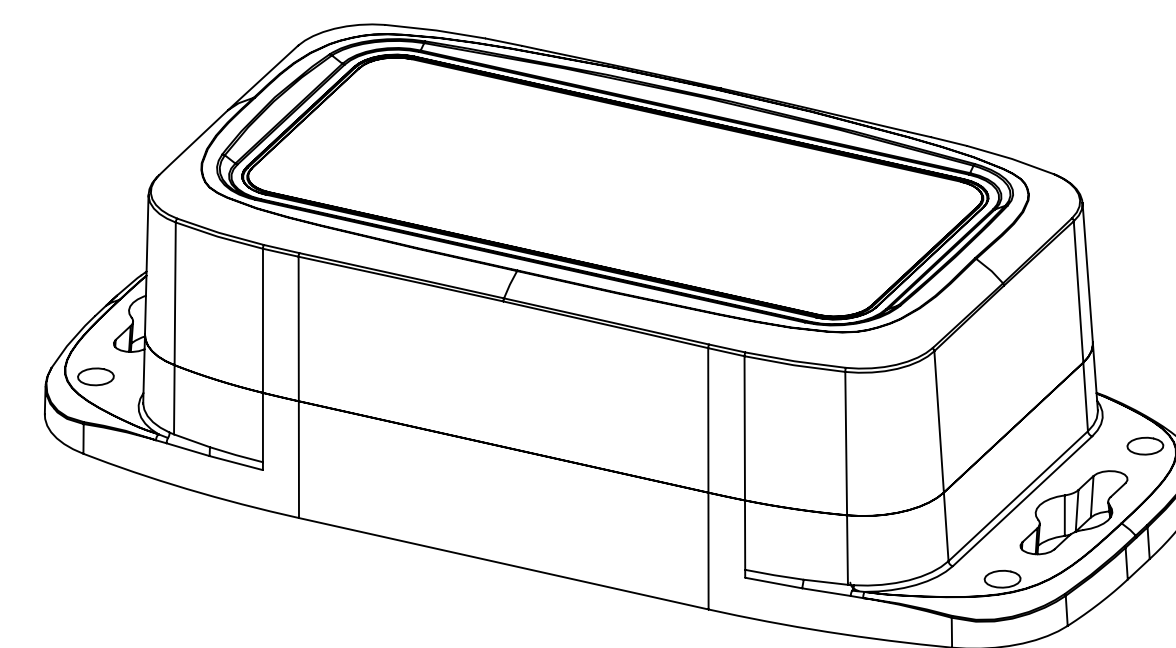

PART NAME

HD SERIES - HEAVY DUTY NEAMA

PART No.

HD-7604

REVISION DATE

1/4/2022

NOTES:

1. MATERIAL:  
BODY & COVER - GRAY POLYCARBONATE (IMPACT-RESISTANT)
2. UL508 / NEMA TYPE 1, 2, 3, 3R, 3X, 3RX, 3D, 3SX, 4, 4X, 6, 6P, 12 & 13 WITH IP65, IP66, IP-67 & IP68 WITH RATING & UL-94 5VA
3. POURED CONTINUOUS GASKET (NOT INSTALLED)
4. SUPPLIED WITH BODY, COVER & 4 SCREWS
5. DIMENSIONS ARE INCH[MM]
6. OPTIONAL ACCESSORIES:  
ALUMINUM INTERNAL PANEL - HDX-76604

INSIDE VIEW OF BODY COVER NOT SHOWN

SECTION A-A SCALE 2 : 1.5

BOTTOM VIEW OF BODY

DRAWING FOR REFERENCE  
WE RESERVE THE RIGHT TO MAKE CHANGES TO OUR STANDARD PRODUCTS. PLEASE CONSULT WITH BUD INDUSTRIES PRIOR TO USING THIS DRAWING FOR DESIGN PURPOSES.