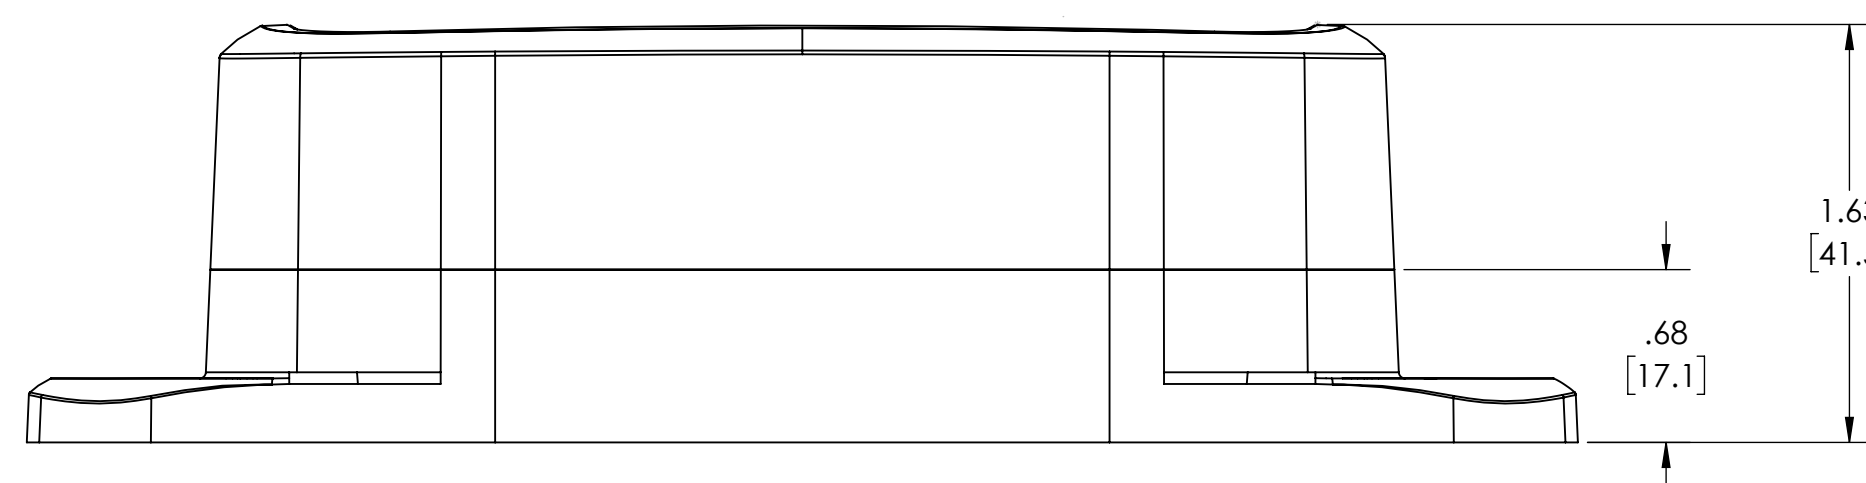

PART NAME

HD SERIES - HEAVY DUTY NEAMA

PART No.

HD-7604

REVISION DATE

1/4/2022

NOTES:

1. MATERIAL:  
BODY & COVER - GRAY POLYCARBONATE (IMPACT-RESISTANT)
2. UL508 / NEMA TYPE 1, 2, 3, 3R, 3X, 3RX, 3D, 3SX, 4, 4X, 6, 6P, 12 & 13 WITH IP65, IP66, IP-67 & IP68 WITH RATING & UL-94 5VA
3. POURED CONTINUOUS GASKET (NOT INSTALLED)
4. SUPPLIED WITH BODY, COVER & 4 SCREWS
5. DIMENSIONS ARE INCH[MM]
6. OPTIONAL ACCESSORIES:  
ALUMINUM INTERNAL PANEL - HDX-76604

INSIDE VIEW OF BODY COVER NOT SHOWN

SECTION A-A SCALE 2 : 1.5

BOTTOM VIEW OF BODY

DRAWING FOR REFERENCE  
WE RESERVE THE RIGHT TO MAKE CHANGES TO OUR STANDARD PRODUCTS. PLEASE CONSULT WITH BUD INDUSTRIES PRIOR TO USING THIS DRAWING FOR DESIGN PURPOSES.