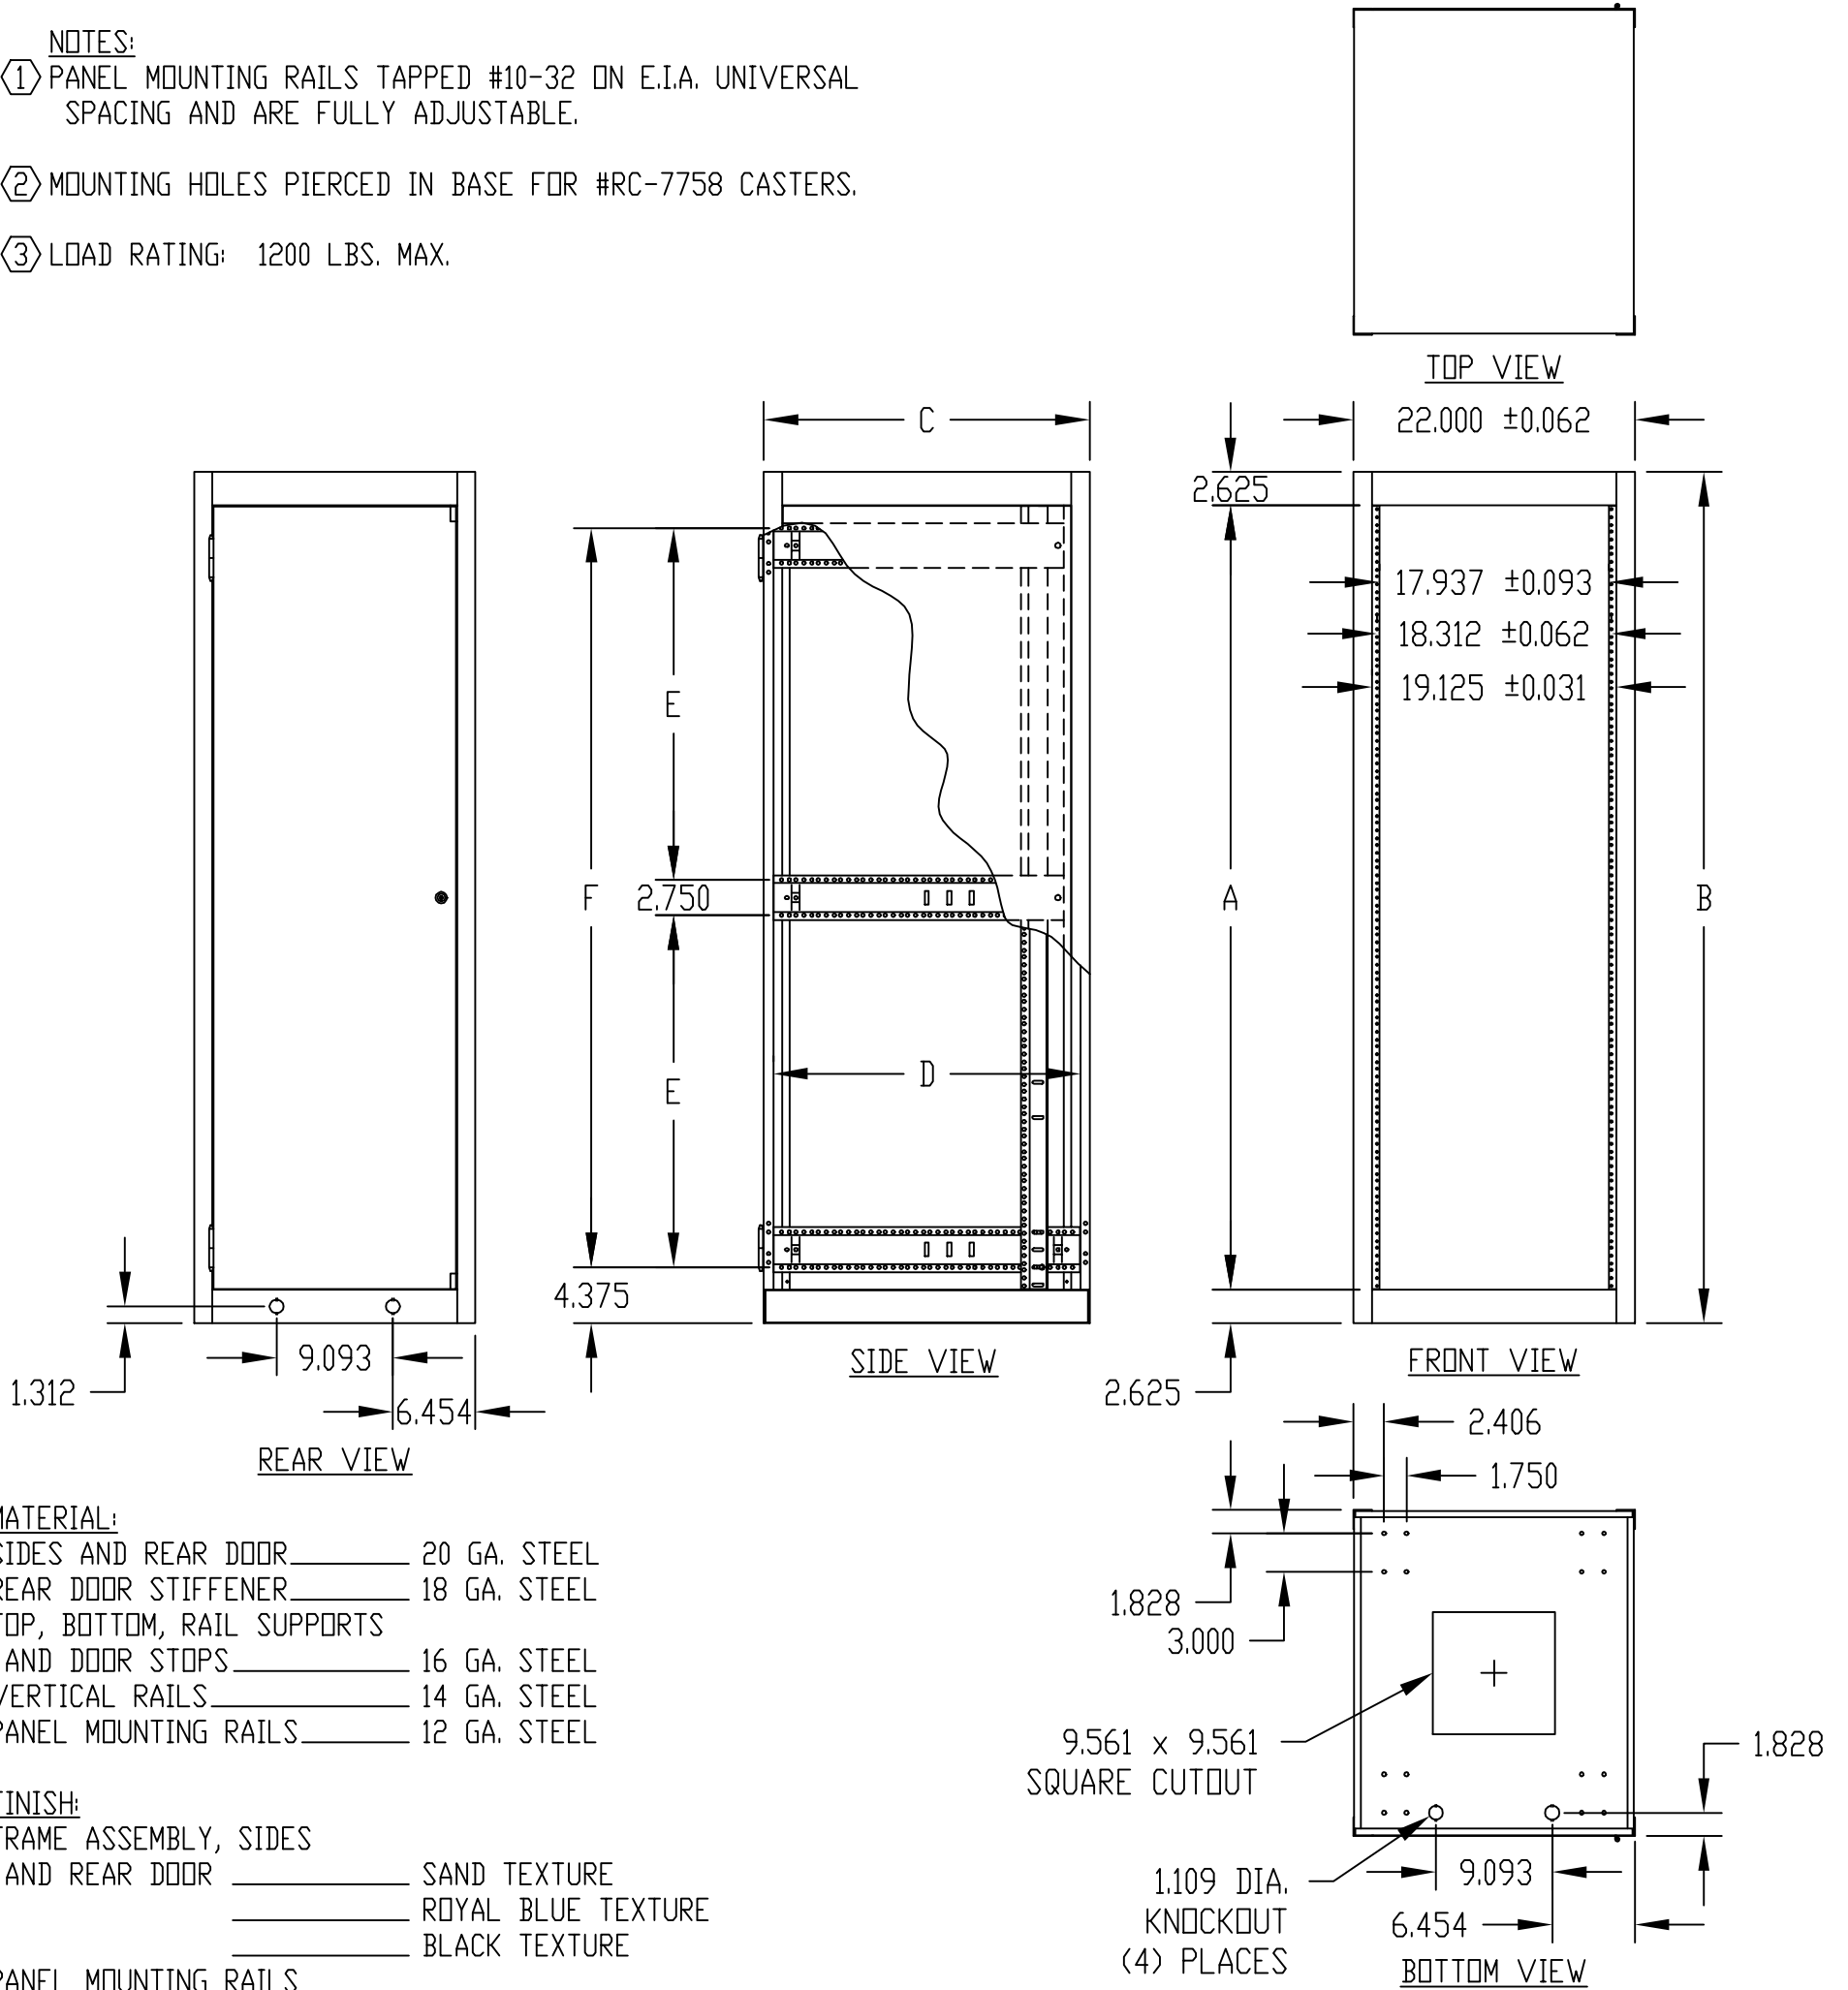

PART NAME	ECONOMIZER CABINET RACK (19" P.S.)	PART No.	ER-16502 thru ER-16526	REV. DATE	1-27-11
-----------	------------------------------------	----------	------------------------	-----------	---------

NOTES:

- ① PANEL MOUNTING RAILS TAPPED #10-32 ON E.I.A. UNIVERSAL SPACING AND ARE FULLY ADJUSTABLE.
- ② MOUNTING HOLES PIERCED IN BASE FOR #RC-7758 CASTERS.
- ③ LOAD RATING: 1200 LBS. MAX.

OPTIONAL ACCESSORIES

PART NO.	PANEL SPACE A	B	C	D	E	F	PANEL MTG. RAILS PART NO.	ECONOGLAS DOORS PART NO.
ER-16502	42.000	47.312	18.500	17.000	—	38.562	PMR-9450	V-9763-L
ER-16503	52.500	57.812			—	49.062	PMR-9451	V-9764-L
ER-16504	61.250	66.562			27.531	57.812	PMR-9452	V-9765-L
ER-16505	70.000	75.312			31.906	66.562	PMR-9453	V-9766-L
ER-16506	78.750	84.062	18.500	17.000	36.281	75.312	PMR-9454	V-9767-L
ER-16511	21.000	26.312	25.500	24.000	—	17.562	PMR-9448	V-9760-L
ER-16512	42.000	47.312			—	38.562	PMR-9450	V-9763-L
ER-16513	52.500	57.812			—	49.062	PMR-9451	V-9764-L
ER-16514	61.250	66.562			27.531	57.812	PMR-9452	V-9765-L
ER-16515	70.000	75.312			31.906	66.562	PMR-9453	V-9766-L
ER-16516	78.750	84.062	25.500	24.000	36.281	75.312	PMR-9454	V-9767-L
ER-16521	21.000	26.312	30.750	29.250	—	17.562	PMR-9448	V-9760-L
ER-16522	42.000	47.312			—	38.562	PMR-9450	V-9763-L
ER-16523	52.500	57.812			—	49.062	PMR-9451	V-9764-L
ER-16524	61.250	66.562			27.531	57.812	PMR-9452	V-9765-L
ER-16525	70.000	75.312			31.906	66.562	PMR-9453	V-9766-L
ER-16526	78.750	84.062	30.750	29.250	36.281	75.312	PMR-9454	V-9767-L