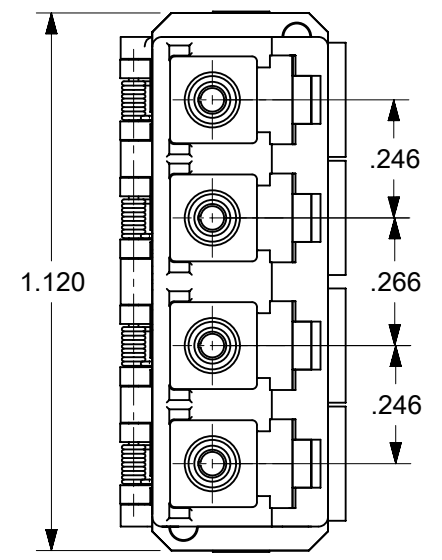

LC QUAD ADAPTER P/N	LC QUAD ADAPTER COLOR	SPLIT SLEEVE MATERIAL
106123-0450	BLUE	ZR
106123-1450	BEIGE	ZR
106123-3450	AQUA	ZR
106123-2430	GREEN	ZR

- NOTES:
1. ALL DIMENSIONS ARE FOR REFERENCE.
  2. DUST CAPS NOT SHOWN ON FRONT, BOTTOM AND RIGHT VIEW.
  3. LC QUAD ADAPTER HAS SC DUPLEX ADAPTER FOOTPRINT.

FUNCTIONAL SYMBOLS										THIS DRAWING CONTAINS INFORMATION THAT IS PROPRIETARY TO MOLEX ELECTRONIC TECHNOLOGIES, LLC AND SHOULD NOT BE USED WITHOUT WRITTEN PERMISSION									
DIMENSION UNITS		SCALE		CURRENT REV DESC:															
INCH		2.5:1		EC NO: 689237 DRWN: JHUANG18 2021/12/10 CHK'D: IGUMIN 2021/12/21 APPR: IGUMIN 2021/12/21 INITIAL REVISION: DRWN: LKATARZIENE 2007/08/24 APPR: LKATARZIENE 2007/08/27															
GENERAL TOLERANCES (UNLESS SPECIFIED)										PRODUCT CUSTOMER DRAWING									
ANGULAR TOL ± 0.5°										DOCUMENT NUMBER				DOC TYPE		DOC PART		REVISION	
4 PLACES ±										SD-106123-0450				PSD		001		D	
DIVISIONAL SYMBOLS										MATERIAL NUMBER				CUSTOMER				SHEET NUMBER	
3 PLACES ±										SEE TABLE				GENERAL MARKET				1 OF 1	
2 PLACES ±										THIRD ANGLE PROJECTION		DRAWING		SERIES		MATERIAL NUMBER		CUSTOMER	
1 PLACE ±										B-SIZE		106123		SEE TABLE		GENERAL MARKET		1 OF 1	
0 PLACES ±										DRAFT WHERE APPLICABLE MUST REMAIN WITHIN DIMENSIONS									