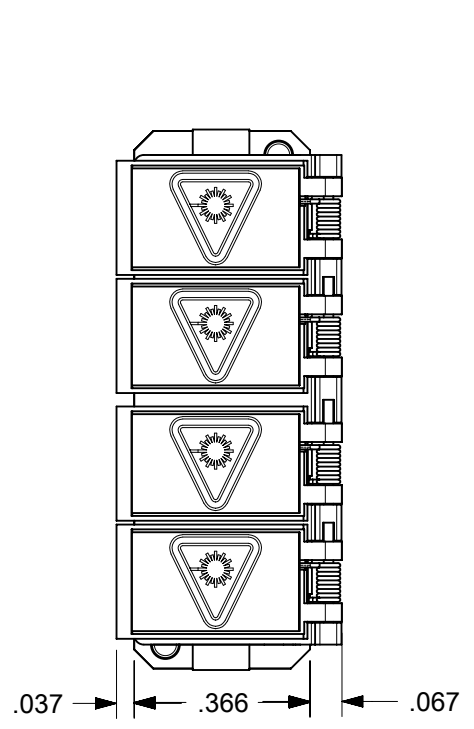

LC QUAD ADAPTER P/N	LC QUAD ADAPTER COLOR	SPLIT SLEEVE MATERIAL
106123-0450	BLUE	ZR
106123-1450	BEIGE	ZR
106123-3450	AQUA	ZR
106123-2430	GREEN	ZR

- NOTES:
1. ALL DIMENSIONS ARE FOR REFERENCE.
  2. DUST CAPS NOT SHOWN ON FRONT, BOTTOM AND RIGHT VIEW.
  3. LC QUAD ADAPTER HAS SC DUPLEX ADAPTER FOOTPRINT.

FUNCTIONAL SYMBOLS										THIS DRAWING CONTAINS INFORMATION THAT IS PROPRIETARY TO MOLEX ELECTRONIC TECHNOLOGIES, LLC AND SHOULD NOT BE USED WITHOUT WRITTEN PERMISSION									
DIMENSION UNITS		SCALE		CURRENT REV DESC:															
INCH		2.5:1		EC NO: 689237 DRWN: JHUANG18 2021/12/10 CHK'D: IGUMIN 2021/12/21 APPR: IGUMIN 2021/12/21 INITIAL REVISION: DRWN: LKATARZIENE 2007/08/24 APPR: LKATARZIENE 2007/08/27															
GENERAL TOLERANCES (UNLESS SPECIFIED)										PRODUCT CUSTOMER DRAWING									
ANGULAR TOL ± 0.5°										DOCUMENT NUMBER				DOC TYPE		DOC PART		REVISION	
4 PLACES ±										SD-106123-0450				PSD		001		D	
DIVISIONAL SYMBOLS										MATERIAL NUMBER				CUSTOMER				SHEET NUMBER	
3 PLACES ±										SEE TABLE				GENERAL MARKET				1 OF 1	
2 PLACES ±										THIRD ANGLE PROJECTION		DRAWING		SERIES		MATERIAL NUMBER		CUSTOMER	
1 PLACE ±										B-SIZE		106123		SEE TABLE		GENERAL MARKET		1 OF 1	
0 PLACES ±										DRAFT WHERE APPLICABLE MUST REMAIN WITHIN DIMENSIONS									