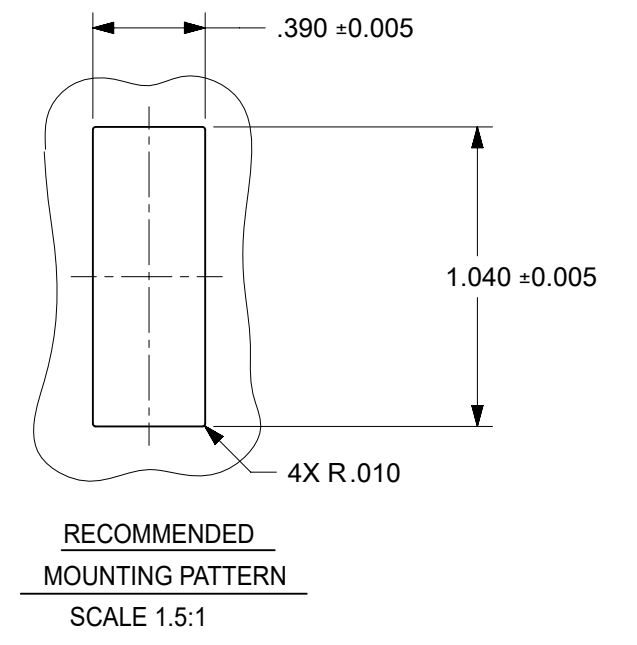

LC QUAD ADAPTER P/N	LC QUAD ADAPTER COLOR	SPLIT SLEEVE MATERIAL
106123-0450	BLUE	ZR
106123-1450	BEIGE	ZR
106123-3450	AQUA	ZR
106123-2430	GREEN	ZR

- NOTES:
1. ALL DIMENSIONS ARE FOR REFERENCE.
  2. DUST CAPS NOT SHOWN ON FRONT, BOTTOM AND RIGHT VIEW.
  3. LC QUAD ADAPTER HAS SC DUPLEX ADAPTER FOOTPRINT.

FUNCTIONAL SYMBOLS										THIS DRAWING CONTAINS INFORMATION THAT IS PROPRIETARY TO MOLEX ELECTRONIC TECHNOLOGIES, LLC AND SHOULD NOT BE USED WITHOUT WRITTEN PERMISSION									
DIMENSION UNITS		SCALE		CURRENT REV DESC:															
INCH		2.5:1		EC NO: 689237 DRWN: JHUANG18 2021/12/10 CHK'D: IGUMIN 2021/12/21 APPR: IGUMIN 2021/12/21 INITIAL REVISION: DRWN: LKATARZIENE 2007/08/24 APPR: LKATARZIENE 2007/08/27															
GENERAL TOLERANCES (UNLESS SPECIFIED)										PRODUCT CUSTOMER DRAWING									
ANGULAR TOL ± 0.5°										DOCUMENT NUMBER				DOC TYPE		DOC PART		REVISION	
4 PLACES ±										SD-106123-0450				PSD		001		D	
DIVISIONAL SYMBOLS										MATERIAL NUMBER				CUSTOMER				SHEET NUMBER	
3 PLACES ±										SEE TABLE				GENERAL MARKET				1 OF 1	
2 PLACES ±										THIRD ANGLE PROJECTION		DRAWING		SERIES		MATERIAL NUMBER		CUSTOMER	
1 PLACE ±										B-SIZE		106123		SEE TABLE		GENERAL MARKET		1 OF 1	
0 PLACES ±										DRAFT WHERE APPLICABLE MUST REMAIN WITHIN DIMENSIONS									