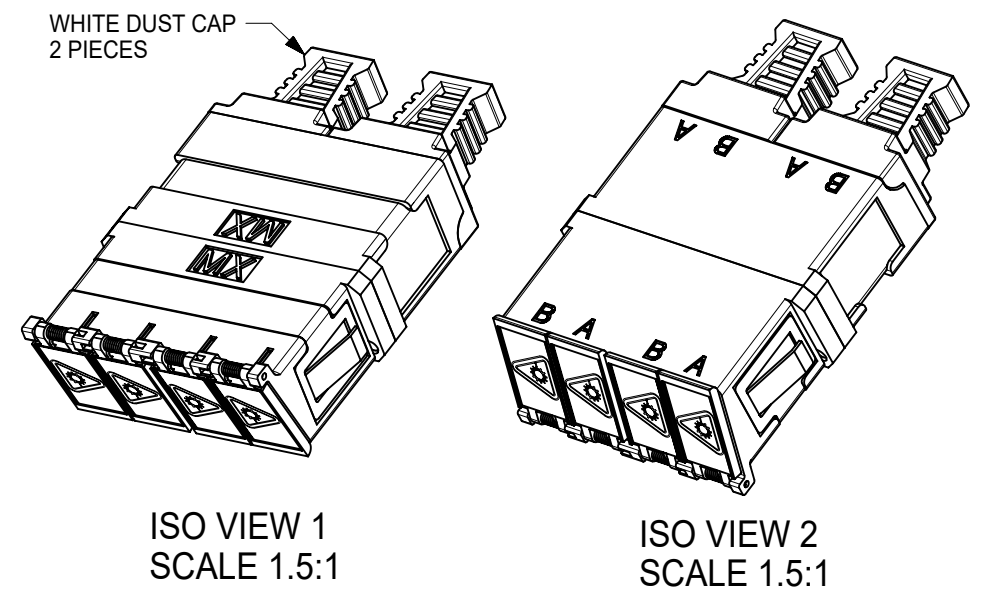

LC QUAD ADAPTER P/N	LC QUAD ADAPTER COLOR	SPLIT SLEEVE MATERIAL
106123-0450	BLUE	ZR
106123-1450	BEIGE	ZR
106123-3450	AQUA	ZR
106123-2430	GREEN	ZR

- NOTES:
1. ALL DIMENSIONS ARE FOR REFERENCE.
  2. DUST CAPS NOT SHOWN ON FRONT, BOTTOM AND RIGHT VIEW.
  3. LC QUAD ADAPTER HAS SC DUPLEX ADAPTER FOOTPRINT.

FUNCTIONAL SYMBOLS										THIS DRAWING CONTAINS INFORMATION THAT IS PROPRIETARY TO MOLEX ELECTRONIC TECHNOLOGIES, LLC AND SHOULD NOT BE USED WITHOUT WRITTEN PERMISSION									
DIMENSION UNITS		SCALE		CURRENT REV DESC:															
INCH		2.5:1		EC NO: 689237 DRWN: JHUANG18 2021/12/10 CHK'D: IGUMIN 2021/12/21 APPR: IGUMIN 2021/12/21 INITIAL REVISION: DRWN: LKATARZIENE 2007/08/24 APPR: LKATARZIENE 2007/08/27															
GENERAL TOLERANCES (UNLESS SPECIFIED)										PRODUCT CUSTOMER DRAWING									
ANGULAR TOL ± 0.5°										DOCUMENT NUMBER				DOC TYPE		DOC PART		REVISION	
4 PLACES ±										SD-106123-0450				PSD		001		D	
DIVISIONAL SYMBOLS										MATERIAL NUMBER				CUSTOMER				SHEET NUMBER	
3 PLACES ±										SEE TABLE				GENERAL MARKET				1 OF 1	
2 PLACES ±										THIRD ANGLE PROJECTION		DRAWING		SERIES		MATERIAL NUMBER		CUSTOMER	
1 PLACE ±										B-SIZE		106123		SEE TABLE		GENERAL MARKET		1 OF 1	
0 PLACES ±										DRAFT WHERE APPLICABLE MUST REMAIN WITHIN DIMENSIONS									