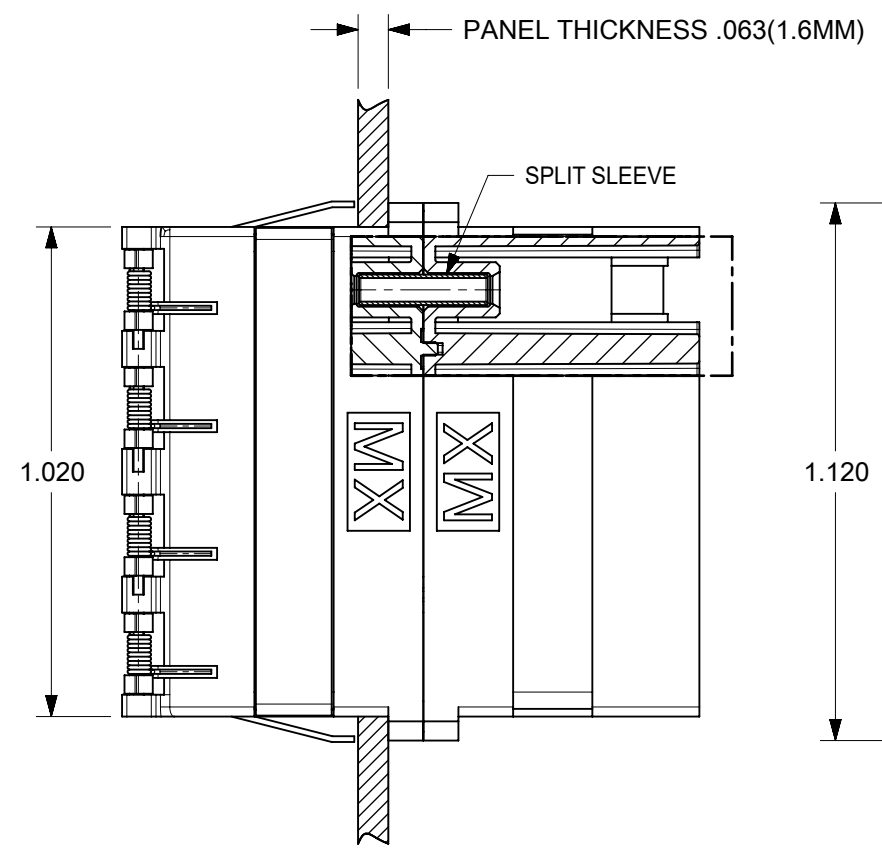

LC QUAD ADAPTER P/N	LC QUAD ADAPTER COLOR	SPLIT SLEEVE MATERIAL
106123-0450	BLUE	ZR
106123-1450	BEIGE	ZR
106123-3450	AQUA	ZR
106123-2430	GREEN	ZR

- NOTES:
1. ALL DIMENSIONS ARE FOR REFERENCE.
  2. DUST CAPS NOT SHOWN ON FRONT, BOTTOM AND RIGHT VIEW.
  3. LC QUAD ADAPTER HAS SC DUPLEX ADAPTER FOOTPRINT.

FUNCTIONAL SYMBOLS										THIS DRAWING CONTAINS INFORMATION THAT IS PROPRIETARY TO MOLEX ELECTRONIC TECHNOLOGIES, LLC AND SHOULD NOT BE USED WITHOUT WRITTEN PERMISSION									
DIMENSION UNITS		SCALE		CURRENT REV DESC:															
INCH		2.5:1		EC NO: 689237 DRWN: JHUANG18 2021/12/10 CHK'D: IGUMIN 2021/12/21 APPR: IGUMIN 2021/12/21 INITIAL REVISION: DRWN: LKATARZIENE 2007/08/24 APPR: LKATARZIENE 2007/08/27															
GENERAL TOLERANCES (UNLESS SPECIFIED)										PRODUCT CUSTOMER DRAWING									
ANGULAR TOL ± 0.5°										DOCUMENT NUMBER				DOC TYPE		DOC PART		REVISION	
4 PLACES ±										SD-106123-0450				PSD		001		D	
DIVISIONAL SYMBOLS										MATERIAL NUMBER				CUSTOMER				SHEET NUMBER	
3 PLACES ±										SEE TABLE				GENERAL MARKET				1 OF 1	
2 PLACES ±										THIRD ANGLE PROJECTION		DRAWING		SERIES		MATERIAL NUMBER		CUSTOMER	
1 PLACE ±										B-SIZE		106123		SEE TABLE		GENERAL MARKET		1 OF 1	
0 PLACES ±										DRAFT WHERE APPLICABLE MUST REMAIN WITHIN DIMENSIONS									