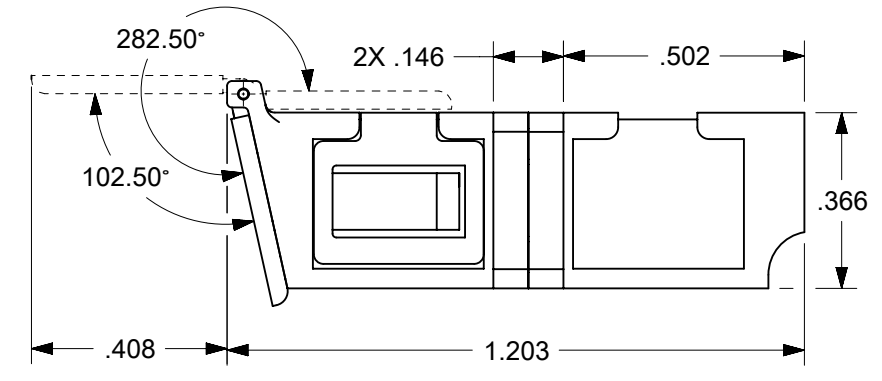

LC QUAD ADAPTER P/N	LC QUAD ADAPTER COLOR	SPLIT SLEEVE MATERIAL
106123-0450	BLUE	ZR
106123-1450	BEIGE	ZR
106123-3450	AQUA	ZR
106123-2430	GREEN	ZR

- NOTES:
1. ALL DIMENSIONS ARE FOR REFERENCE.
  2. DUST CAPS NOT SHOWN ON FRONT, BOTTOM AND RIGHT VIEW.
  3. LC QUAD ADAPTER HAS SC DUPLEX ADAPTER FOOTPRINT.

FUNCTIONAL SYMBOLS										THIS DRAWING CONTAINS INFORMATION THAT IS PROPRIETARY TO MOLEX ELECTRONIC TECHNOLOGIES, LLC AND SHOULD NOT BE USED WITHOUT WRITTEN PERMISSION									
DIMENSION UNITS		SCALE		CURRENT REV DESC:															
INCH		2.5:1		EC NO: 689237 DRWN: JHUANG18 2021/12/10 CHK'D: IGUMIN 2021/12/21 APPR: IGUMIN 2021/12/21 INITIAL REVISION: DRWN: LKATARZIENE 2007/08/24 APPR: LKATARZIENE 2007/08/27															
GENERAL TOLERANCES (UNLESS SPECIFIED)										PRODUCT CUSTOMER DRAWING									
ANGULAR TOL ± 0.5°										DOCUMENT NUMBER				DOC TYPE		DOC PART		REVISION	
4 PLACES ±										SD-106123-0450				PSD		001		D	
DIVISIONAL SYMBOLS										MATERIAL NUMBER				CUSTOMER				SHEET NUMBER	
3 PLACES ±										SEE TABLE				GENERAL MARKET				1 OF 1	
2 PLACES ±										THIRD ANGLE PROJECTION		DRAWING		SERIES		MATERIAL NUMBER		CUSTOMER	
1 PLACE ±										B-SIZE		106123		SEE TABLE		GENERAL MARKET		1 OF 1	
0 PLACES ±										DRAFT WHERE APPLICABLE MUST REMAIN WITHIN DIMENSIONS									