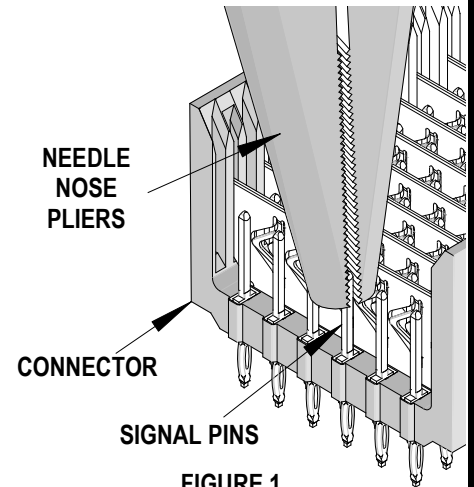

OPERATION:

Signal Pin Removal

To remove a damaged signal pin, grasp them with a needle nose pliers and pull straight up from the board. See Figure 1.

In some cases it may be necessary to straighten a bent pin with tweezers to allow access with the pliers.

FIGURE 1

If a signal pin is broken off at the housing surface, it can be pushed out from the other side using a 0.46 to 0.71mm (.018" to .020") diameter steel pin.

WARNING: Once a signal pin has been used, NEVER try to reuse it even though it may look fine. NEVER replace a pin in the same through plated hole more than two (2) times.