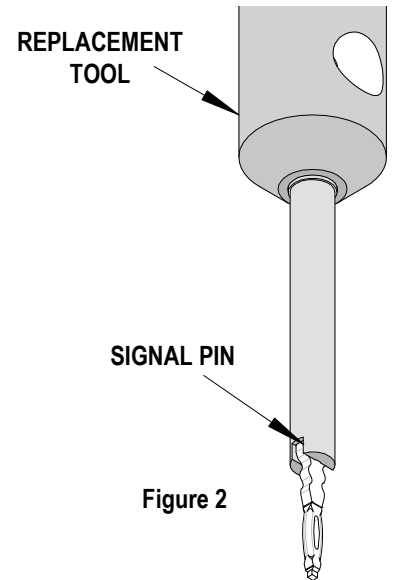

**VHDM® and VHDM-HSD™
Backplane Header
Single Pin
Replacement Tool**

**Application Tooling
Specification Sheet**

Order No. 62201-5700

FEATURES

- This tool is used for replacement of individual Signal
- Lightweight tool that is easy to use
- See 62201-0999 VHDM® and VHDM-HSD™ Installation and Repair Tooling Operation Manual for more information on tooling, presses and repair
- This tool will accommodate all pin lengths in the VHDM connector system

FIGURE 1

If a signal pin is broken off at the housing surface, it can be pushed out from the other side using a 0.46 to 0.71mm (.018" to .020") diameter steel pin.

WARNING: Once a signal pin has been used, NEVER try to reuse it even though it may look fine. NEVER replace a pin in the same through plated hole more than two (2) times.

Signal Pin Replacement

1. Place the signal pin into the tip of the replacement tool with the round end into the hole and the shoulder into the slot. Due to the small size of the pins, a tweezers may help in this operation.
2. The signal pin is completely seated in the replacement tool when, the pin shoulder is resting against the tool slot and can no longer be moved up. See Figure 1.
3. Line up the tip of the signal pin with the rectangular hole in the signal module and push the pin tip with the tool through the housing and the PCB.

Figure 2

4. Continue pushing the signal contact until the tool and terminal shoulder are seated securely to the inside housing surface. See Figure 3.
5. Remove the replacement tool from the connector.

Notes: