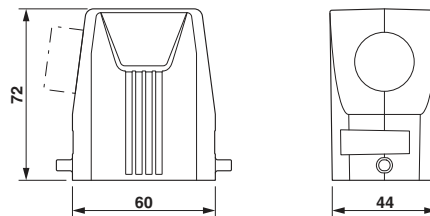

Dimensions

Height	72 mm
Width	44 mm
Length	60 mm

Ambient conditions

Degree of protection of housing (IP)	IP66
	IP69K (ISO 20653:2013-02, with suitable screw connection)
	IP67
Degree of protection of housing (NEMA)	4
	4X
	12
Ambient temperature (operation)	-40 °C ... 125 °C

Housing - HC-STA-B06-HHFS-1STM25-EL-AL - 1412562

Technical data

General

Note	For contact inserts HC-B6, BB10, DD24, M Tall housings for extra large wiring space
Size	B6
Housing type	Sleeve housing
Locking type	for single locking latch
No. of cable outlets	1
Cable exit	lateral
Screw connection	none
Type of the screw connection	1x M25
Housing material	Die-cast aluminum, salt water resistant
Housing surface material	Uncoated

Drawings

Dimensional drawing

Dimensional drawing

Classifications

eCl@ss

eCl@ss 5.1	27143424
eCl@ss 6.0	27143423
eCl@ss 8.0	27440202
eCl@ss 9.0	27440202

ETIM

ETIM 5.0	EC000437
----------	----------