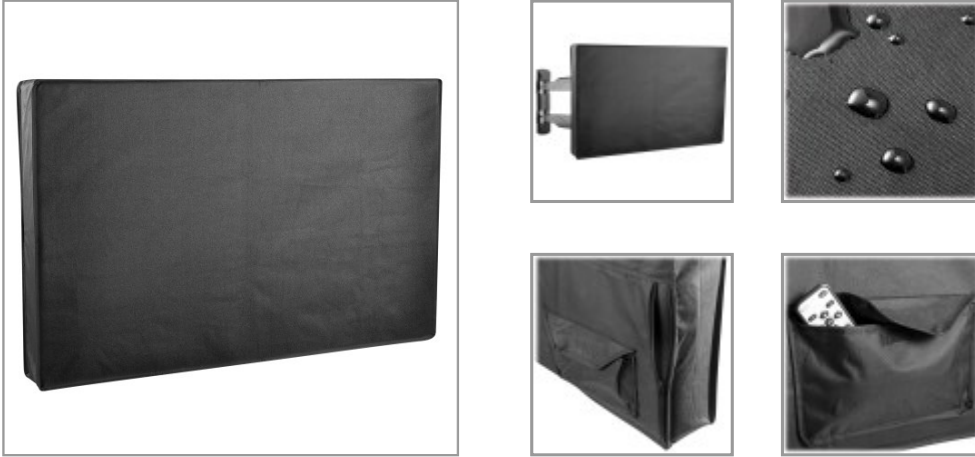

## Weatherproof Outdoor TV Cover for 65" to 70" Flat-Panel Televisions and Monitors

MODEL NUMBER: **DM6570COVER**

Rugged polyester outdoor cover protects your mounted flat-screen television from weather-related damage and deterioration.

#### Outdoor TV Cover Protects Your Flat-Screen Display from Water, Sun and Other Elements

Now that you have mounted an expensive television to the wall of your outdoor desk, balcony, patio or pool area, you need to keep it in perfect working condition. This outdoor cover protects your TV against the hot sun, cool rain, cold snow and other elements. It also helps repel scratches, dents and dust to make sure the high-definition picture stays crisp and clear.

#### Durable Water-Resistant Fabric Provides Year-Round Protection

Rain, snow, sleet, water splashing from your backyard pool, even early morning dew are repelled by the rugged polyester fabric. The weatherproof cover wraps around the entire TV in seconds with a zipper and hook-and-loop fastener for supreme protection. The cover is easy to clean and easy to fold and store nearby while the display is in use. A built-in pocket safely stores the TV remote, cables and other necessary accessories.

#### Fits Most Flat-Panel TVs and Monitors from 65 to 70 in.

The DM6570COVER is ideal protection not only for displays used in digital signage applications, but also for televisions mounted on decks, balconies, patios and swimming pool areas.