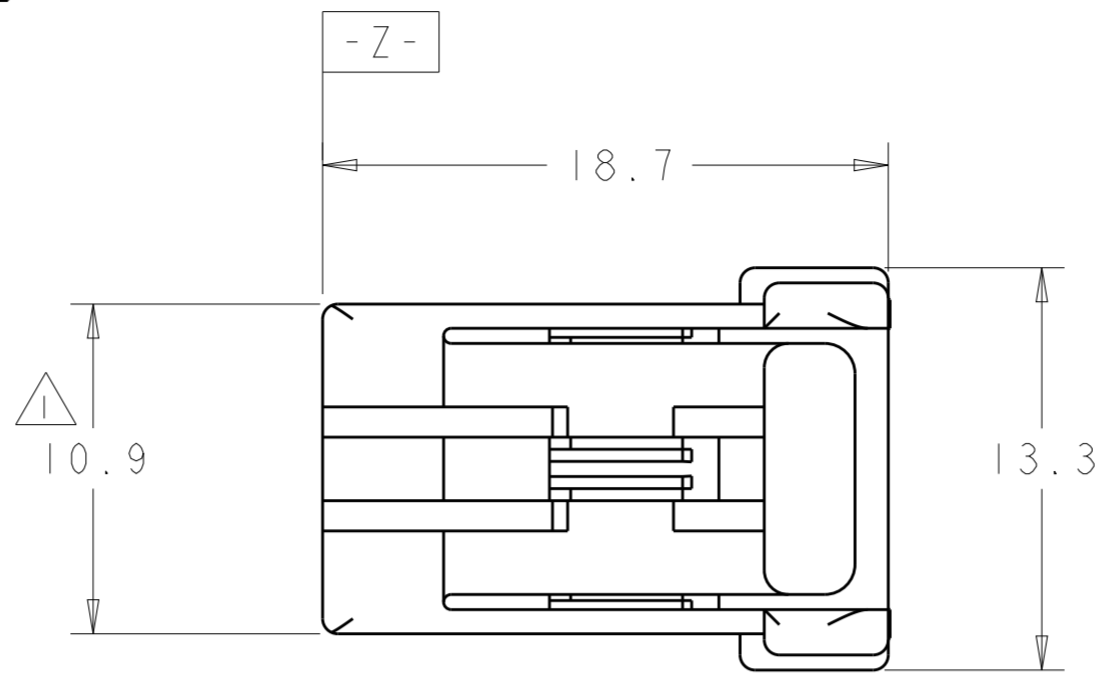

1. TO BE MEASURED WITHIN 2mm FROM -Z-.  
 2. APPLICABLE CONTACT PART NUMBER: 173681.

PBT	NATURAL	1438465-1
MATERIAL	COLOR	PART NUMBER
HOUSING		

THIS DRAWING IS A CONTROLLED DOCUMENT.		DWN R. VESTAL 28OCT2003	STE TE Connectivity	
DIMENSIONS: mm		CHK S. ASHLEY 28OCT2003	NAME PLUG HOUSING, 4 POSITION, RIGHT KEYED, .040 SERIES MULTI-LOCK	
TOLERANCES UNLESS OTHERWISE SPECIFIED:		APVD S. ASHLEY 28OCT2003	SIZE CAGE CODE DRAWING NO RESTRICTED TO	
0 PLC ±		PRODUCT SPEC -	A200779 C-1438465	
1 PLC ±0.3		APPLICATION SPEC -	SCALE 4:1 SHEET 1 OF 1 REV A	
2 PLC ±0.30		WEIGHT 1.1 g		
3 PLC ±		Customer Drawing		
4 PLC ±				
ANGLES ±°				
FINISH				
SEE TABLE				
SEE TABLE				