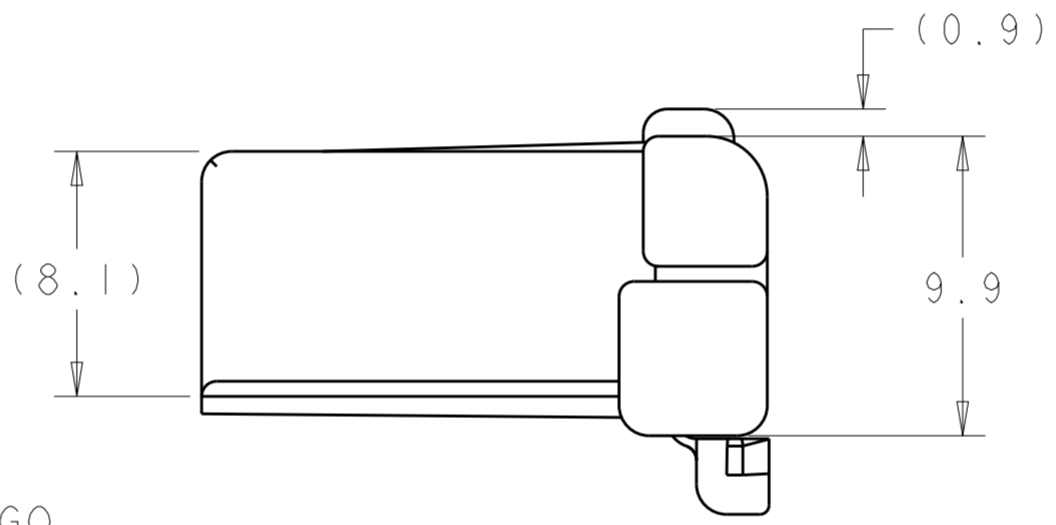

1. TO BE MEASURED WITHIN 2mm FROM -Z-.  
 2. APPLICABLE CONTACT PART NUMBER: 173681.

PBT	NATURAL	1438465-1
MATERIAL	COLOR	PART NUMBER
HOUSING		

THIS DRAWING IS A CONTROLLED DOCUMENT.		DWN R. VESTAL 28OCT2003	STE TE Connectivity	
DIMENSIONS: mm		CHK S. ASHLEY 28OCT2003	NAME PLUG HOUSING, 4 POSITION, RIGHT KEYED, .040 SERIES MULTI-LOCK	
TOLERANCES UNLESS OTHERWISE SPECIFIED:		APVD S. ASHLEY 28OCT2003	SIZE CAGE CODE DRAWING NO RESTRICTED TO	
0 PLC ±		PRODUCT SPEC -	A200779 C-1438465	
1 PLC ±0.3		APPLICATION SPEC -	SCALE 4:1 SHEET 1 OF 1 REV A	
2 PLC ±0.30		WEIGHT 1.1 g		
3 PLC ±		Customer Drawing		
4 PLC ±				
ANGLES ±°				
FINISH				
SEE TABLE				
SEE TABLE				