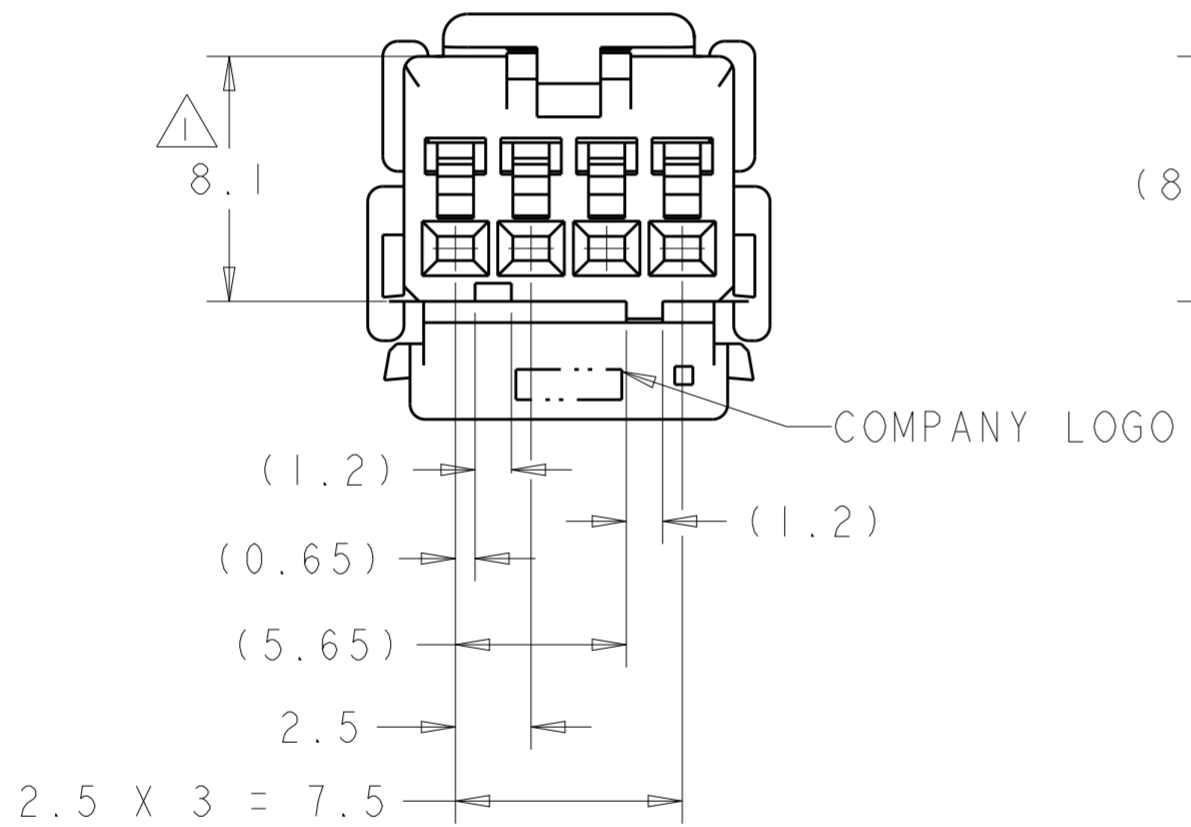

1. TO BE MEASURED WITHIN 2mm FROM -Z-.  
 2. APPLICABLE CONTACT PART NUMBER: 173681.

PBT	NATURAL	1438465-1
MATERIAL	COLOR	PART NUMBER
HOUSING		

THIS DRAWING IS A CONTROLLED DOCUMENT.		DWN R. VESTAL 28OCT2003	STE TE Connectivity	
DIMENSIONS: mm		CHK S. ASHLEY 28OCT2003	NAME PLUG HOUSING, 4 POSITION, RIGHT KEYED, .040 SERIES MULTI-LOCK	
TOLERANCES UNLESS OTHERWISE SPECIFIED:		APVD S. ASHLEY 28OCT2003	SIZE CAGE CODE DRAWING NO RESTRICTED TO	
0 PLC ±		PRODUCT SPEC -	A200779 C-1438465	
1 PLC ±0.3		APPLICATION SPEC -	SCALE 4:1 SHEET 1 OF 1 REV A	
2 PLC ±0.30		WEIGHT 1.1 g		
3 PLC ±		Customer Drawing		
4 PLC ±				
ANGLES ±°				
FINISH				
SEE TABLE				
SEE TABLE				