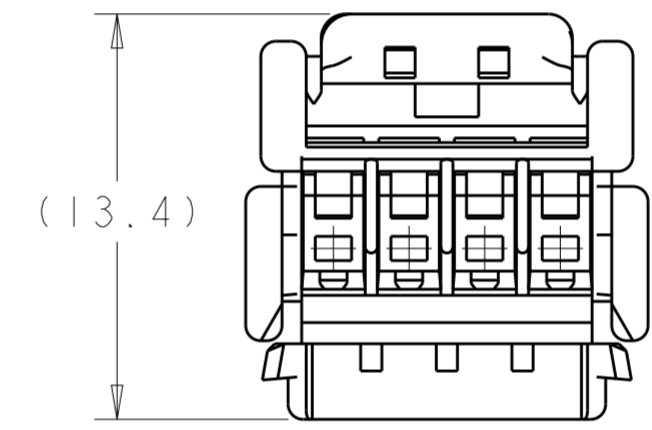

1. TO BE MEASURED WITHIN 2mm FROM -Z-.  
 2. APPLICABLE CONTACT PART NUMBER: 173681.

PBT	NATURAL	1438465-1
MATERIAL	COLOR	PART NUMBER
HOUSING		

THIS DRAWING IS A CONTROLLED DOCUMENT.		DWN R. VESTAL 28OCT2003	STE TE Connectivity	
DIMENSIONS: mm		CHK S. ASHLEY 28OCT2003	NAME PLUG HOUSING, 4 POSITION, RIGHT KEYED, .040 SERIES MULTI-LOCK	
TOLERANCES UNLESS OTHERWISE SPECIFIED:		APVD S. ASHLEY 28OCT2003	SIZE CAGE CODE DRAWING NO RESTRICTED TO	
0 PLC ±		PRODUCT SPEC -	A200779 C-1438465	
1 PLC ±0.3		APPLICATION SPEC -	SCALE 4:1 SHEET 1 OF 1 REV A	
2 PLC ±0.30		WEIGHT 1.1 g		
3 PLC ±		Customer Drawing		
4 PLC ±				
ANGLES ±°				
FINISH				
SEE TABLE				
SEE TABLE				