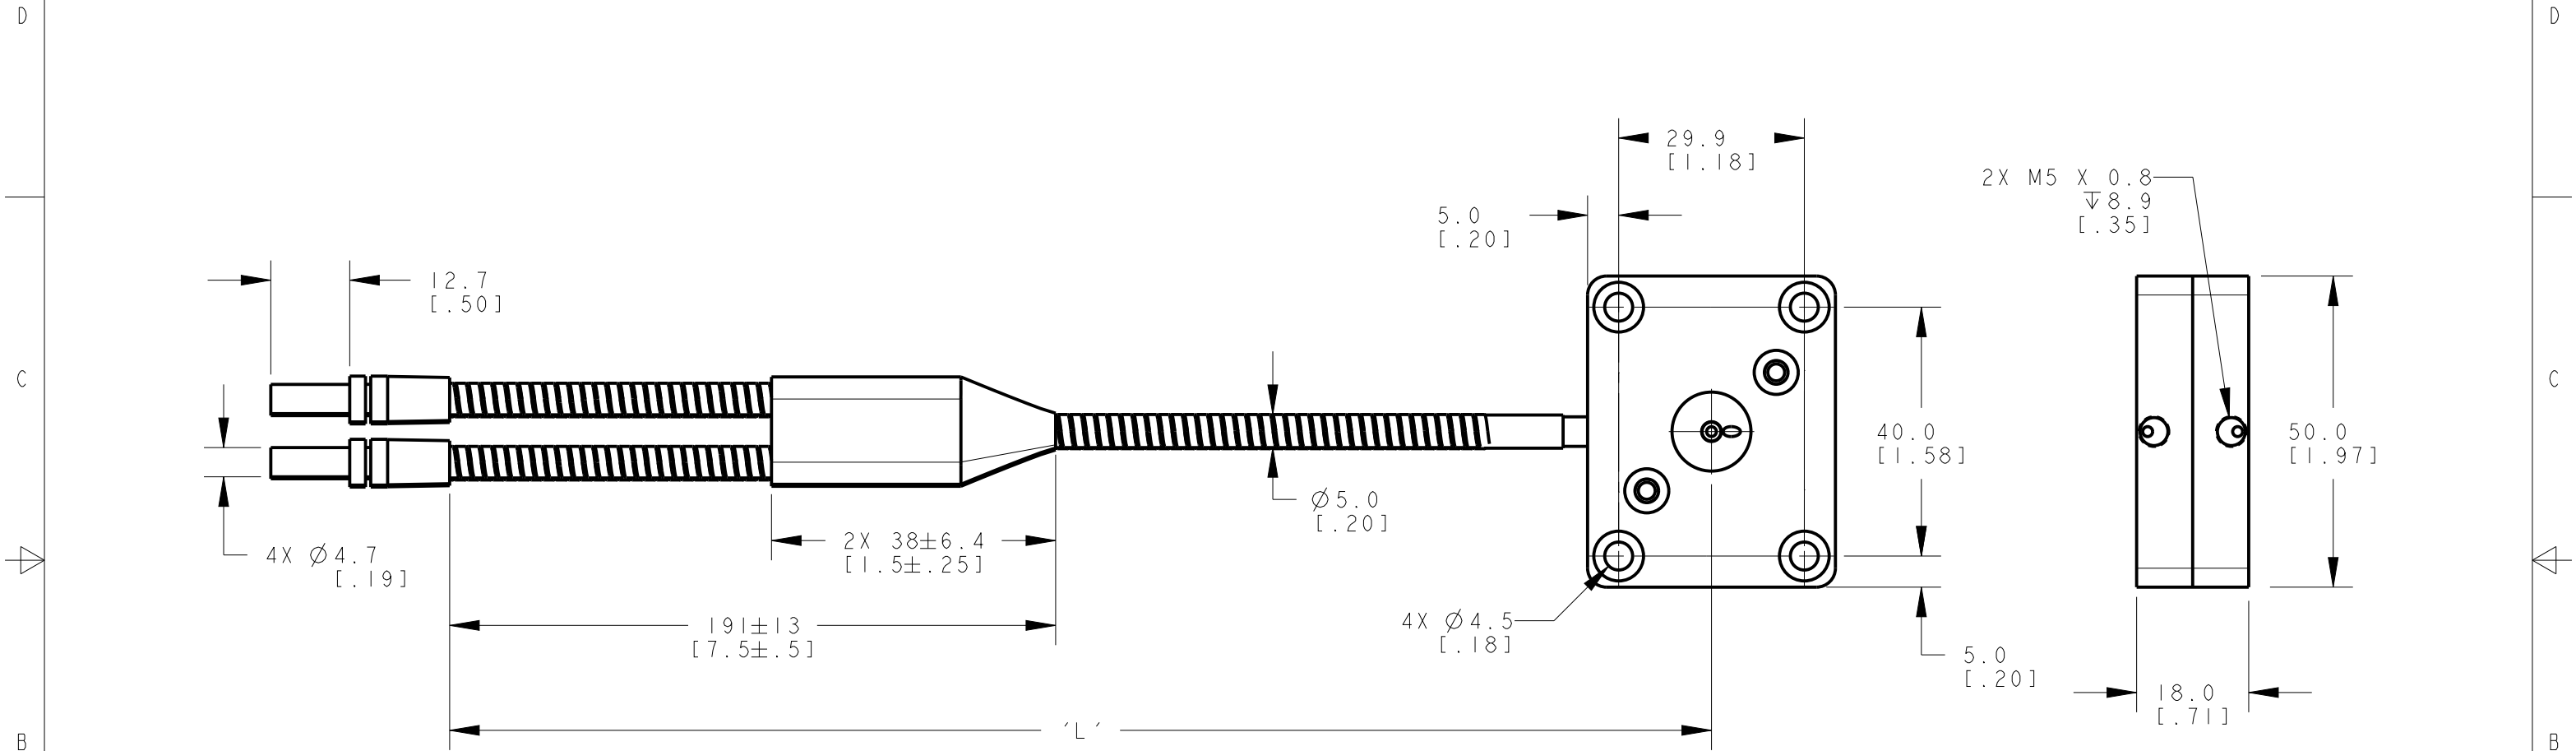

8	7	6	5	4	3	2	1
MODEL	"L"	P/N					
DBA13SMWT13WV	914 [38]	78408					

NOTES:  
 1. ALL DIMENSIONS ARE MILLIMETERS [INCHES] UNLESS OTHERWISE NOTED.  
 2. REFER TO "www.bannerengineering.com" FOR ADDITIONAL DATA AND SPECIFICATIONS.

TITLE  
**DBA13SMWT13WV**

SIZE B	DRAWING NO. <b>188749</b>	REV. <b>A</b>
SCALE 1:1	SHEET 1 OF 1	

CREO