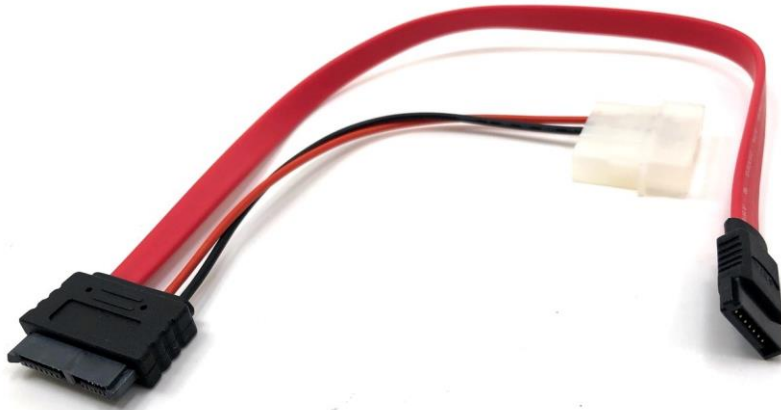

## 12in Slimline SATA to SATA Hard Drive and Molex LP4 Power Adapter Cable F03-160

### PRODUCT DESCRIPTION

Micro Connectors 12" Slimline SATA TO SATA+Power cable is a popular standard for connecting and powering computer data storage devices.

Slimline SATA power cables, allowing you to use notebook optical drives with desktop, workstation, and server computers.