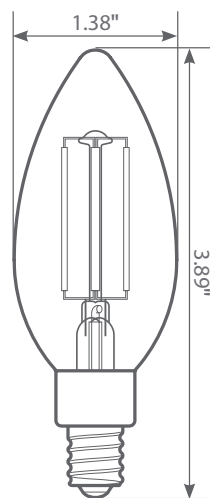

LED VB10-3050cec-4

Lamp Class: B10 Clear Glass

Clear Glass

Product Description

LED VB10-3050cec-4 delivers superior brightness, valuable energy savings and long lasting performance. LED Filaments along with heat-sink absence unmistakably mimic traditional bulb styles while providing greater light distribution. This B10 Class LED bulb comes in 5000K CCT (*CoolWhite*) for charming and hospitable environments.

Specifications

Input Power	Input Voltage	Lumen Output	Beam Angle	Center Beam	CCT
5.5 W	120 V	500 lm	320°	N/A	5000 K

CRI	Luminous Efficacy	Power Factor	Input Current	Base/Cap	Lamp Lifespan
90	90 lm/W	0.7	0.065 A	E12	15,000 Hrs.

Product Features & Benefits

Dimmable

Energy Efficient

Enclosed Fixture Suitable

Wet Rated

Product Dimensions

Product Photometric Data