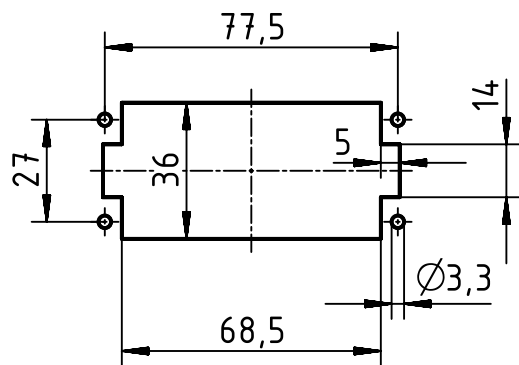

panel cut out (1:2)

	All Dimensions in mm Original Size DIN A4		Scale 1:1	Free size tol.		Ref.
	All rights reserved Department EL PD - DE		Created by HOLLERT	Inspected by PRIESTER	Standardisation TIEMANNA	Sub.
HARTING Electric GmbH & Co. KG D-32339 Espelkamp		Title Han High Temp 16E Screw Female			Date 2016-08-31	State Final Release
		Type TB	Number 09 33 816 2703		Doc-Key / ECM-Nr. 100620339/UGD/001/A 500000105233	Rev. A Page 1/1