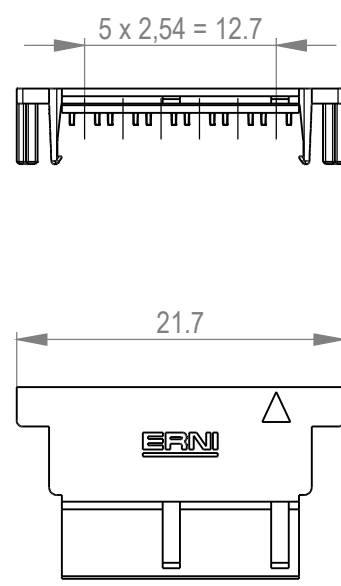

6-polige Variante/ 6-pole version  
Fabe: schwarz/ colour black

8-polige Variante/ 8-pole version  
Fabe: schwarz/ colour black

08	524829	524834	524839	natur nature	
	524828	524833	524838	rot red	
	524827	524832	524837	grün green	
	524826	524831	524836	blau blue	
	524825	524830	524835	schwarz black	
Polzahl pole	VPE 100 in Plastikbeutel Id.-Nr. 043298 plasticbag packaging unit 100 part no.043298	VPE 300 in Plastikbeutel Id.-Nr. 043298 plasticbag packaging unit 300 part no.043298	VPE 500 in Plastikbeutel Id.-Nr. 043298 plasticbag packaging unit 500 part no. 043298	Farbe codierung colour coding	Bemerkung remark

Dimension no. Tolerances ISO 8015 Scale 2:1 Material

Customer drawing: All rights reserved. Only for information. To ensure that this is the latest version of this drawing, please contact one of the ERNI companies before using.