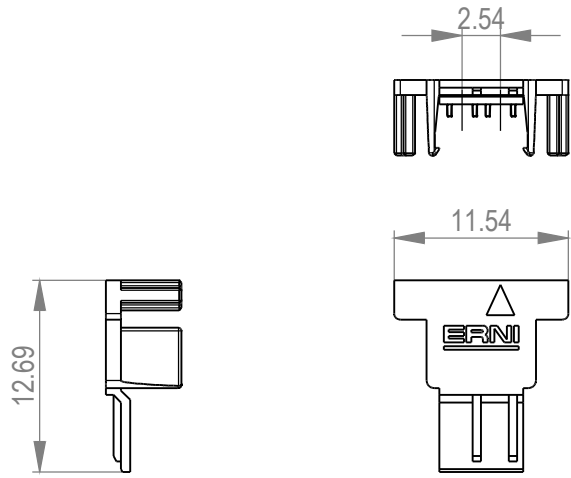

2-polige Variante/ 2-pole version
Fabe: schwarz/ colour black