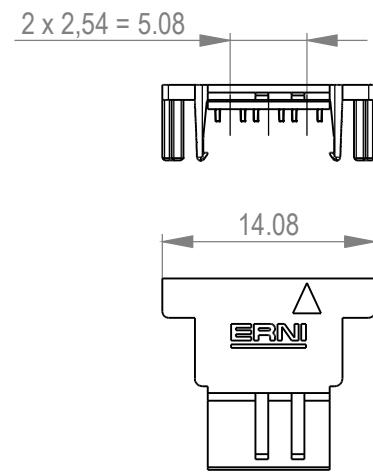

3-polige Variante/ 3-pole version
Fabe: schwarz/ colour black