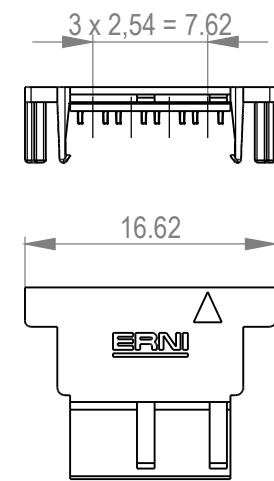

4-polige Variante/ 4-pole version
Fabe: schwarz/ colour black