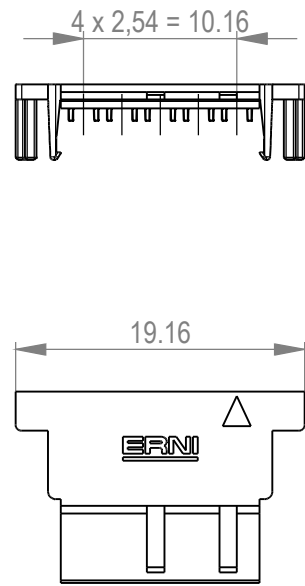

6-polige Variante/ 6-pole version  
Fabe: schwarz/ colour black

8-polige Variante/ 8-pole version  
Fabe: schwarz/ colour black

08	524829	524834	524839	natur nature	
	524828	524833	524838	rot red	
	524827	524832	524837	grün green	
	524826	524831	524836	blau blue	
	524825	524830	524835	schwarz black	
Polzahl pole	VPE 100 in Plastikbeutel Id.-Nr. 043298 plasticbag packaging unit 100 part no.043298	VPE 300 in Plastikbeutel Id.-Nr. 043298 plasticbag packaging unit 300 part no.043298	VPE 500 in Plastikbeutel Id.-Nr. 043298 plasticbag packaging unit 500 part no. 043298	Farbe codierung colour coding	Bemerkung remark

Dimension no. Tolerances ISO 8015 Scale 2:1 Material

Customer drawing: All rights reserved. Only for information. To ensure that this is the latest version of this drawing, please contact one of the ERNI companies before using.