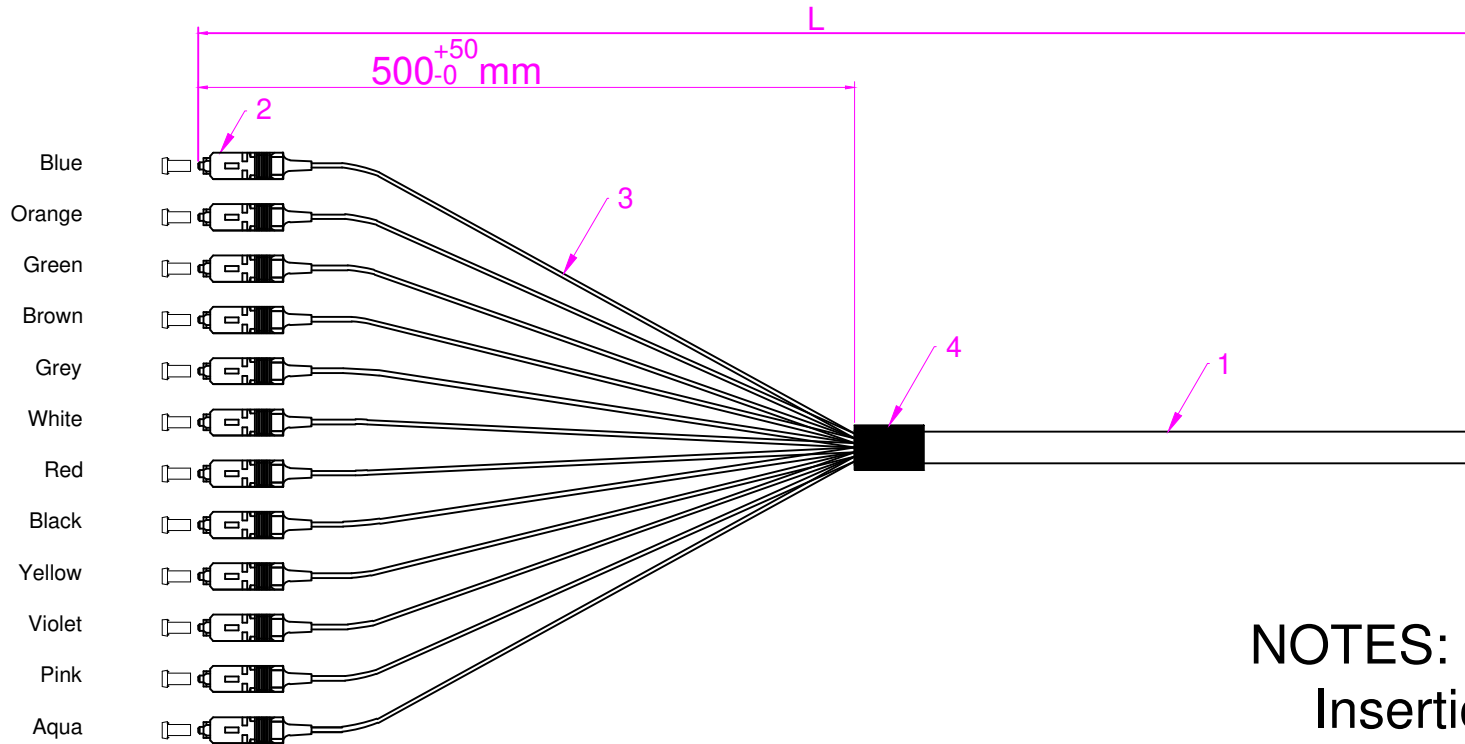

| REV | MODIFICATION | UPDATE DATE | SIGNATURE |
|-----|--------------|-------------|-----------|
| A1 | | 19-03-2021 | |
| | | | |
| | | | |

NOTES:
 Insertion loss ≤ 0.2dB
 Return loss ≥ 55dB

| | | | | |
|---|-----|--|--|---------------------------|
| 4 | 1 | | Shrinkage Tube | (Ø6.4*3.5cm) |
| 3 | A/R | | 0.9mm 12 Colors Cable | Ø0.9mm 12 |
| 2 | 12 | | SC/UPC SM Simplex 0.9mm Connector (Blue Housing Blue Boot) | SC/UPC 0.9mm |
| 1 | A/R | | OD: 6.2mm, Singlemode 9/125 G657A1, 12 fibers Distribution Cable, PVC, Color: Yellow | Ø6.2mm, SM G657A1, 12 PVC |

| ITEM | QTY | P/N | SPECIFICATIONS | | | | | | |
|--|-----|-----|----------------|-------------|----------|------------|---|--|--------|
|  | | | DRAW | Adam Morris | DATE | 16-03-2021 | TITLE: Pigtail SC(UPC) 12Fibers Singlemode G657A1 PVC | | |
| | | | CHECK | | APPROVED | | CUSTOMER NO | | DWG NO |