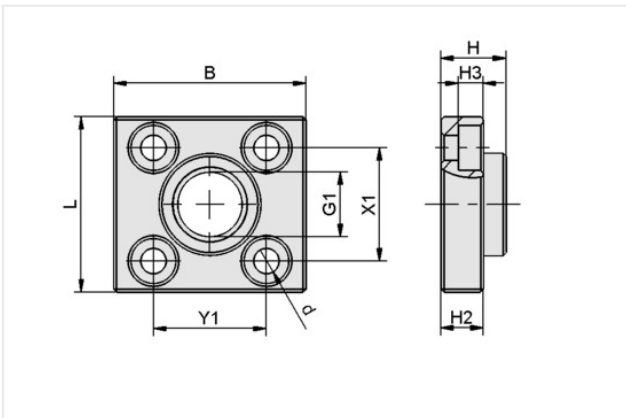

Mounting plate

BEF-PL 31x34x11.5 G1/4-IG SNG

Part no.:10.01.29.00093

<https://www.schmalz.com/10.01.29.00093>

Home > Vacuum Technology for Automation > Vacuum Components > Special Grippers > Needle Grippers > Accessories Needle Grippers SNG-V > BEF-PL 31x34x11.5 G1/4-IG SNG

Mounting plate

Construction use: Needle gripper

Length L: 31 mm

Width B: 34 mm

Height H: 11.5 mm

Thread G1: G1/4"-F

Design Data

Attribute	Value
B	34 mm
d	4.50 mm
G1	G1/4"-F
H	11.50 mm
H2	7.50 mm
H3	4.40 mm
L	31 mm
LG1	11.50 mm
X1	20 mm

Accessories

Contact Schmalz

Schmalz Inc. | 5850 Oak Forest Drive, Raleigh, NC 27616, United States | +1 (919) 713-0880 | schmalz.us@schmalz.com

Mounting plate

BEF-PL 31x34x11.5 G1/4-IG SNG

Part no...:10.01.29.00093

<https://www.schmalz.com/10.01.29.00093>

SCHR 4762 M4x8 ST-8.8 VZ

Part no...:20.01.02.00262

Length L: 8 mm

Thread G: M4

Material: Steel