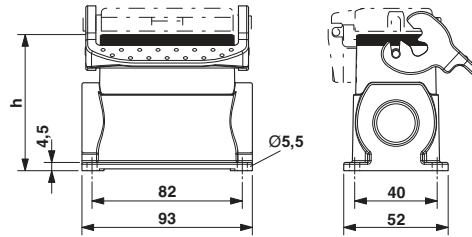

Box mounting base, with single locking latch, height 52 mm, with screw connection, 2x M20, with protective cover

Metal screw connection up to 5 bar, thread length: 6 mm, cable diameter: 9 - 13 mm, WAF 22, screw connection: M20

---

Cable gland - HC-M-KV-M20(11-16) - 1645998

Metal screw connection up to 5 bar, thread length: 6 mm, cable diameter: 11 - 16 mm, WAF 27, screw connection: M20

---

Cable gland - HC-M-KV-M20(1ASI) - 1584017

Metal screw connection for an AS-Interface flat-ribbon conductor, thread type M20

---

# Housing - HC-B 10-SMLD-52/M2M20 - 1586808

Dimensioned drawing

Dimensional drawing;  $h = 52$  mm