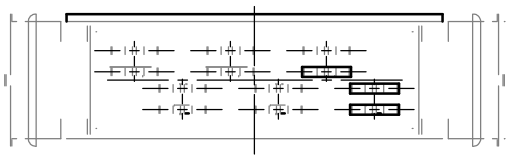

Leitungsführung offen (Anlieferungszustand)
with opening cable guide mounted (state at time of supply)