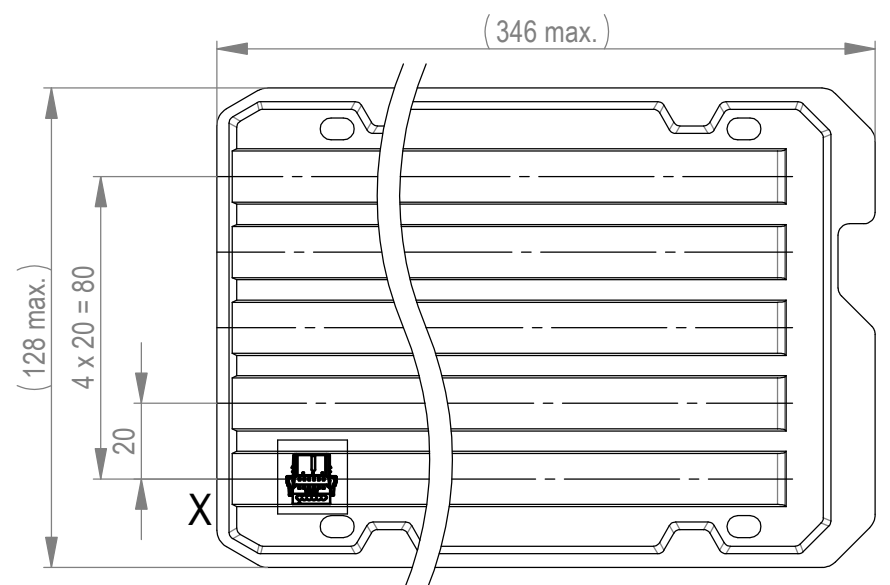

Verpackt in Tray - tray packaging
Verpackungseinheit 115 Stück - packaging unit 115 pcs

Einzelheit X / detail X
M 2:1 / scale 2:1