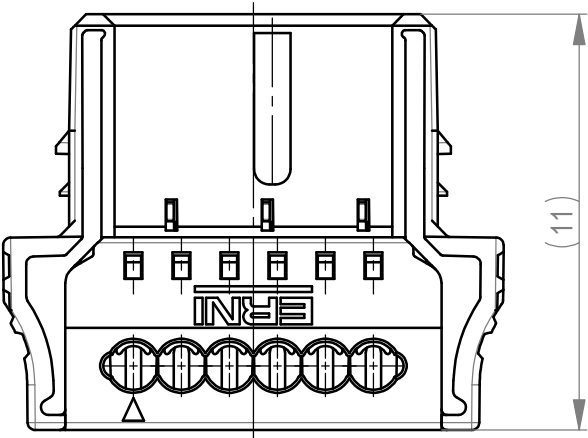

Leitungsführung offen (Anlieferungszustand)
with opening cable guide mounted (state at time of supply)

Leitungsführung geschlossen
cable guide pressed on