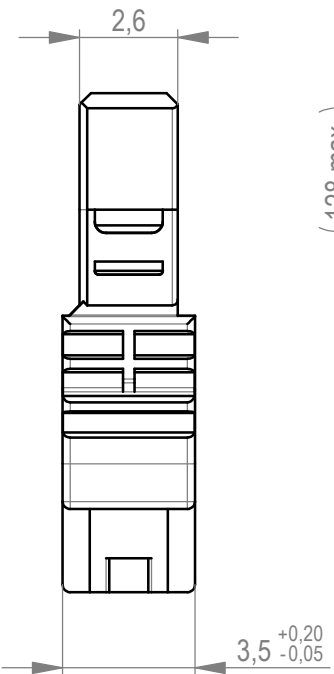

Leitungsführung offen (Anlieferungszustand)
with opening cable guide mounted (state at time of supply)

Leitungsführung geschlossen
cable guide pressed on