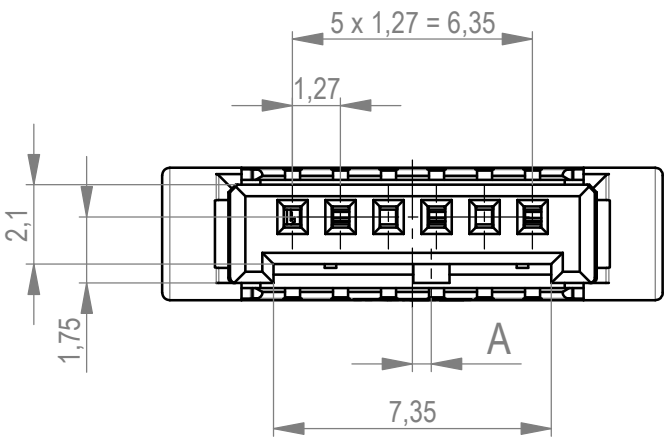

524444		rot red	1,5	
524443		grün green	1,5	
524442		blau blue	0,5	
524441		schwarz black	0,5	
Ident-Nr. part-no.	Codierung coding	Farbe colour	A	Bemerkung remark

Dimension no.	Tolerances Dim. for Information ISO 8015	 All Dimensions in mm	Scale 5:1	Material
Customer drawing: All rights reserved. Only for Information. To ensure that this is the latest version of this drawing, please contact one of the ERNI companies before using.	Subject to modification without prior notice. Drawing will not be updated.		MicroBridge Female Cable Outlet 90 IDC Type 2 06pin 0,35mm²	
c Index	08.02.2022 Date		ERNI International AG Zürichstrasse 72 8306 Brüttisellen - Zürich Switzerland	1 A3
			Class	MCBP