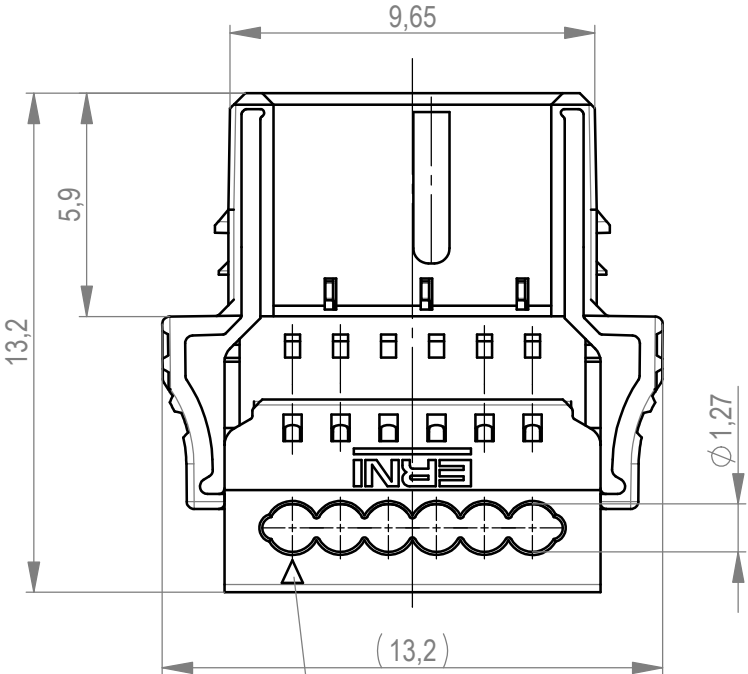

Leitungsführung offen (Anlieferungszustand)
with opening cable guide mounted (state at time of supply)

Leitungsführung geschlossen
cable guide pressed on