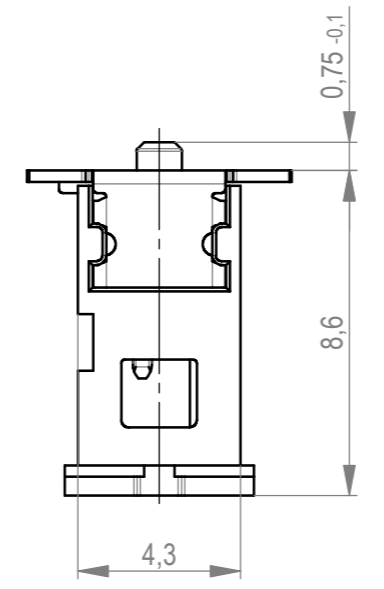

Abspulrichtung - Reel off direction