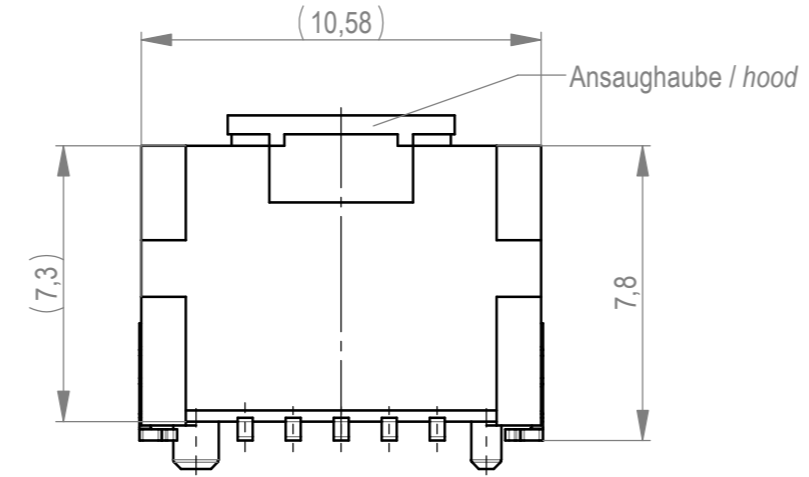

Verpackt im Gurt in Anlehnung an DIN IEC 60286-3
tape on reel packaging according to DIN IEC 60286-3
Verpackungseinheit: 440 Stück
packaging unit: 440 pcs