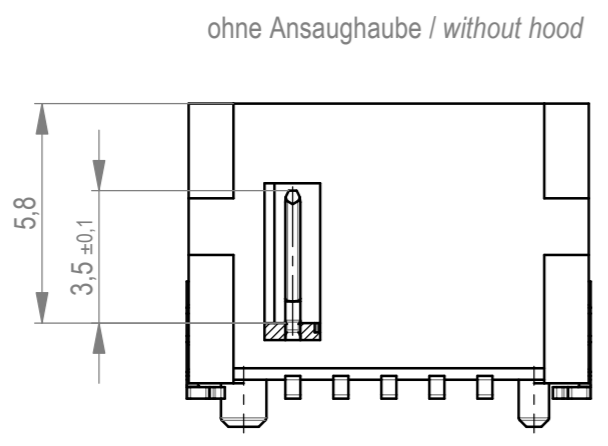

Verpackt im Gurt in Anlehnung an DIN IEC 60286-3
tape on reel packaging according to DIN IEC 60286-3
Verpackungseinheit: 440 Stück
packaging unit: 440 pcs