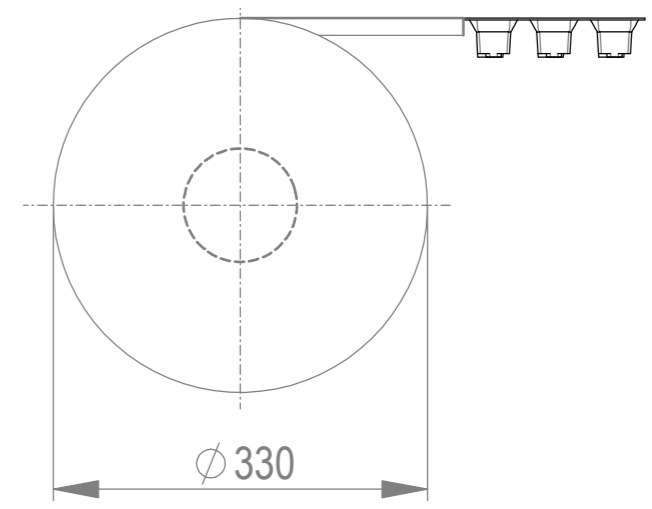

Verpackt im Gurt in Anlehnung an DIN IEC 60286-3
tape on reel packaging according to DIN IEC 60286-3
Verpackungseinheit: 440 Stück
packaging unit: 440 pcs