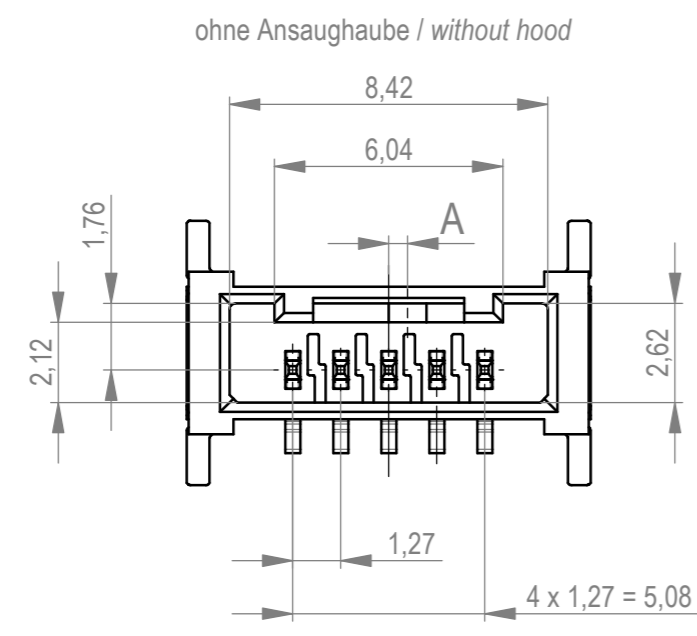

Verpackt im Gurt in Anlehnung an DIN IEC 60286-3
tape on reel packaging according to DIN IEC 60286-3
Verpackungseinheit: 440 Stück
packaging unit: 440 pcs