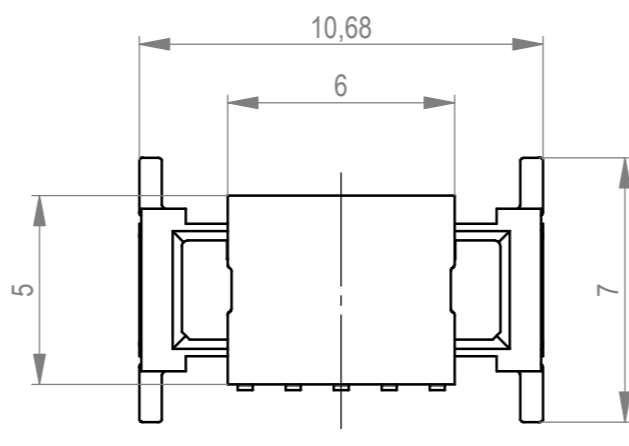

Verpackt im Gurt in Anlehnung an DIN IEC 60286-3
tape on reel packaging according to DIN IEC 60286-3
Verpackungseinheit: 440 Stück
packaging unit: 440 pcs