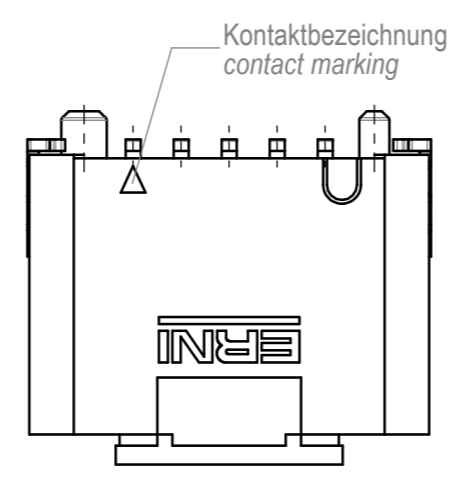

Abspulrichtung - Reel off direction