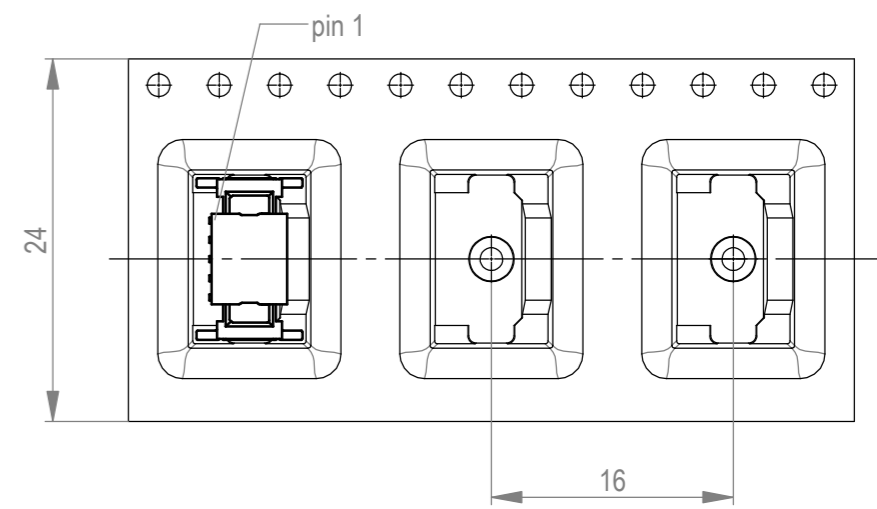

Abspulrichtung - Reel off direction