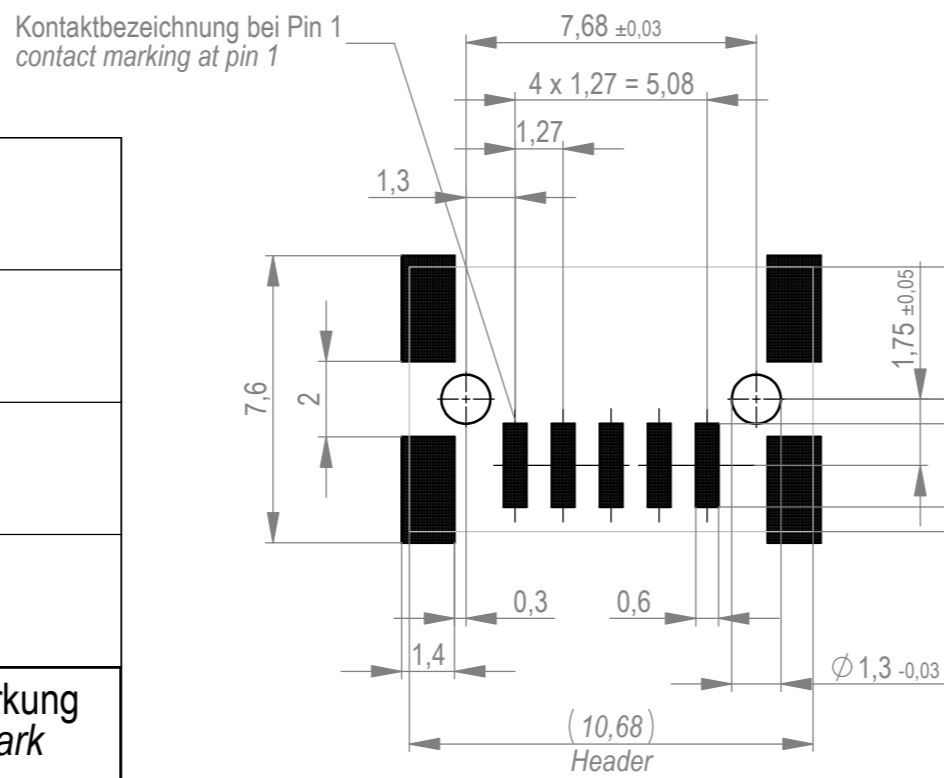

Layoutvorschlag
recommended layout