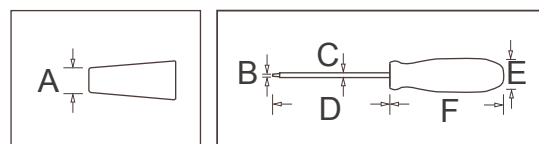

# DNT11-0102

Slotted screwdriver

A	B	C	D	E	F
2.5	0.4	2.5	75	21.6	70

Unit:mm

## General Information

Type	Slotted screwdriver 
Size (mm)	2.5 X 75
Package	12pcs/Box
Standard test	IEC 60900