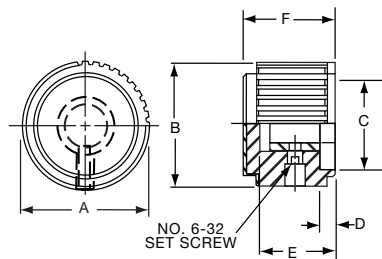

PKNT SERIES

Black Spin Cap with "Diamond Cut" Less Indicator							
Tyco							
Electronics	Alcoswitch	A	B	C	D	E	F
8-1437624-6	PKNT60B1/8	.591(15.0)	.579(14.7)	.394(10.0)	.079(2.01)	.394(10.0)	.472(11.9)
8-1437624-5	PKNT60B1/4	.591(15.0)	.579(14.7)	.394(10.0)	.079(2.01)	.394(10.0)	.472(11.9)
8-1437624-7	PKNT70B1/4	.787(19.9)	.764(19.4)	.571(14.5)	.098(2.49)	.492(12.5)	.591(14.7)
8-1437624-8	PKNT90B1/4	.984(25.0)	.957(24.3)	.748(19.0)	.098(2.49)	.591(15.0)	.689(17.5)