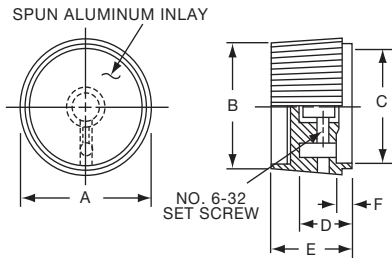

Knobs, Molded Phenolic

PH SERIES

PH15181/4

Tyco		Straight Knurl Less Indicator Line					
Electronics	Alcoswitch	A	B	C	D	E	F
1437624-2	PH15181/4	.996(25.3)	.972(24.7)	.799(20.3)	.472(12.0)	.669(17.0)	.157(3.99)

PK SERIES

PK50B1/8

PK701/4

Tyco		Straight Knurl with Dot Indicator on Skirt					
Electronics	Alcoswitch	A	B	C	D	E	F
1437624-7	PK50B1/8	.748(19.0)	.570(14.5)	.500(12.70)	.055(1.40)	.460(11.7)	.550(13.97)
1437624-6	PK50B1/4	.748(19.0)	.570(14.5)	.500(12.70)	.055(1.40)	.460(11.7)	.550(13.97)
1437624-8	PK70B1/4	.984(25.0)	.728(18.5)	.710(18.03)	.079(2.01)	.500(12.7)	.590(14.99)
1437624-9	PK90B1/4	1.25(31.8)	.985(25.0)	.870(22.01)	.098(2.49)	.470(11.9)	.595(15.10)