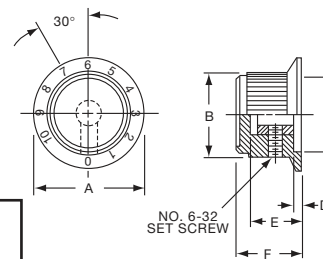

Knobs, Molded Phenolic

PKDT SERIES

Tyco Black Spin Cap with "Diamond Cut" and Arrow Indicator							
Electronics	Alcoswitch	A	B	C	D	E	F
3-1437624-9	PKDT70B1/4	1.03(26.0)	.738(18.8)	.720(18.3)	.098(2.49)	.500(12.7)	.635(16.1)
3-1437624-3	PKDT100B1/4	1.29(32.8)	1.02(25.9)	.860(21.8)	.042(1.07)	.500(12.7)	.638(16.2)

PKDT SERIES

Tyco Black Spin Cap with "Diamond Cut" & 0-10 Numerals							
Electronics	Alcoswitch	A	B	C	D	E	F
3-1437624-8	PKDT60B101/8	.778(19.8)	.605(15.4)	.560(12.5)	.060(1.53)	.392(9.96)	.562(14.3)
4-1437624-0	PKDT70B101/4	1.03(26.0)	.738(18.8)	.720(18.3)	.098(2.49)	.500(12.7)	.635(16.1)
3-1437624-4	PKDT100B101/4	1.29(32.8)	1.02(25.9)	.860(21.8)	.042(1.07)	.500(12.7)	.638(16.2)

PKE SERIES

Tyco Fluted with Indicator Line					
Electronics	Alcoswitch	A	B	C	E
4-1437624-4	PKE60B1/8	.626(15.9)	.472(12.0)	.091(2.31)	.394(10.0)
4-1437624-3	PKE60B1/4	.626(15.9)	.472(12.0)	.091(2.31)	.394(10.0)
4-1437624-5	PKE90B1/4	.890(22.6)	.724(18.4)	.098(2.49)	.480(12.2)

PKES SERIES

Tyco Fluted with Skirt and Indicator Line							
Electronics	Alcoswitch	A	B	C	D	E	F
5-1437624-1	PKES60B1/8	.748(19.0)	.618(15.7)	.460(11.7)	.090(2.29)	.370(9.40)	.470(11.9)
5-1437624-0	PKES60B1/4	.748(19.0)	.618(15.7)	.460(11.7)	.090(2.29)	.370(9.40)	.470(11.9)
5-1437624-2	PKES70B1/4	.855(21.7)	.744(18.9)	.705(17.9)	.080(2.03)	.421(10.7)	.526(13.4)
5-1437624-3	PKES90B1/4	1.01(25.7)	.889(22.6)	.846(21.5)	.079(2.01)	.421(10.7)	.570(14.5)
4-1437624-6	PKES120B1/4	1.30(32.9)	1.16(29.5)	1.02(25.9)	.118(3.00)	.500(12.7)	.628(16.0)
4-1437624-7	PKES140B1/4	1.50(38.1)	1.37(34.9)	1.22(30.9)	.118(3.00)	.540(13.7)	.693(17.6)
4-1437624-8	PKES150B1/4	1.77(44.9)	1.55(39.4)	1.41(35.9)	.118(3.00)	.733(18.6)	.831(21.1)