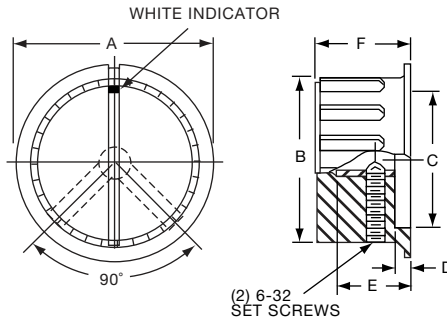

PKX SERIES

(2) 6-32 SET SCREWS

Tyco Ribbed Body, Matte Finish with White Square Indicator on Top							
Electronics	Alcoswitch	A	B	C	D	E	F
1-1437625-1	PKX100B1/4	1.17(29.7)	.970(24.6)	.780(19.81)	.114(2.90)	.570(14.48)	.674(17.12)
1-1437625-2	PKX110B1/4	1.37(34.8)	1.120(28.45)	.940(23.88)	.100(2.54)	.527(13.38)	.705(17.91)
1-1437625-3	PKX130B1/4	1.57(40.0)	1.308(33.22)	1.09(27.6)	.118(3.00)	.623(15.82)	.750(19.05)

K

P Series