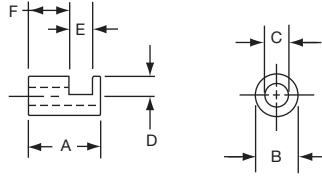

Knob Accessories

ACCESSORIES

Tyco		Shaft Hole Size Adaptors					
Electronics	Alcoswitch	A	B	C	D	E	F
9-1437627-6	KR1 (1/4"TO1/8")	.374(9.50)	.250(6.35)	.128(3.25)	.122(3.10)	.217(5.51)	.122(3.10)
9-1437627-7	KR2 (1/4"TO3/16")	.375(9.53)	.250(6.35)	.190(4.83)	.122(3.10)	.216(5.49)	.123(3.12)
9-1437627-8	KR3 (1/4"TO4MM)	.375(9.53)	.248(6.30)	.161(4.09)	.122(3.10)	.216(5.49)	.123(3.12)