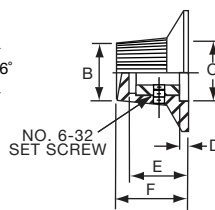

Knobs, Molded Phenolic

PKS SERIES

Tyco		Straight Knurl with Indicator Line on Skirt					
Electronics	Alcoswitch	A	B	C	D	E	F
9-1437624-5	PKS1104B1/4	1.12(28.5)	.567(14.4)	.620(15.8)	.090(2.29)	.510(12.95)	.670(17.0)

PKS SERIES

Tyco		Straight Knurl Aluminum Skirt Has Line or 0-9 Numbers						
Electronics	Alcoswitch	A	B	C	D	E	F	Marking
9-1437624-4	PKS1103B101/4	1.17(29.6)	.571(14.5)	.620(15.7)	.098(2.49)	.516(13.1)	.670(17.0)	Numbers
9-1437624-7	PKS1106B1/4	1.17(29.6)	.571(14.5)	.618(15.7)	.098(2.49)	.516(13.1)	.670(17.0)	Line
9-1437624-6	PKS1105B101/4	1.17(29.6)	.571(14.5)	.618(15.7)	.098(2.49)	.516(13.1)	.670(17.0)	Numbers

PKS SERIES

SPUN ALUMINUM INLAY

Tyco		Choice of Indicator Line or 0-9, 0-10, -5+5 Numerals						
Electronics	Alcoswitch	A	B	C	D	E	F	Marking
1437625-1	PKS1132B51/4	1.18(30.0)	.551(14.0)	.551(14.0)	.118(30.0)	.615(15.62)	.748(19.0)	+5-0-5
1437625-2	PKS1132B91/4	1.18(30.0)	.551(14.0)	.551(14.0)	.118(30.0)	.615(15.62)	.748(19.0)	0-9
9-1437624-9	PKS1132B101/4	1.18(30.0)	.551(14.0)	.551(14.0)	.118(30.0)	.615(15.62)	.748(19.0)	0-10
9-1437624-8	*PKS1132B1/4	1.18(30.0)	.551(14.0)	.551(14.0)	.118(30.0)	.615(15.62)	.748(19.0)	Indicator Line

*1 Set screw 180° from indicator line.