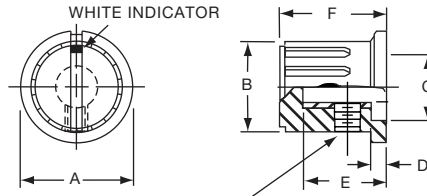

PKX SERIES

(1) 6-32 SET SCREW EXCEPT PKX-50B, (1) 4-40

Tyco Ribbed Body, Matte Finish with White Square Indicator on Top							
Electronics	Alcoswitch	A	B	C	D	E	F
1-1437625-5	PKX50B1/8	.590(15.0)	.472(12.0)	.374(9.49)	.059(1.50)	.463(11.76)	.551(14.0)
1-1437625-4	PKX50B1/4	.590(15.0)	.472(12.0)	.374(9.49)	.059(1.50)	.463(11.76)	.551(14.0)
1-1437625-7	PKX60B1/8	.787(20.0)	.625(15.9)	.472(12.0)	.078(1.98)	.510(13.0)	.598(15.2)
1-1437625-6	PKX60B1/4	.787(20.0)	.625(15.9)	.472(12.0)	.078(1.98)	.510(13.0)	.598(15.2)