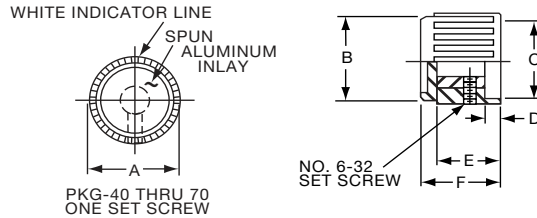

PKG SERIES

Tyco Ribbed with Indicator Line							
Electronics	Alcoswitch	A	B	C	D	E	F
5-1437624-9	*PKG40B1/8	.437(11.1)	.410(10.4)	.304(7.72)	.079(2.00)	.385(9.78)	.472(12.0)
6-1437624-1	PKG50B1/8	.551(14.0)	.500(12.7)	.442(10.7)	.056(1.42)	.395(10.03)	.512(13.0)
6-1437624-0	PKG50B1/4	.551(14.0)	.500(12.7)	.442(10.7)	.056(1.42)	.395(10.03)	.512(13.0)

*Note: Knob uses #4-40 set screw