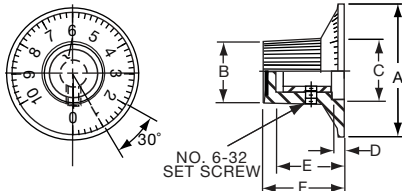

PKS SERIES

SPUN ALUMINUM INLAY

0-10