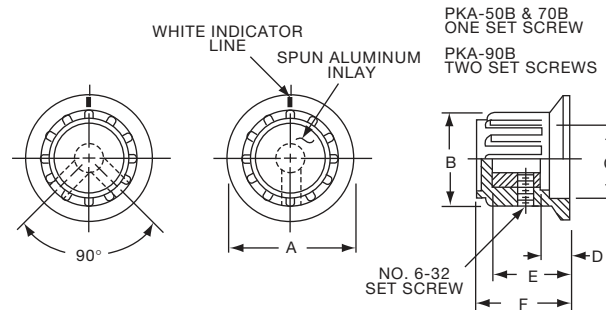

Knobs, Molded Phenolic

PKA SERIES

Tyco		Ribbed with Line Indicator on Skirt					
Electronics	Alcoswitch	A	B	C	D	E	F
1-1437624-1	PKA50B1/8	.795(20.2)	.580(14.7)	.540(13.7)	.080(2.03)	.450(11.4)	.590(15.0)
1-1437624-0	PKA50B1/4	.795(20.2)	.580(14.7)	.540(13.7)	.080(2.03)	.450(11.4)	.590(15.0)
1-1437624-4	PKA55B1/8	.780(19.8)	.580(14.7)	.475(12.1)	.135(3.43)	.585(14.9)	.675(17.2)
1-1437624-3	PKA55B1/4	.780(19.8)	.580(14.7)	.475(12.1)	.135(3.43)	.585(14.9)	.675(17.2)
1-1437624-5	PKA70B1/4	.980(24.9)	.740(18.8)	.680(17.3)	.118(3.00)	.650(16.5)	.750(19.1)
1-1437624-7	PKA90B1/4	1.375(34.9)	.970(24.6)	.670(17.0)	.195(4.95)	.750(19.1)	.840(21.3)