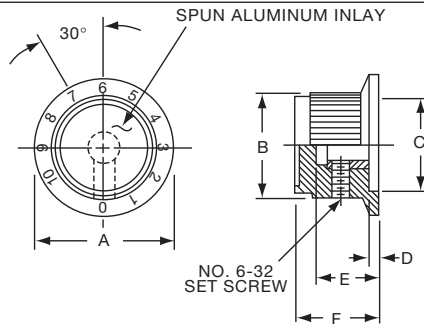

PKD SERIES

		Straight Knurl Skirt w/0-10 Numerals					
Tyco Electronics	Alcoswitch	A	B	C	D	E	F
3-1437624-0	PKD60B101/8	.780(19.8)	.566(14.4)	.487(12.4)	.059(1.5)	.492(12.5)	.563(14.3)
2-1437624-9	PKD60B101/4	.780(19.8)	.566(14.4)	.487(12.4)	.059(1.5)	.492(12.5)	.563(14.3)
3-1437624-2	PKD70B101/4	1.02(25.9)	.750(19.1)	.700(17.8)	.080(2.0)	.490(12.5)	.610(15.5)
2-1437624-6	PKD100B101/4	1.29(32.8)	1.00(25.4)	.865(22.0)	.050(1.3)	.500(12.7)	.590(15.0)

K

P Series