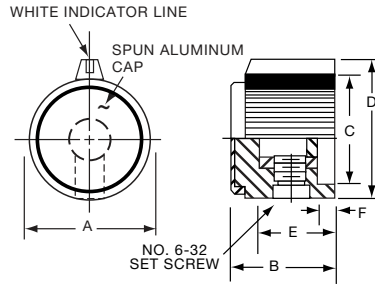

PKJ SERIES

PKJ50B1/8

Tyco		Straight Knurl with Bar Pointers and Indicator Line					
Electronics	Alcoswitch	A	B	C	D	E	F
7-1437624-5	PKJ50B1/8	.500(12.7)	.512(13.0)	.420(10.7)	.577(14.7)	.429(10.9)	.113(2.9)
7-1437624-4	*PKJ50B1/4	.500(12.7)	.512(13.0)	.420(10.7)	.577(14.7)	.429(10.9)	.113(2.9)
7-1437624-6	PKJ60B1/4	.630(16.0)	.530(13.5)	.468(11.9)	.758(19.3)	.440(11.2)	.110(2.8)
7-1437624-7	PKJ70B1/4	.760(19.3)	.555(14.1)	.545(13.8)	.915(23.2)	.450(11.4)	.118(3.0)

PKJ70B1/4

Knobs, Molded Phenolic

PKJT SERIES

PKJT50B1/4

PKJT70B1/4

Straight Knurl with Bar Pointer & Indicator Line and Aluminum Spin Cap							
Tyco							
Electronics	Alcoswitch	A	B	C	D	E	F
7-1437624-9	PKJT50B1/8	.515(13.1)	.585(14.9)	.350(8.89)	.595(15.1)	.414(10.5)	.130(3.30)
7-1437624-8	*PKJT50B1/4	.515(13.1)	.585(14.9)	.350(8.89)	.595(15.1)	.414(10.5)	.130(3.30)
8-1437624-0	PKJT60B1/4	.640(16.3)	.605(15.4)	.470(11.9)	.760(19.3)	.445(11.3)	.118(3.00)
8-1437624-1	PKJT70B1/4	.760(19.3)	.625(15.9)	.550(14.0)	.915(23.2)	.445(11.3)	.118(3.00)