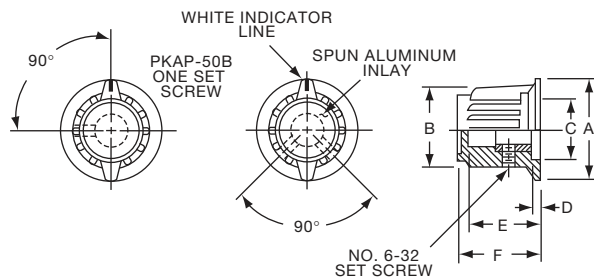

PKA SERIES

PKA50B1/4

PKA90B1/4

Tyco		Ribbed with Line Indicator on Skirt					
Electronics	Alcoswitch	A	B	C	D	E	F
1-1437624-1	PKA50B1/8	.795(20.2)	.580(14.7)	.540(13.7)	.080(2.03)	.450(11.4)	.590(15.0)
1-1437624-0	PKA50B1/4	.795(20.2)	.580(14.7)	.540(13.7)	.080(2.03)	.450(11.4)	.590(15.0)
1-1437624-4	PKA55B1/8	.780(19.8)	.580(14.7)	.475(12.1)	.135(3.43)	.585(14.9)	.675(17.2)
1-1437624-3	PKA55B1/4	.780(19.8)	.580(14.7)	.475(12.1)	.135(3.43)	.585(14.9)	.675(17.2)
1-1437624-5	PKA70B1/4	.980(24.9)	.740(18.8)	.680(17.3)	.118(3.00)	.650(16.5)	.750(19.1)
1-1437624-7	PKA90B1/4	1.375(34.9)	.970(24.6)	.670(17.0)	.195(4.95)	.750(19.1)	.840(21.3)

PKAP SERIES

PKAP50B1/8

PKAP90B1/4

Tyco		Ribbed with Skirt and Pointer with Indicator Line					
Electronics	Alcoswitch	A	B	C	D	E	F
1-1437624-8	PKAP50B1/4	.787(20.0)	.693(17.6)	.508(12.9)	.082(2.08)	.579(14.7)	.689(17.5)
1-1437624-9	PKAP50B1/8	.787(20.0)	.693(17.6)	.508(12.9)	.082(2.08)	.579(14.7)	.689(17.5)
2-1437624-0	PKAP70B1/4	.976(24.8)	.874(22.1)	.668(17.0)	.158(4.01)	.634(16.1)	.737(18.72)