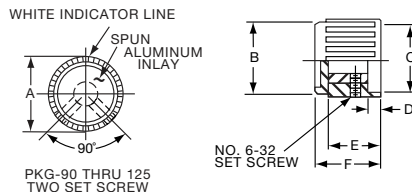

PKG SERIES

Tyco		Ribbed with Indicator Line					
Electronics	Alcoswitch	A	B	C	D	E	F
7-1437624-0	PKG90B1/8	.862(21.9)	.811(20.6)	.710(18.0)	.080(2.03)	.450(11.4)	.550(13.97)
6-1437624-9	PKG90B1/4	.862(21.9)	.811(20.6)	.710(18.0)	.080(2.03)	.450(11.4)	.550(13.97)
5-1437624-7	PKG100B1/4	1.055(26.80)	1.01(25.5)	.920(23.4)	.080(2.03)	.430(10.9)	.555(14.1)
5-1437624-8	PKG125B1/4	1.248(31.70)	1.20(30.4)	.690(17.5)	.080(2.03)	.430(10.9)	.565(14.4)