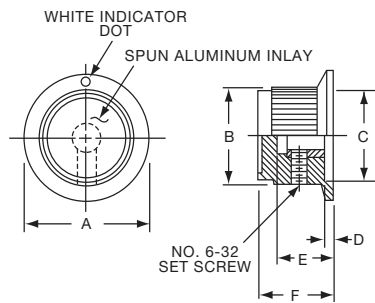

Knobs, Molded Phenolic

PH SERIES

PH15181/4

Tyco		Straight Knurl Less Indicator Line					
Electronics	Alcoswitch	A	B	C	D	E	F
1437624-2	PH15181/4	.996(25.3)	.972(24.7)	.799(20.3)	.472(12.0)	.669(17.0)	.157(3.99)

PK SERIES

PK50B1/8

PK701/4

Tyco		Straight Knurl with Dot Indicator on Skirt					
Electronics	Alcoswitch	A	B	C	D	E	F
1437624-7	PK50B1/8	.748(19.0)	.570(14.5)	.500(12.70)	.055(1.40)	.460(11.7)	.550(13.97)
1437624-6	PK50B1/4	.748(19.0)	.570(14.5)	.500(12.70)	.055(1.40)	.460(11.7)	.550(13.97)
1437624-8	PK70B1/4	.984(25.0)	.728(18.5)	.710(18.03)	.079(2.01)	.500(12.7)	.590(14.99)
1437624-9	PK90B1/4	1.25(31.8)	.985(25.0)	.870(22.01)	.098(2.49)	.470(11.9)	.595(15.10)