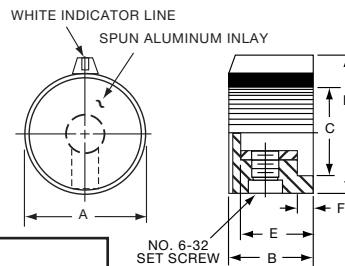

PKJ SERIES

Tyco		Straight Knurl with Bar Pointers and Indicator Line					
Electronics	Alcoswitch	A	B	C	D	E	F
7-1437624-5	PKJ50B1/8	.500(12.7)	.512(13.0)	.420(10.7)	.577(14.7)	.429(10.9)	.113(2.9)
7-1437624-4	*PKJ50B1/4	.500(12.7)	.512(13.0)	.420(10.7)	.577(14.7)	.429(10.9)	.113(2.9)
7-1437624-6	PKJ60B1/4	.630(16.0)	.530(13.5)	.468(11.9)	.758(19.3)	.440(11.2)	.110(2.8)
7-1437624-7	PKJ70B1/4	.760(19.3)	.555(14.1)	.545(13.8)	.915(23.2)	.450(11.4)	.118(3.0)