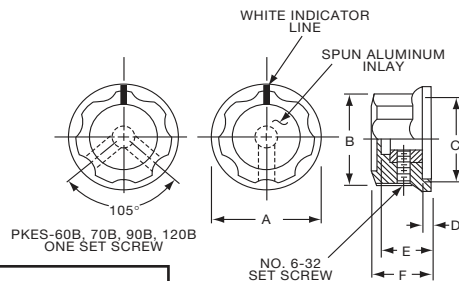

Knobs, Molded Phenolic

PKDT SERIES

Tyco Black Spin Cap with "Diamond Cut" and Arrow Indicator							
Electronics	Alcoswitch	A	B	C	D	E	F
3-1437624-9	PKDT70B1/4	1.03(26.0)	.738(18.8)	.720(18.3)	.098(2.49)	.500(12.7)	.635(16.1)
3-1437624-3	PKDT100B1/4	1.29(32.8)	1.02(25.9)	.860(21.8)	.042(1.07)	.500(12.7)	.638(16.2)

PKDT SERIES

Tyco Black Spin Cap with "Diamond Cut" & 0-10 Numerals							
Electronics	Alcoswitch	A	B	C	D	E	F
3-1437624-8	PKDT60B101/8	.778(19.8)	.605(15.4)	.560(12.5)	.060(1.53)	.392(9.96)	.562(14.3)
4-1437624-0	PKDT70B101/4	1.03(26.0)	.738(18.8)	.720(18.3)	.098(2.49)	.500(12.7)	.635(16.1)
3-1437624-4	PKDT100B101/4	1.29(32.8)	1.02(25.9)	.860(21.8)	.042(1.07)	.500(12.7)	.638(16.2)

PKE SERIES

Tyco Fluted with Indicator Line					
Electronics	Alcoswitch	A	B	C	E
4-1437624-4	PKE60B1/8	.626(15.9)	.472(12.0)	.091(2.31)	.394(10.0)
4-1437624-3	PKE60B1/4	.626(15.9)	.472(12.0)	.091(2.31)	.394(10.0)
4-1437624-5	PKE90B1/4	.890(22.6)	.724(18.4)	.098(2.49)	.480(12.2)

PKES SERIES

Tyco Fluted with Skirt and Indicator Line							
Electronics	Alcoswitch	A	B	C	D	E	F
5-1437624-1	PKES60B1/8	.748(19.0)	.618(15.7)	.460(11.7)	.090(2.29)	.370(9.40)	.470(11.9)
5-1437624-0	PKES60B1/4	.748(19.0)	.618(15.7)	.460(11.7)	.090(2.29)	.370(9.40)	.470(11.9)
5-1437624-2	PKES70B1/4	.855(21.7)	.744(18.9)	.705(17.9)	.080(2.03)	.421(10.7)	.526(13.4)
5-1437624-3	PKES90B1/4	1.01(25.7)	.889(22.6)	.846(21.5)	.079(2.01)	.421(10.7)	.570(14.5)
4-1437624-6	PKES120B1/4	1.30(32.9)	1.16(29.5)	1.02(25.9)	.118(3.00)	.500(12.7)	.628(16.0)
4-1437624-7	PKES140B1/4	1.50(38.1)	1.37(34.9)	1.22(30.9)	.118(3.00)	.540(13.7)	.693(17.6)
4-1437624-8	PKES150B1/4	1.77(44.9)	1.55(39.4)	1.41(35.9)	.118(3.00)	.733(18.6)	.831(21.1)