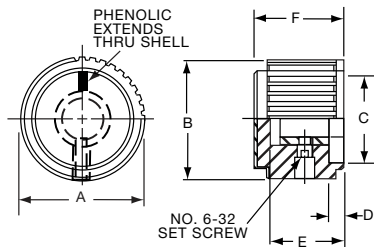

PKN SERIES

Line Indicator on Natural Aluminum Spin Cap							
Tyco							
Electronics	Alcoswitch	A	B	C	D	E	F
8-1437624-2	PKN60B1/8	.591(15.0)	.579(14.7)	.394(10.0)	.079(2.01)	.394(10.0)	.453(11.5)
	PKN60B1/4	.591(15.0)	.579(14.7)	.394(10.0)	.079(2.01)	.394(10.0)	.453(11.5)
8-1437624-3	PKN70B1/4	.787(20.0)	.764(19.4)	.571(14.5)	.098(2.49)	.492(12.5)	.591(15.0)
8-1437624-4	PKN90B1/4	.984(25.0)	.957(24.3)	.748(19.0)	.098(2.49)	.591(15.0)	.689(17.5)

K

P Series