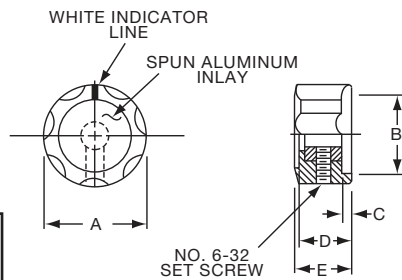

Knobs, Molded Phenolic

PKDT SERIES

Tyco Black Spin Cap with "Diamond Cut" and Arrow Indicator							
Electronics	Alcoswitch	A	B	C	D	E	F
3-1437624-9	PKDT70B1/4	1.03(26.0)	.738(18.8)	.720(18.3)	.098(2.49)	.500(12.7)	.635(16.1)
3-1437624-3	PKDT100B1/4	1.29(32.8)	1.02(25.9)	.860(21.8)	.042(1.07)	.500(12.7)	.638(16.2)

PKDT SERIES

Tyco Black Spin Cap with "Diamond Cut" & 0-10 Numerals							
Electronics	Alcoswitch	A	B	C	D	E	F
3-1437624-8	PKDT60B101/8	.778(19.8)	.605(15.4)	.560(12.5)	.060(1.53)	.392(9.96)	.562(14.3)
4-1437624-0	PKDT70B101/4	1.03(26.0)	.738(18.8)	.720(18.3)	.098(2.49)	.500(12.7)	.635(16.1)
3-1437624-4	PKDT100B101/4	1.29(32.8)	1.02(25.9)	.860(21.8)	.042(1.07)	.500(12.7)	.638(16.2)

PKE SERIES

Tyco Fluted with Indicator Line					
Electronics	Alcoswitch	A	B	C	E
4-1437624-4	PKE60B1/8	.626(15.9)	.472(12.0)	.091(2.31)	.394(10.0)
4-1437624-3	PKE60B1/4	.626(15.9)	.472(12.0)	.091(2.31)	.394(10.0)
4-1437624-5	PKE90B1/4	.890(22.6)	.724(18.4)	.098(2.49)	.480(12.2)

PKES SERIES

Tyco Fluted with Skirt and Indicator Line							
Electronics	Alcoswitch	A	B	C	D	E	F
5-1437624-1	PKES60B1/8	.748(19.0)	.618(15.7)	.460(11.7)	.090(2.29)	.370(9.40)	.470(11.9)
5-1437624-0	PKES60B1/4	.748(19.0)	.618(15.7)	.460(11.7)	.090(2.29)	.370(9.40)	.470(11.9)
5-1437624-2	PKES70B1/4	.855(21.7)	.744(18.9)	.705(17.9)	.080(2.03)	.421(10.7)	.526(13.4)
5-1437624-3	PKES90B1/4	1.01(25.7)	.889(22.6)	.846(21.5)	.079(2.01)	.421(10.7)	.570(14.5)
4-1437624-6	PKES120B1/4	1.30(32.9)	1.16(29.5)	1.02(25.9)	.118(3.00)	.500(12.7)	.628(16.0)
4-1437624-7	PKES140B1/4	1.50(38.1)	1.37(34.9)	1.22(30.9)	.118(3.00)	.540(13.7)	.693(17.6)
4-1437624-8	PKES150B1/4	1.77(44.9)	1.55(39.4)	1.41(35.9)	.118(3.00)	.733(18.6)	.831(21.1)