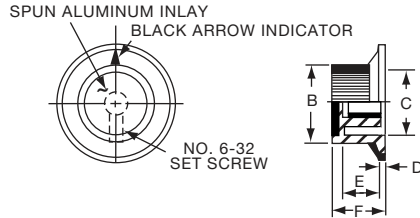

*1 Set screw 180° from indicator line.

PKS1132B91/4

Knobs, Molded Phenolic

PKS SERIES

PKS90B1/4

PKS90B101/4

Tyco Straight Knurl with Aluminum Skirt Choice of Arrow or 1-10 Numbers									
Electronics	Alcoswitch	A	B	C	D	E	F	Marking	
1437625-5	PKS90B1/4	1.42(36.1)	.917(23.3)	.780(19.8)	.065(1.65)	.490(12.5)	.596(15.1)	Arrow	
1437625-6	PKS90B101/4	1.42(36.1)	.917(23.3)	.780(19.8)	.065(1.65)	.490(12.5)	.596(15.1)	Numbers	