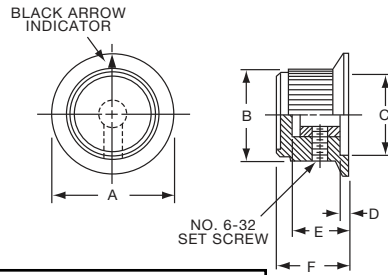

Knobs, Molded Phenolic