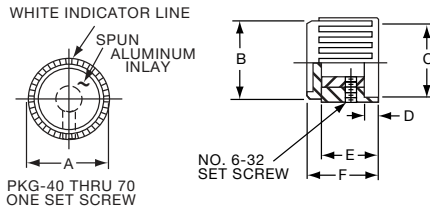

Knobs, Molded Phenolic

PKG SERIES

Tyco		Ribbed with Indicator Line					
Electronics	Alcoswitch	A	B	C	D	E	F
6-1437624-6	PKG60B1/8	.660(16.8)	.615(15.6)	.551(14.0)	.080(2.03)	.430(10.9)	.551(14.0)
6-1437624-5	PKG60B1/4	.660(16.8)	.615(15.6)	.551(14.0)	.080(2.03)	.430(10.9)	.551(14.0)
6-1437624-8	PKG70B1/8	.740(18.8)	.698(17.7)	.591(15.0)	.080(2.03)	.453(11.5)	.559(14.2)
6-1437624-7	PKG70B1/4	.740(18.8)	.698(17.7)	.591(15.0)	.080(2.03)	.453(11.5)	.559(14.2)