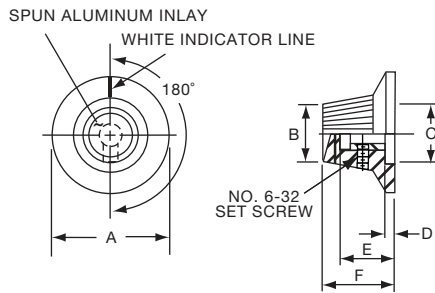

Knobs, Molded Phenolic

PKS SERIES

Tyco		Straight Knurl with Indicator Line on Skirt					
Electronics	Alcoswitch	A	B	C	D	E	F
9-1437624-5	PKS1104B1/4	1.12(28.5)	.567(14.4)	.620(15.8)	.090(2.29)	.510(12.95)	.670(17.0)

PKS SERIES

Tyco		Straight Knurl Aluminum Skirt Has Line or 0-9 Numbers						
Electronics	Alcoswitch	A	B	C	D	E	F	Marking
9-1437624-4	PKS1103B101/4	1.17(29.6)	.571(14.5)	.620(15.7)	.098(2.49)	.516(13.1)	.670(17.0)	Numbers
9-1437624-7	PKS1106B1/4	1.17(29.6)	.571(14.5)	.618(15.7)	.098(2.49)	.516(13.1)	.670(17.0)	Line
9-1437624-6	PKS1105B101/4	1.17(29.6)	.571(14.5)	.618(15.7)	.098(2.49)	.516(13.1)	.670(17.0)	Numbers