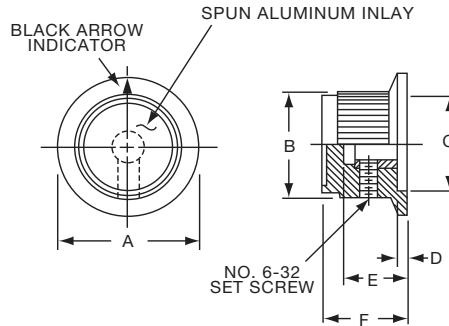

PKD SERIES

PKD60B1/4

PKD100B1/4

		Straight Knurl Aluminum Skirt w/Arrow Indicator					
Tyco Electronics	Alcoswitch	A	B	C	D	E	F
2-1437624-8	PKD60B1/8	.780(19.8)	.566(14.4)	.487(12.4)	.059(1.5)	.492(12.5)	.563(14.3)
2-1437624-7	PKD60B1/4	.780(19.8)	.566(14.4)	.487(12.4)	.059(1.5)	.492(12.5)	.563(14.3)
3-1437624-1	PKD70B1/4	1.02(25.9)	.750(19.1)	.700(17.8)	.080(2.0)	.490(12.5)	.610(15.5)
2-1437624-5	PKD100B1/4	1.29(32.8)	1.00(25.4)	.865(22.0)	.050(1.3)	.500(12.7)	.590(15.0)