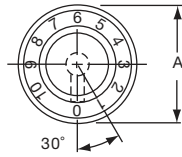

*1 Set screw 180° from indicator line.

PKS1132B91/4

Knobs, Molded Phenolic

PKS SERIES

PKS90B1/4

PKS90B101/4

Tyco Straight Knurl with Aluminum Skirt Choice of Arrow or 1-10 Numbers									
Electronics	Alcoswitch	A	B	C	D	E	F	Marking	
1437625-5	PKS90B1/4	1.42(36.1)	.917(23.3)	.780(19.8)	.065(1.65)	.490(12.5)	.596(15.1)	Arrow	
1437625-6	PKS90B101/4	1.42(36.1)	.917(23.3)	.780(19.8)	.065(1.65)	.490(12.5)	.596(15.1)	Numbers	