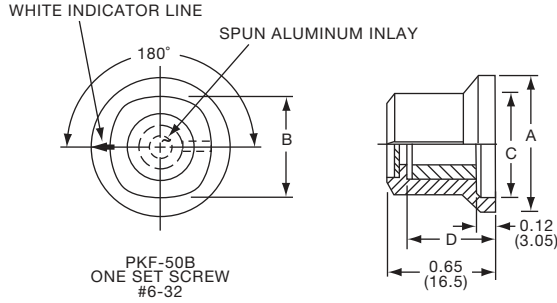

Knobs, Molded Phenolic

PKF SERIES

Tyco Plain Quadrate with Indicator Line & Arrow					
Electronics	Alcoswitch	A	B	C	D
5-1437624-5	PKF50B1/8	.670(17.0)	.454(11.53)	.570(14.48)	.520(13.2)