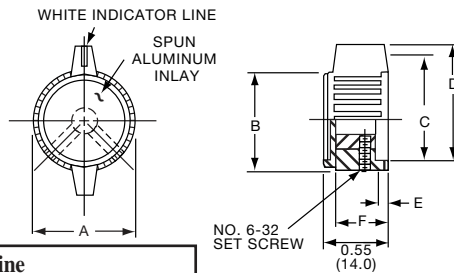

PKGP SERIES

Tyco		Ribbed with Bar Pointers and Indicator Line					
Electronics	Alcoswitch	A	B	C	D	E	F
7-1437624-2	PKGP70B1/4	.740(18.8)	.700(17.8)	.590(15.0)	.990(25.2)	.080(2.03)	.460(11.7)
7-1437624-3	PKGP90B1/4	.860(21.8)	.810(20.6)	.700(17.8)	1.28(32.5)	.080(2.03)	.460(11.7)
7-1437624-1	PKGP100B1/4	1.05(26.2)	1.00(25.4)	.900(22.9)	1.62(41.2)	.080(2.03)	.480(12.2)