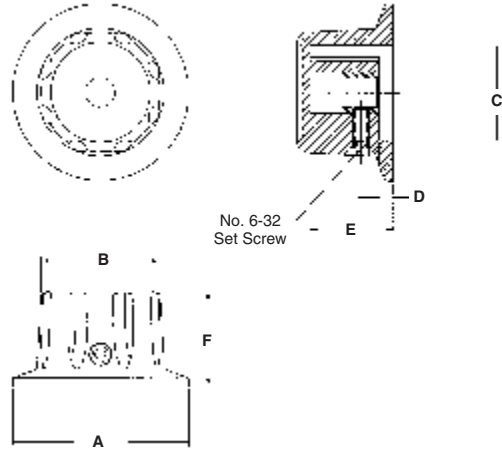

Fluted with Indicator Line On Skirt					
Tyco Electronics	Alcoswitch	A	B	C	D	E	F
2-1437624-3	PKB70B1/4	1.12(28.3)	.750(19.1)	.670(17.0)	.118(3.0)	.490(12.5)	.600(15.2)
2-1437624-4	PKB90B1/4	1.50(38.1)	1.02(25.8)	.800(20.3)	.118(3.0)	.705(17.9)	.820(20.8)