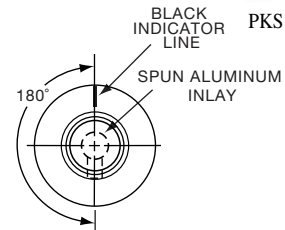

Knobs, Molded Phenolic

PKS SERIES

Tyco		Straight Knurl with Indicator Line on Skirt					
Electronics	Alcoswitch	A	B	C	D	E	F
9-1437624-5	PKS1104B1/4	1.12(28.5)	.567(14.4)	.620(15.8)	.090(2.29)	.510(12.95)	.670(17.0)

PKS SERIES

Tyco		Straight Knurl Aluminum Skirt Has Line or 0-9 Numbers						
Electronics	Alcoswitch	A	B	C	D	E	F	Marking
9-1437624-4	PKS1103B101/4	1.17(29.6)	.571(14.5)	.620(15.7)	.098(2.49)	.516(13.1)	.670(17.0)	Numbers
9-1437624-7	PKS1106B1/4	1.17(29.6)	.571(14.5)	.618(15.7)	.098(2.49)	.516(13.1)	.670(17.0)	Line
9-1437624-6	PKS1105B101/4	1.17(29.6)	.571(14.5)	.618(15.7)	.098(2.49)	.516(13.1)	.670(17.0)	Numbers

PKS SERIES

SPUN ALUMINUM INLAY

Tyco		Choice of Indicator Line or 0-9, 0-10, -5+5 Numerals						
Electronics	Alcoswitch	A	B	C	D	E	F	Marking
1437625-1	PKS1132B51/4	1.18(30.0)	.551(14.0)	.551(14.0)	.118(30.0)	.615(15.62)	.748(19.0)	+5-0-5
1437625-2	PKS1132B91/4	1.18(30.0)	.551(14.0)	.551(14.0)	.118(30.0)	.615(15.62)	.748(19.0)	0-9
9-1437624-9	PKS1132B101/4	1.18(30.0)	.551(14.0)	.551(14.0)	.118(30.0)	.615(15.62)	.748(19.0)	0-10
9-1437624-8	*PKS1132B1/4	1.18(30.0)	.551(14.0)	.551(14.0)	.118(30.0)	.615(15.62)	.748(19.0)	Indicator Line

*1 Set screw 180° from indicator line.