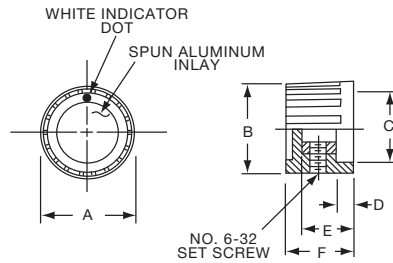

PK SERIES

Tyco		Serrated with Dot Indicator on Top					
Electronics	Alcoswitch	A	B	C	D	E	F
1437624-4	PK1100B1/8	.700(17.8)	.643(16.3)	.565(14.35)	.125(3.18)	.453(11.51)	.530(13.5)

K

P Series