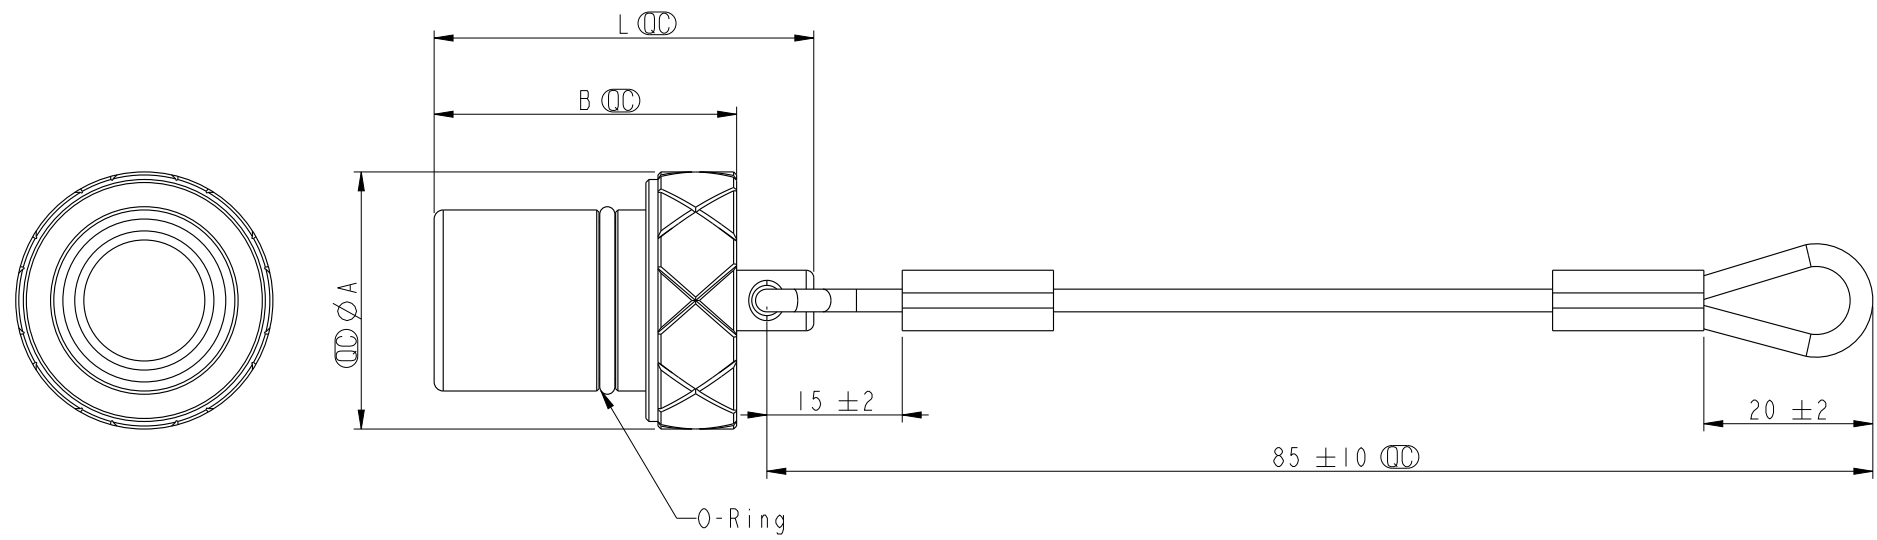

THIS DOCUMENT IS SUBJECT TO CHANGE WITHOUT NOTICE. IT IS CONFIDENTIAL AND A PROPERTY OF Amphenol LTW. DISCLOSURE TO THIRD PARTY HAS TO BE AUTHORIZED BY Amphenol LTW.

REV.	DESCRIPTION

CAP-WLKFOCEX
Series