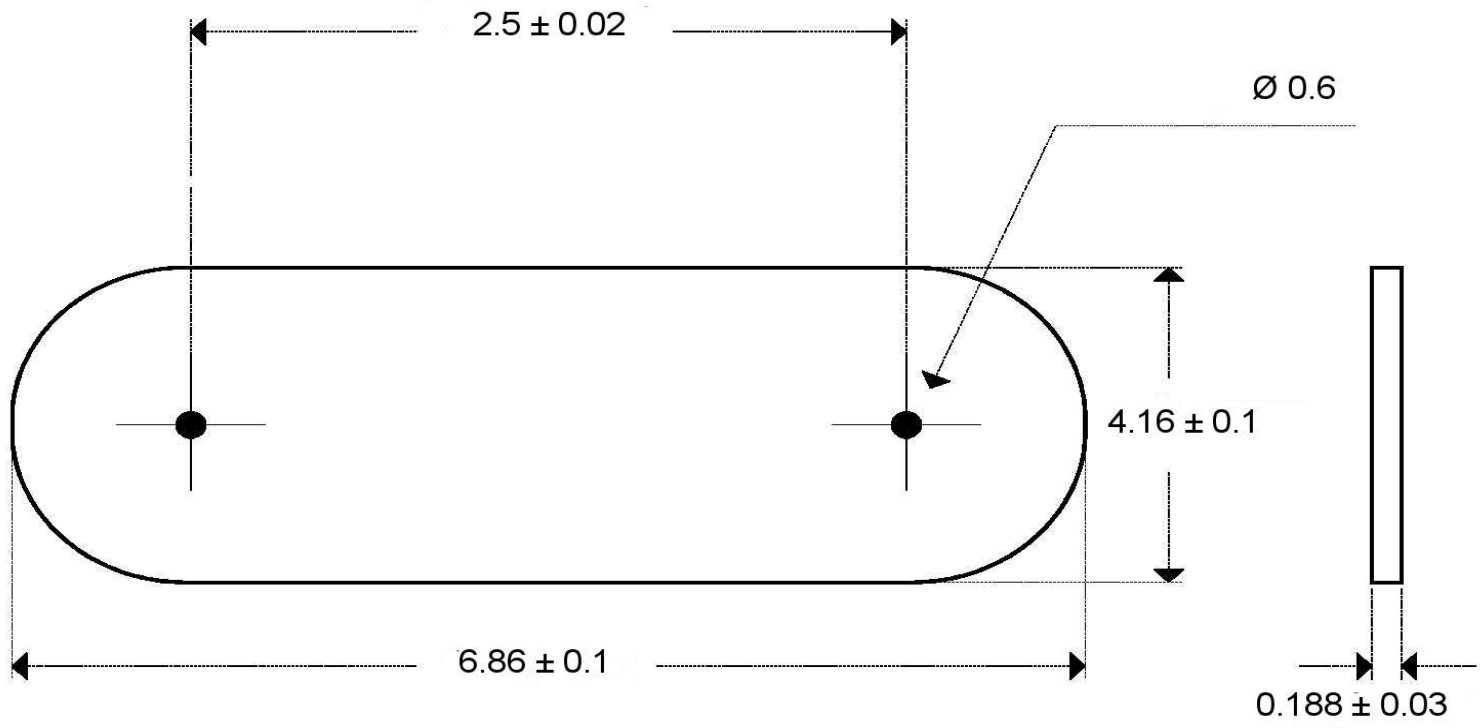

REVISIONS			
REV	DESCRIPTION	DATE	APPROVED

ECS P/N: 700-TFL-46

ECS INC. INTERNATIONAL
1105 S. Ridgeview
Olathe, KS 66062
(913) 782-7787

SIGNATURES	DATE
DRN BL	9/20/2011
CHK DK	9/20/2011
APP BS	9/20/2011

TITLE HC-46X Base Insulator	
SIZE A	REV -
DWG NO.700-TFL-46