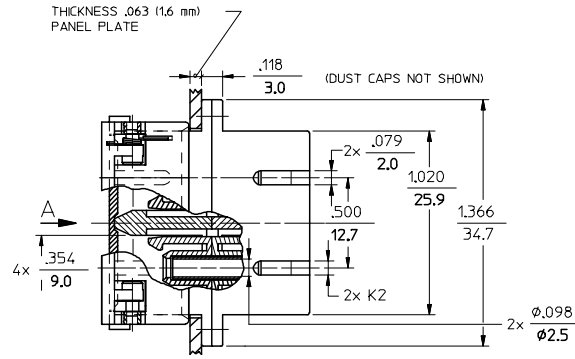

P/N OF ADAPTER	MATERIAL OF SLEEVE	TYPE	COLOR	K2
86166-0500	ZR	SINGLE MODE	BLUE	.079 2.0
86167-0500	PHOSPHOR BRONZE			
86166-0510	ZR	MULTIMODE	BEIGE	
86167-0510	PHOSPHOR BRONZE		AQUA	
86167-0710	ZR		BLACK	
86166-0530	PHOSPHOR BRONZE			
86166-0540	ZR	SINGLE MODE	RED	
86167-0540	PHOSPHOR BRONZE	APC	GREEN	
86166-0550	ZR			
86167-0550	PHOSPHOR BRONZE	SINGLE MODE	BLACK	
86168-0530	ZR			1.4
86169-0530	PHOSPHOR BRONZE			

VIEW A
VERSION 1
(SEE NOTE 2)

VIEW A
VERSION 2
(SEE NOTE 2)

NOTES:

1. ALL DIMENSIONS ARE GIVEN IN $\frac{\text{INCHES}}{\text{mm}}$
2. LABEL MUST BE INSTALLED AND ORIENTED BY CUSTOMER. (SEE VIEW A)

ENTER DESCRIPTION EC NO: MF2005-0644 DRWNLKATARZENE 2005/05/13 CHKD: 2005/05/13 APPR: IGLUMIN 2005/05/13 REV DESCRIPTION	QUALITY SYMBOLS	GENERAL TOLERANCES (UNLESS SPECIFIED)	DIMENSION STYLE	SCALE	DESIGN UNITS	THIRD ANGLE PROJECTION															
		<table border="1"> <thead> <tr> <th></th> <th>mm</th> <th>INCH</th> </tr> </thead> <tbody> <tr> <td>4 PLACES</td> <td>± ---</td> <td>± ---</td> </tr> <tr> <td>3 PLACES</td> <td>± ---</td> <td>± ---</td> </tr> <tr> <td>2 PLACES</td> <td>± ---</td> <td>± ---</td> </tr> <tr> <td>1 PLACE</td> <td>± ---</td> <td>± ---</td> </tr> </tbody> </table>		mm	INCH	4 PLACES	± ---	± ---	3 PLACES	± ---	± ---	2 PLACES	± ---	± ---	1 PLACE	± ---	± ---	IN/MM	4:1	INCH	
		mm	INCH																		
	4 PLACES	± ---	± ---																		
3 PLACES	± ---	± ---																			
2 PLACES	± ---	± ---																			
1 PLACE	± ---	± ---																			
			DRAWN BY	DATE	TITLE																
			CHECKED BY	DATE	SC DUPLEX ADAPTER WITH SHIELD (SC-D)																
			APPROVED BY	DATE																	
			MATERIAL NO.		DOCUMENT NO.	SHEET NO.															
			SEE TABLE		8616X-05X0CD	1 OF 1															
			DRAFT WHERE APPLICABLE MUST REMAIN WITHIN DIMENSIONS																		
			THIS DRAWING CONTAINS INFORMATION THAT IS PROPRIETARY TO MOLEX INCORPORATED AND SHOULD NOT BE USED WITHOUT WRITTEN PERMISSION																		