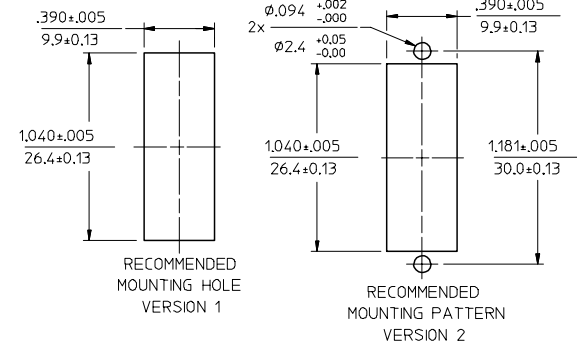

P/N OF ADAPTER	MATERIAL OF SLEEVE	TYPE	COLOR	K2
86166-0500	ZR	SINGLE MODE	BLUE	.079 2.0
86167-0500	PHOSPHOR BRONZE			
86166-0510	ZR	MULTIMODE	BEIGE	
86167-0510	PHOSPHOR BRONZE		AQUA	
86167-0710	ZR		BLACK	
86166-0530	PHOSPHOR BRONZE			
86166-0540	ZR	SINGLE MODE	RED	
86167-0540	PHOSPHOR BRONZE	APC	GREEN	
86166-0550	ZR			
86167-0550	PHOSPHOR BRONZE	SINGLE MODE	BLACK	
86168-0530	ZR			1.4
86169-0530	PHOSPHOR BRONZE			

VIEW A
VERSION 1
(SEE NOTE 2)

VIEW A
VERSION 2
(SEE NOTE 2)

NOTES:

1. ALL DIMENSIONS ARE GIVEN IN $\frac{\text{INCHES}}{\text{mm}}$
2. LABEL MUST BE INSTALLED AND ORIENTED BY CUSTOMER. (SEE VIEW A)

ENTER DESCRIPTION EC NO: MF2005-0644 DRWNLKATARZENE 2005/05/13 CHKD: 2005/05/13 APPR: IGLUMIN 2005/05/13 REV DESCRIPTION	QUALITY SYMBOLS	GENERAL TOLERANCES (UNLESS SPECIFIED)	DIMENSION STYLE	SCALE	DESIGN UNITS	THIRD ANGLE PROJECTION															
		<table border="1"> <thead> <tr> <th></th> <th>mm</th> <th>INCH</th> </tr> </thead> <tbody> <tr> <td>4 PLACES</td> <td>± ---</td> <td>± ---</td> </tr> <tr> <td>3 PLACES</td> <td>± ---</td> <td>± ---</td> </tr> <tr> <td>2 PLACES</td> <td>± ---</td> <td>± ---</td> </tr> <tr> <td>1 PLACE</td> <td>± ---</td> <td>± ---</td> </tr> </tbody> </table>		mm	INCH	4 PLACES	± ---	± ---	3 PLACES	± ---	± ---	2 PLACES	± ---	± ---	1 PLACE	± ---	± ---	IN/MM	4:1	INCH	
		mm	INCH																		
	4 PLACES	± ---	± ---																		
3 PLACES	± ---	± ---																			
2 PLACES	± ---	± ---																			
1 PLACE	± ---	± ---																			
			DRAWN BY	DATE	TITLE																
			CHECKED BY	DATE	SC DUPLEX ADAPTER WITH SHIELD (SC-D)																
			APPROVED BY	DATE																	
			MATERIAL NO.		DOCUMENT NO.	SHEET NO.															
			SEE TABLE		8616X-05X0CD	1 OF 1															
			DRAFT WHERE APPLICABLE MUST REMAIN WITHIN DIMENSIONS																		
			THIS DRAWING CONTAINS INFORMATION THAT IS PROPRIETARY TO MOLEX INCORPORATED AND SHOULD NOT BE USED WITHOUT WRITTEN PERMISSION																		