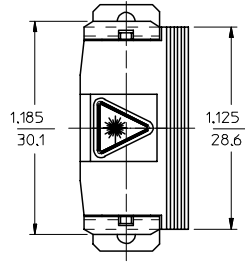

P/N OF ADAPTER	MATERIAL OF SLEEVE	TYPE	COLOR	K2
86166-0500	ZR	SINGLE MODE	BLUE	.079 2.0
86167-0500	PHOSPHOR BRONZE			
86166-0510	ZR	MULTIMODE	BEIGE	
86167-0510	PHOSPHOR BRONZE		AQUA	
86167-0710	ZR		BLACK	
86166-0530	PHOSPHOR BRONZE			
86166-0540	ZR	SINGLE MODE	RED	
86167-0540	PHOSPHOR BRONZE	APC	GREEN	
86166-0550	ZR			
86167-0550	PHOSPHOR BRONZE	SINGLE MODE	BLACK	
86168-0530	ZR			1.4
86169-0530	PHOSPHOR BRONZE			

VIEW A
VERSION 1
(SEE NOTE 2)

VIEW A
VERSION 2
(SEE NOTE 2)

NOTES:

1. ALL DIMENSIONS ARE GIVEN IN $\frac{\text{INCHES}}{\text{mm}}$
2. LABEL MUST BE INSTALLED AND ORIENTED BY CUSTOMER. (SEE VIEW A)

ENTER DESCRIPTION EC NO: MF2005-0644 DRWNLKATARZENE 2005/05/13 CHKD: 2005/05/13 APPR: IGLUMIN 2005/05/13 REV DESCRIPTION	QUALITY SYMBOLS	GENERAL TOLERANCES (UNLESS SPECIFIED)	DIMENSION STYLE	SCALE	DESIGN UNITS	THIRD ANGLE PROJECTION															
		<table border="1"> <thead> <tr> <th></th> <th>mm</th> <th>INCH</th> </tr> </thead> <tbody> <tr> <td>4 PLACES</td> <td>± ---</td> <td>± ---</td> </tr> <tr> <td>3 PLACES</td> <td>± ---</td> <td>± ---</td> </tr> <tr> <td>2 PLACES</td> <td>± ---</td> <td>± ---</td> </tr> <tr> <td>1 PLACE</td> <td>± ---</td> <td>± ---</td> </tr> </tbody> </table>		mm	INCH	4 PLACES	± ---	± ---	3 PLACES	± ---	± ---	2 PLACES	± ---	± ---	1 PLACE	± ---	± ---	IN/MM	4:1	INCH	
		mm	INCH																		
	4 PLACES	± ---	± ---																		
3 PLACES	± ---	± ---																			
2 PLACES	± ---	± ---																			
1 PLACE	± ---	± ---																			
			DRAWN BY	DATE	TITLE																
			CHECKED BY	DATE	SC DUPLEX ADAPTER WITH SHIELD (SC-D)																
			APPROVED BY	DATE																	
			MATERIAL NO.		DOCUMENT NO.	SHEET NO.															
			SEE TABLE		8616X-05X0CD	1 OF 1															
			DRAFT WHERE APPLICABLE MUST REMAIN WITHIN DIMENSIONS																		
			THIS DRAWING CONTAINS INFORMATION THAT IS PROPRIETARY TO MOLEX INCORPORATED AND SHOULD NOT BE USED WITHOUT WRITTEN PERMISSION																		