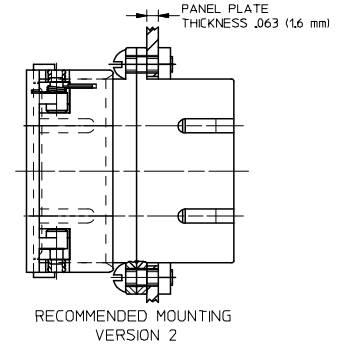

P/N OF ADAPTER	MATERIAL OF SLEEVE	TYPE	COLOR	K2
86166-0500	ZR	SINGLE MODE	BLUE	.079 2.0
86167-0500	PHOSPHOR BRONZE			
86166-0510	ZR	MULTIMODE	BEIGE	
86167-0510	PHOSPHOR BRONZE		AQUA	
86167-0710	ZR		BLACK	
86166-0530	PHOSPHOR BRONZE			
86166-0540	ZR	SINGLE MODE	RED	
86167-0540	PHOSPHOR BRONZE	APC	GREEN	
86166-0550	ZR			
86167-0550	PHOSPHOR BRONZE	SINGLE MODE	BLACK	
86168-0530	ZR			1.4
86169-0530	PHOSPHOR BRONZE			

VIEW A
VERSION 1
(SEE NOTE 2)

VIEW A
VERSION 2
(SEE NOTE 2)

NOTES:

1. ALL DIMENSIONS ARE GIVEN IN $\frac{\text{INCHES}}{\text{mm}}$
2. LABEL MUST BE INSTALLED AND ORIENTED BY CUSTOMER. (SEE VIEW A)

ENTER DESCRIPTION EC NO: MF2005-0644 DRWNLKATARZENE 2005/05/13 CHKD: 2005/05/13 APPR: IGLUMIN 2005/05/13 REV DESCRIPTION	QUALITY SYMBOLS	GENERAL TOLERANCES (UNLESS SPECIFIED)	DIMENSION STYLE	SCALE	DESIGN UNITS	THIRD ANGLE PROJECTION															
		<table border="1"> <thead> <tr> <th></th> <th>mm</th> <th>INCH</th> </tr> </thead> <tbody> <tr> <td>4 PLACES</td> <td>± ---</td> <td>± ---</td> </tr> <tr> <td>3 PLACES</td> <td>± ---</td> <td>± ---</td> </tr> <tr> <td>2 PLACES</td> <td>± ---</td> <td>± ---</td> </tr> <tr> <td>1 PLACE</td> <td>± ---</td> <td>± ---</td> </tr> </tbody> </table>		mm	INCH	4 PLACES	± ---	± ---	3 PLACES	± ---	± ---	2 PLACES	± ---	± ---	1 PLACE	± ---	± ---	IN/MM	4:1	INCH	
		mm	INCH																		
	4 PLACES	± ---	± ---																		
3 PLACES	± ---	± ---																			
2 PLACES	± ---	± ---																			
1 PLACE	± ---	± ---																			
			DRAWN BY	DATE	TITLE																
			CHECKED BY	DATE	SC DUPLEX ADAPTER WITH SHIELD (SC-D)																
			APPROVED BY	DATE																	
			MATERIAL NO.		DOCUMENT NO.	SHEET NO.															
			SEE TABLE		8616X-05X0CD	1 OF 1															
			DRAFT WHERE APPLICABLE MUST REMAIN WITHIN DIMENSIONS																		
			THIS DRAWING CONTAINS INFORMATION THAT IS PROPRIETARY TO MOLEX INCORPORATED AND SHOULD NOT BE USED WITHOUT WRITTEN PERMISSION																		