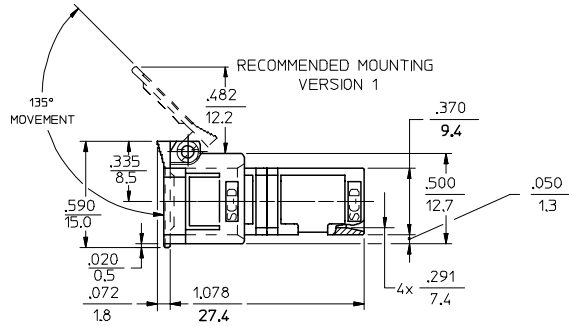

P/N OF ADAPTER	MATERIAL OF SLEEVE	TYPE	COLOR	K2
86166-0500	ZR	SINGLE MODE	BLUE	.079 2.0
86167-0500	PHOSPHOR BRONZE			
86166-0510	ZR	MULTIMODE	BEIGE	
86167-0510	PHOSPHOR BRONZE		AQUA	
86167-0710	ZR		BLACK	
86166-0530	PHOSPHOR BRONZE			
86166-0540	ZR	SINGLE MODE	RED	
86167-0540	PHOSPHOR BRONZE	APC	GREEN	
86166-0550	ZR			
86167-0550	PHOSPHOR BRONZE	SINGLE MODE	BLACK	
86168-0530	ZR			1.4
86169-0530	PHOSPHOR BRONZE			

VIEW A
VERSION 1
(SEE NOTE 2)

VIEW A
VERSION 2
(SEE NOTE 2)

NOTES:

1. ALL DIMENSIONS ARE GIVEN IN $\frac{\text{INCHES}}{\text{mm}}$
2. LABEL MUST BE INSTALLED AND ORIENTED BY CUSTOMER. (SEE VIEW A)

ENTER DESCRIPTION EC NO: MF2005-0644 DRWNLKATARZENE 2005/05/13 CHKD: 2005/05/13 APPR: IGLUMIN 2005/05/13 REV DESCRIPTION	QUALITY SYMBOLS	GENERAL TOLERANCES (UNLESS SPECIFIED)	DIMENSION STYLE	SCALE	DESIGN UNITS	THIRD ANGLE PROJECTION															
		<table border="1"> <thead> <tr> <th></th> <th>mm</th> <th>INCH</th> </tr> </thead> <tbody> <tr> <td>4 PLACES</td> <td>± ---</td> <td>± ---</td> </tr> <tr> <td>3 PLACES</td> <td>± ---</td> <td>± ---</td> </tr> <tr> <td>2 PLACES</td> <td>± ---</td> <td>± ---</td> </tr> <tr> <td>1 PLACE</td> <td>± ---</td> <td>± ---</td> </tr> </tbody> </table>		mm	INCH	4 PLACES	± ---	± ---	3 PLACES	± ---	± ---	2 PLACES	± ---	± ---	1 PLACE	± ---	± ---	IN/MM	4:1	INCH	
		mm	INCH																		
	4 PLACES	± ---	± ---																		
3 PLACES	± ---	± ---																			
2 PLACES	± ---	± ---																			
1 PLACE	± ---	± ---																			
			DRAWN BY	DATE	TITLE																
			CHECKED BY	DATE	SC DUPLEX ADAPTER WITH SHIELD (SC-D)																
			APPROVED BY	DATE																	
			MATERIAL NO.		DOCUMENT NO.	SHEET NO.															
			SEE TABLE		8616X-05X0CD	1 OF 1															
			DRAFT WHERE APPLICABLE MUST REMAIN WITHIN DIMENSIONS																		
			THIS DRAWING CONTAINS INFORMATION THAT IS PROPRIETARY TO MOLEX INCORPORATED AND SHOULD NOT BE USED WITHOUT WRITTEN PERMISSION																		