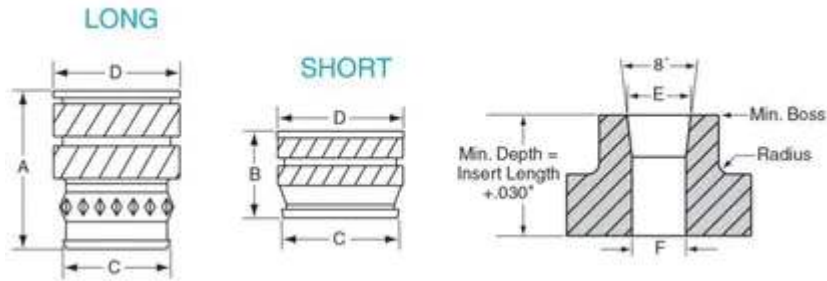

3824X625H

A	0.625 in
Boss Size	1.08 in
Brand	RAF
C	0.493 in
D	0.563 in
F	0.488 in
Finish	None
Length E	0.54 in
Material	Brass
Series	H
Thread Size	3/8-24

PRODUCT OPTIONS

Finish
None
Black Oxide (25)
Bright Dip (13)
Bright Tin over Copper Flash (14)
Cad Plate - Clear Chromate (2)
Cad Plate - Clear Chromate - Commercial