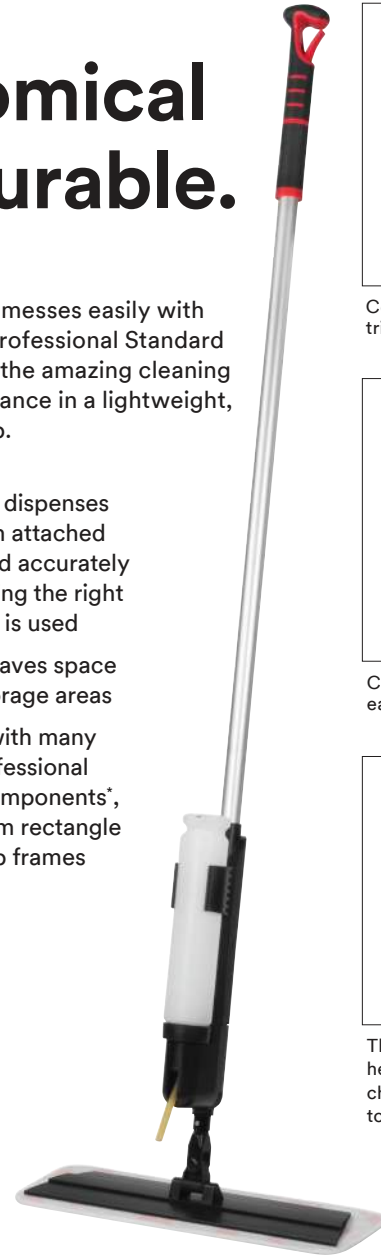

Economical and durable.

Clean the toughest messes easily with the Scotch-Brite™ Professional Standard Flat Mop. Discover the amazing cleaning power and performance in a lightweight, straight handle mop.

- Soft-touch trigger dispenses cleaning fluid from attached bottles directly and accurately to the floor, ensuring the right amount of cleaner is used
- Compact design saves space on carts and in storage areas
- Interchangeable with many Scotch-Brite™ Professional 2-in-1 Flat Mop components*, including aluminum rectangle and trapezoid mop frames

* Not compatible with backpack finish applicator kit or related components.