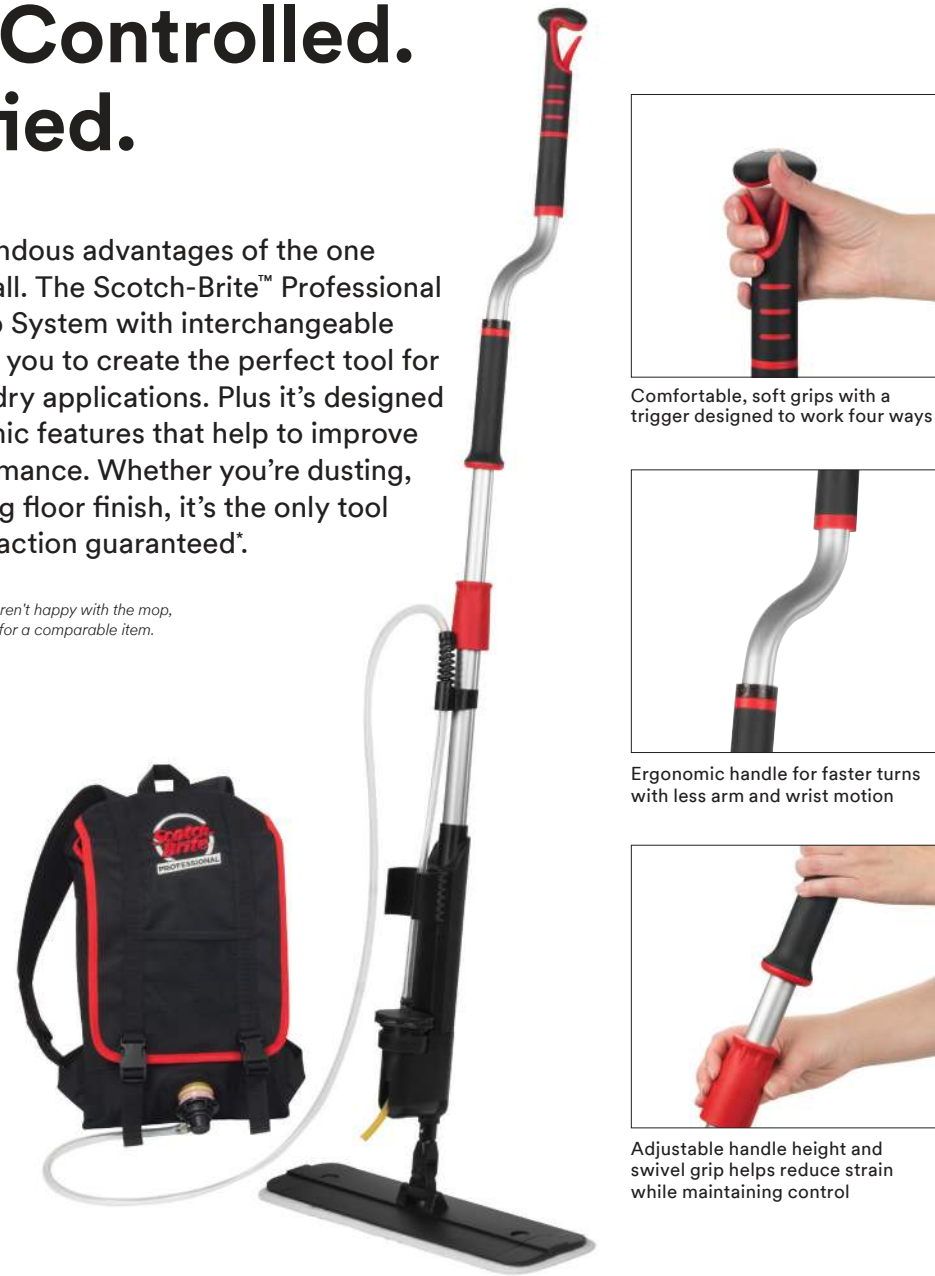

Bottle dispensing is convenient for daily cleaning and disinfecting.

Clean. Controlled. Simplified.

Discover the tremendous advantages of the one mop that can do it all. The Scotch-Brite™ Professional 2-in-1 Flat Wet Mop System with interchangeable components allows you to create the perfect tool for a variety of wet or dry applications. Plus it's designed with many ergonomic features that help to improve comfort and performance. Whether you're dusting, mopping or applying floor finish, it's the only tool you'll need — satisfaction guaranteed*.

Comfortable, soft grips with a trigger designed to work four ways

Ergonomic handle for faster turns with less arm and wrist motion

Adjustable handle height and swivel grip helps reduce strain while maintaining control