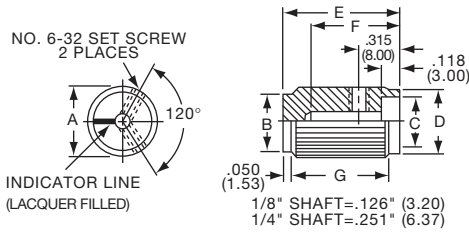

Knobs, Machined Aluminum