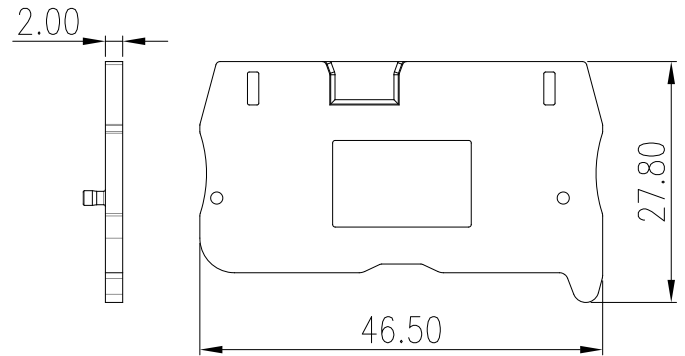

DP1.5C

DIN Rail Terminal Blocks > Accessories

Specification

Product description	End cover
Color	Grey(default)
Material	PA
Inflammability class	UL94-V0
Compatible products	DP1.5
Package	50 pcs / box