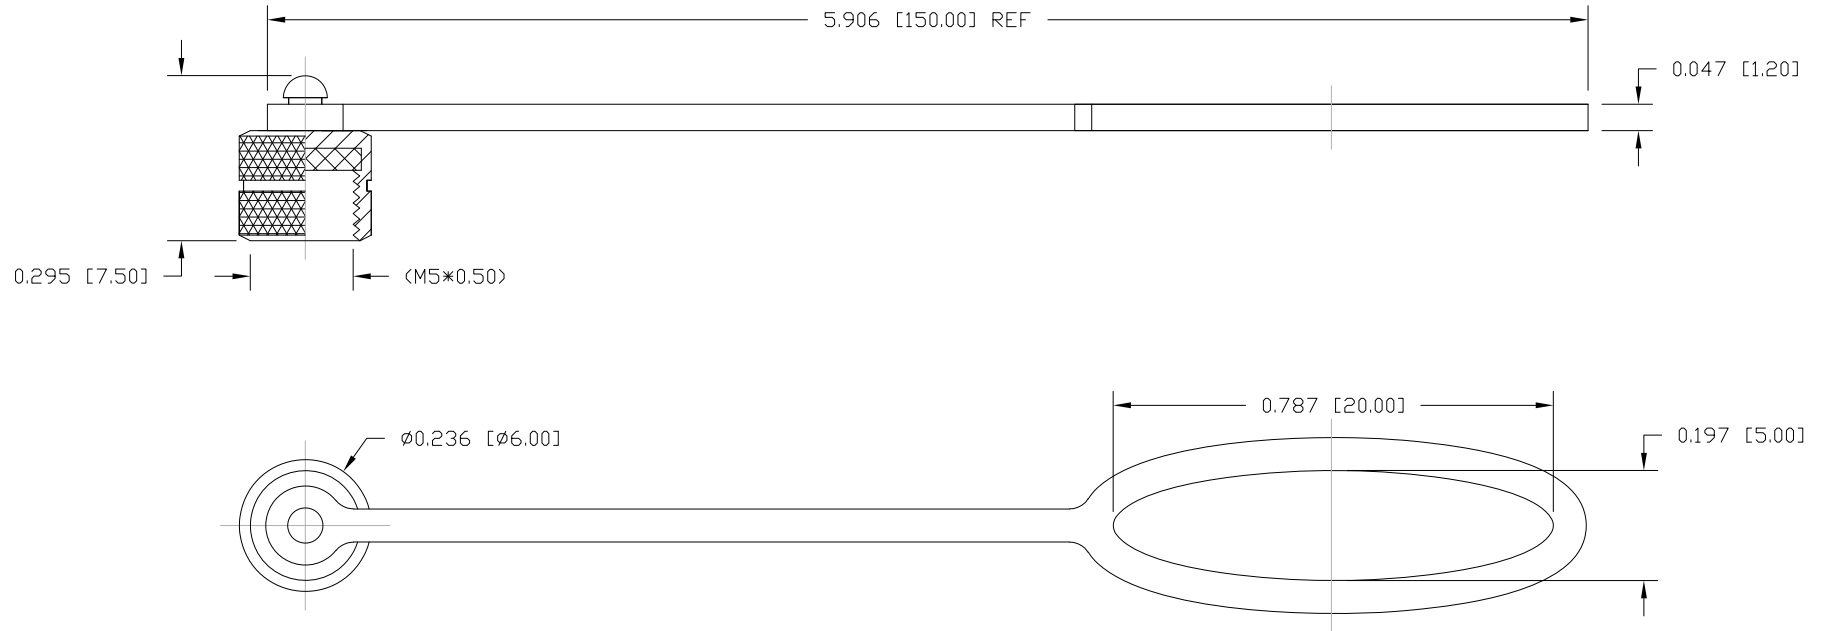

DESCRIPTION: M5 MALE - MALE DUST COVER

NOTE:
MATERIAL
CHAIN: PVC, BLACK
NUT: BRASS
O-RING: EPDM
FINISH
NUT: BLACK NICKEL

RoHS COMPLIANT

DO NOT SCALE FROM DRAWING

THESE DRAWINGS AND SPECIFICATIONS ARE THE PROPERTY OF NorComp AND SHALL NOT BE REPRODUCED, COPIED OR USED AS THE BASIS FOR THE MANUFACTURE OR SALE OF APPARATUS WITHOUT WRITTEN PERMISSION.

DRAWN:

C. SMITH

DATE:

12-05-14

NorComp

SCALE:
NTS

SHEET 1 OF 1

REV 1

DWG NO.

850103M-DC