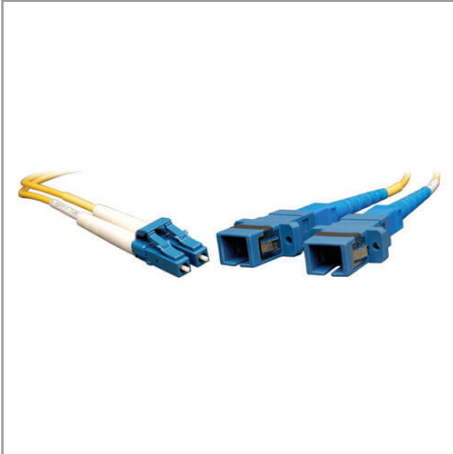

Duplex Singlemode 9/125 Fiber Adapter (LC-SC M/F) 1 ft. (0.31 m)

MODEL NUMBER: N458-001-9

Highlights

- Utilize Existing SC or ST Cabling with new LC type switches
- Available in 9/125 Singlemode, 62.5/125 or 50/125 Multimode LC/ST or LC/SC

Package Includes

- LC/SC Duplex Singlemode 9/125 Male-Female Fiber Adapter Cable, 1-ft. (0.31 m)

Features

- Save money by utilizing older, existing fiber ST or SC cables with new LC installations
- Also Available in LC/ST or LC/SC in both 62.5/125 and 50/125 micron

Specifications

OVERVIEW	
UPC Code	037332146380
Technology	Singlemode
PHYSICAL	
Color	Yellow
Clad Diameter (microns)	125
Core Diameter (microns)	9
Number of Fibers	2
Cable Length (ft.)	1
Cable Length (m)	0.30
Cable Length (in.)	12
Shipping Dimensions (hwd / in.)	9.00 x 7.00 x 0.50
Shipping Dimensions (hwd / cm)	22.86 x 17.78 x 1.27
Shipping Weight (lbs.)	0.05

Shipping Weight (kg)	0.02
CONNECTIONS	
Side A - Connector 1	LC DUPLEX (MALE)
Side B - Connector 1	SC DUPLEX (FEMALE)
FEATURES & SPECIFICATIONS	
Push/Pull Tabs	No
STANDARDS & COMPLIANCE	
Product Compliance	RoHS
WARRANTY & SUPPORT	
Product Warranty Period (Worldwide)	Lifetime limited warranty