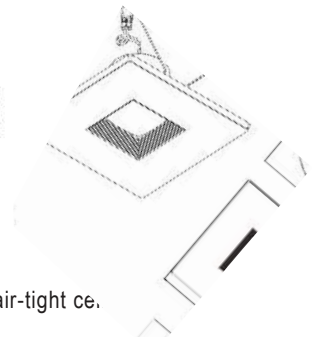

## OPTIONAL TRIM FACE

- 11-LED56-TRMPLT-ECO-SQ  
Square (snap)
- 11-LED56-TRMPLT-ECO-SPWHT  
Silver/white snap)

## DIMENSIONS

RATING	LUM
2700K	8