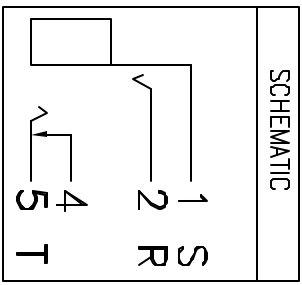

HOLE LAYOUT  
(TOP VIEW)

**SPECIFICATIONS:**  
 RATING: 12V DC @ 1A  
 CONTACT RESISTANCE:  
 30 MOHMS MAX  
 INSULATION RESISTANCE:  
 100 MOHMS MIN @ 500V DC  
 WITHSTAND VOLTAGE:  
 500V AC FOR 1 MINUTE  
 LIFE: 5,000 CYCLES