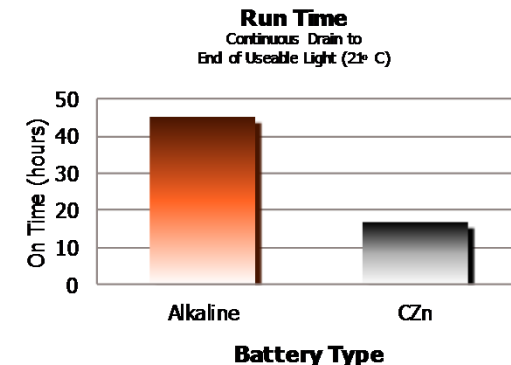

Performance:

Important Notice
This datasheet contains information specific to products manufactured at the time of its publication. Contents herein do not constitute a warranty.
© Energizer / All Rights Reserved