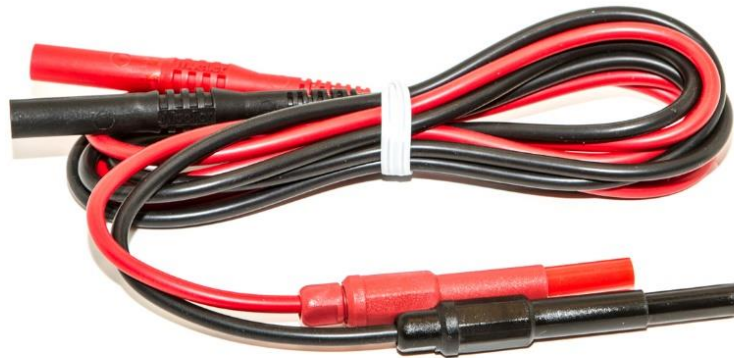

BU-P6358

(Test Lead Pair: Banana Plug to Retractable Banana Plug, Silicone, 48")

- Mueller's BU-P6358 is a pair of 48" long test leads with shrouded, 4mm banana plugs on one end and retractable, 4mm banana plugs on the other.
- The retractable banana plug has a spring-loaded sheath that insulates the banana plug when not mounted and slides back into the housing when connected to a non-shrouded banana jack.
- Constructed with 18 AWG (413 strand), UL 3577, highly flexible silicone test lead wire.
- Material:

Wire insulation	Silicone
Banana plugs	Nickel-plated brass, beryllium copper
Housings	Polypropylene, nylon
- Rating:

Current	20 Amps
Voltage	1000 V