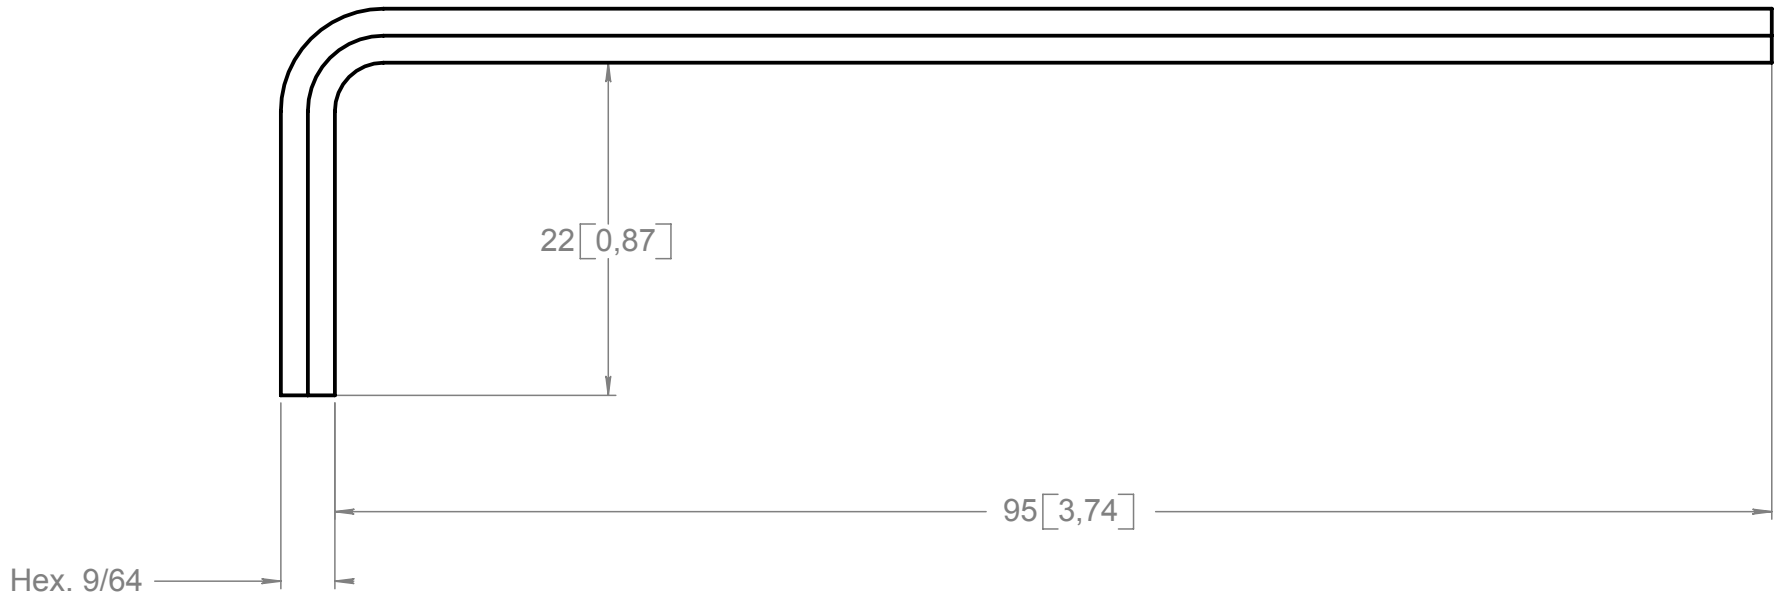

Series
EPXB

Allen wrench locking system
For size 2 connectors.
(ISO 2936).

Issue:
Aug 03, 2007

Page
1/1

Material: burnished steel.

DIMENSIONS : mm (inch are given for information only)

This information is given as an indication. In the continual goal to improve our products, we reserve the right to make any modifications judged necessary.

4112_9311

CREATION				
PEN: M070009502A				
NOM: MALTY S.				
DATE: Aug 03, 2007				
APPR.: PESSARD M.	/	/	/	/
Issue	Revisions	Name	Approved	