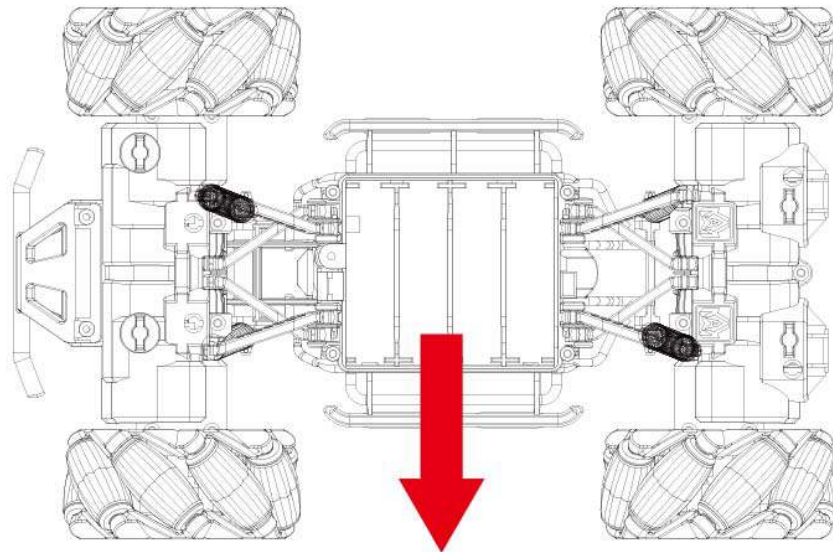

2 x 1.5" AA" ALKALINE BATTERIES
(NOT INCLUDED)