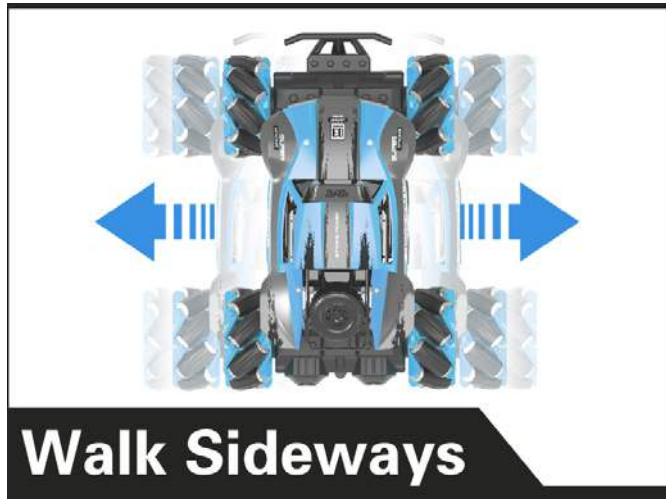

Omnidirectional movement

Mecanum Wheel Remote Control Toy Car 1:18 (Blue)

SKU 114090056

The car has four Mecanum wheels and four separate suspension systems, which means he can move in all directions, and the suspension system allows it to travel on different terrains, which is a very cool toy.

In addition to being a toy, we can also transform it on the basis of it, such as using Arduino/Seeeduno/Raspberry pi to give the car brain, and also use Grove to give it the ability to feel the external data.