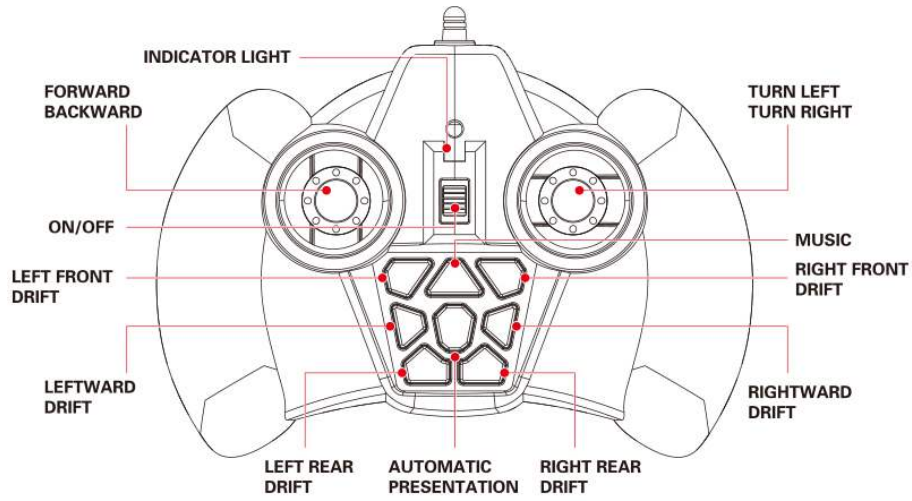

Omnidirectional movement

Mecanum Wheel Remote Control Toy Car 1:18 (Blue)

SKU 114090056

The car has four Mecanum wheels and four separate suspension systems, which means he can move in all directions, and the suspension system allows it to travel on different terrains, which is a very cool toy.

In addition to being a toy, we can also transform it on the basis of it, such as using Arduino/Seeeduno/Raspberry pi to give the car brain, and also use Grove to give it the ability to feel the external data.

2 x 1.5" AA" ALKALINE BATTERIES
(NOT INCLUDED)

Part List :

1 x remote control car

1 x remote control

1 USB charger

1 x car battery

Remarks: no remote control battery

ECCN/HTS