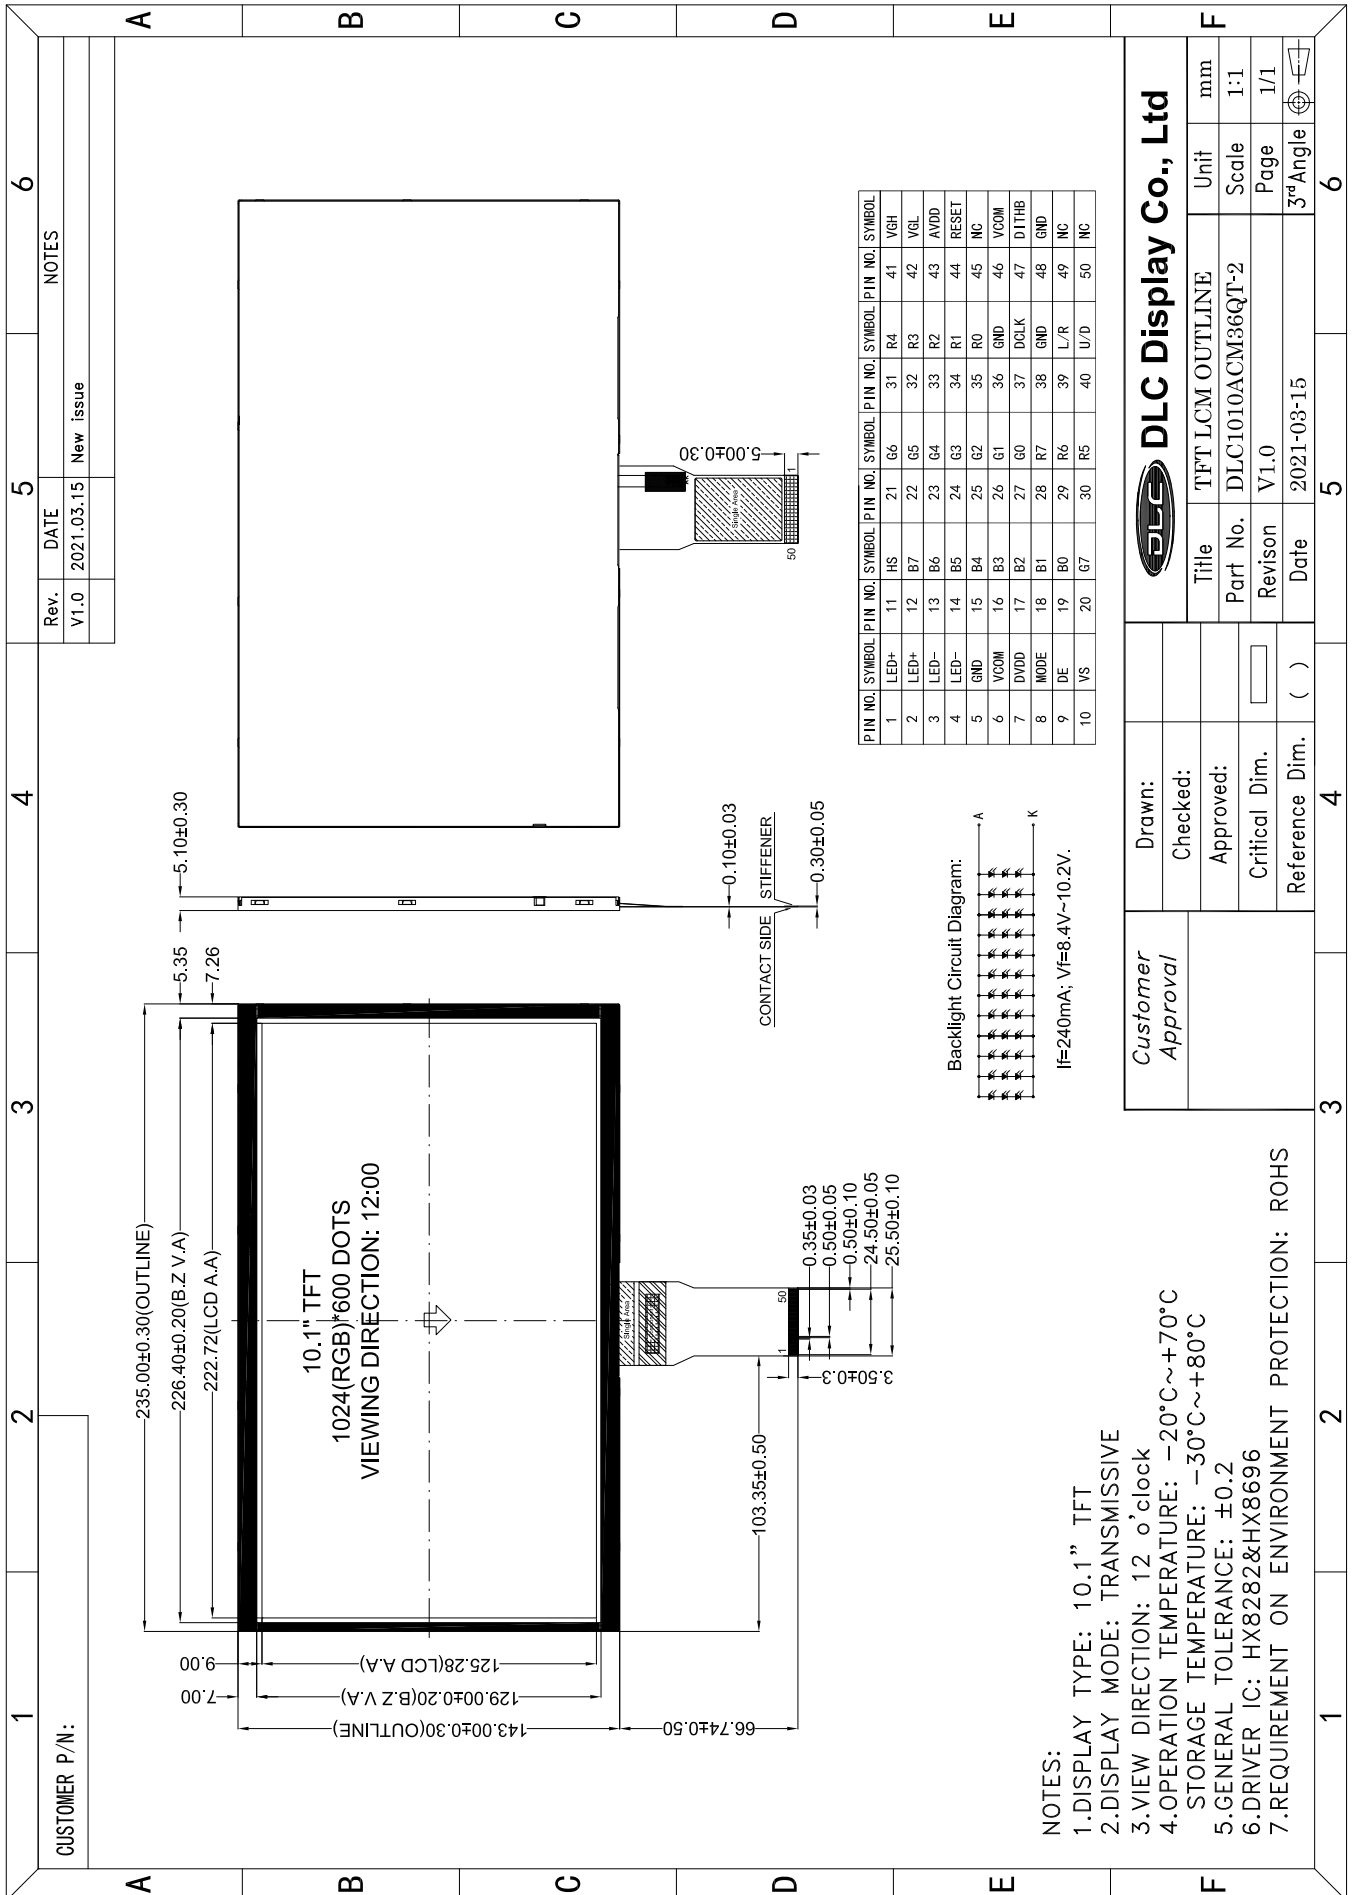

Outline Drawing

DLC Display Co., Ltd

Title	TFT LCM OUTLINE	Unit	mm
Part No.	DLC1010ACM36QT-2	Scale	1:1
Revision	V1.0	Page	1/1
Date	2021-03-15	3rd Angle	