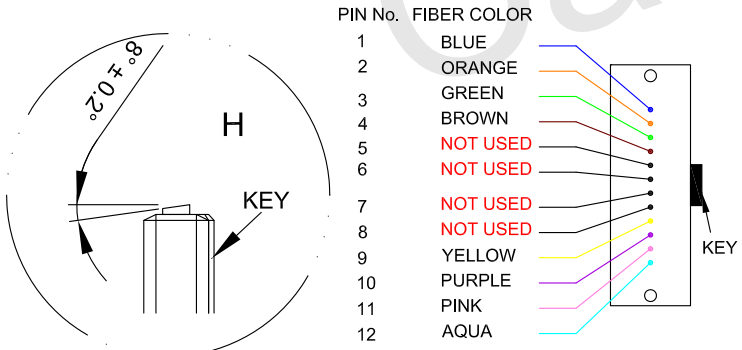

MPO		FIBER MAPPING	LC		
PIN No.	FIBER COLOR		PIN No.	CLIP	LABEL
1	BLUE		1	B	01
2	ORANGE		2	B	02
3	GREEN		3	B	03
4	BROWN		4	B	04
5	NOT USED	NOT USED	NOT USED	NOT USED	NOT USED
6	NOT USED	NOT USED	NOT USED	NOT USED	NOT USED
7	NOT USED	NOT USED	NOT USED	NOT USED	NOT USED
8	NOT USED	NOT USED	NOT USED	NOT USED	NOT USED
9	YELLOW		9	A	04
10	PURPLE		10	A	03
11	PINK		11	A	02
12	AQUA		12	A	01

SPECIFICATION:

- 1.CONNECTOR A : 12F MPO/APC FEMALE
- 2.CONNECTOR B : LC/UPC Ø2.0mm DUPLEX MALE
- 3.CABLE TYPE : 8 STRANDS CABLE, SM 9/125(OS2) , ROUND 3.0mm LSZH JACKET.
- 4.JACKET COLOR : YELLOW
- 5.WAVELENGTH : 1550nm
- 6.INSERTION LOSS : MPO/APC: ≤0.70dB ; LC/UPC: ≤0.30dB
- 7.RETURN LOSS : MPO/APC: ≥55dB ; LC/UPC: ≥50dB

Part Number: C51-3084-xxFT
 Description: w-Ignite™ Fiber Cable, 12F MPO/APC Female - 4x Duplex LC, SM 3mm 8F Yellow LSZH Jacket, 2FT Breakout, xx Feet.