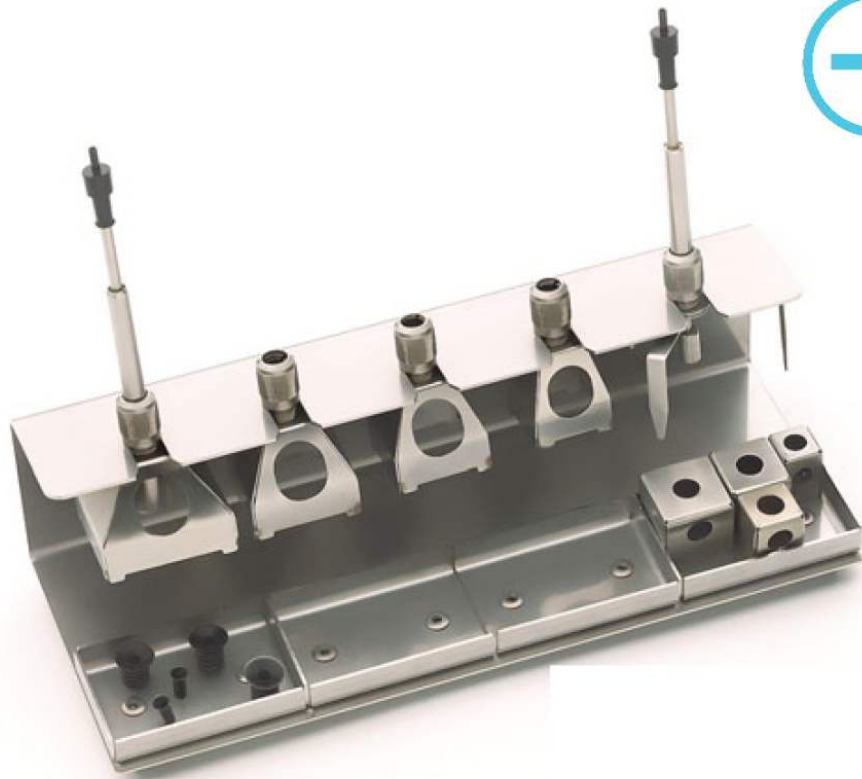

# WRK Set, 20 x 20 mm

Reflow housing set 20 x 20 mm, 27 x 27 mm  
Product no.: T0058761731N

### Technical Data

Dimensions L x W x H (mm)	---
Dimensions L x W x H (inches)	---
Weight (approx.) in kg	---
Voltage	---
Power	---
Channels	---
Temperature range (depends on tool) °C	---
Temperature range (depends on tool) °F	---
Temperature accuracy °C	---
Temperature accuracy °F	---
Temperature stability °C	---
Temperature stability °F	---
Equipotential bonding socket	---
Display	---
Air consumption l/min	---
Operating pressure in bar/psi	---
Capacity l/min	---
Vacuum	---