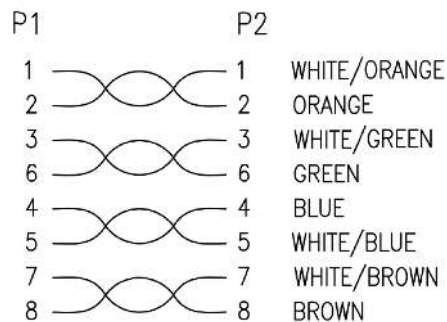

5ft CAT 6A UTP 10Gb Ethernet Patch Cable (Blue) (E09-005BL)

Product Overview

CAT 6A 10G UTP PATCH CABLE BLUE COLOR

- High performance Cat6a 24 AWG Ethernet patch cable is perfect for connecting computers with devices such as routers, switches, patch panels and more.
- Cat6a cable can support 10 Gigabit data transmission up to 100 meters.
- Provide tighter twists to improve alien cross-talk performance.
- RJ45 connectors with 50-micron gold-plated contacts ensure clear transmission by eliminating signal loss due to corrosion.
- Snagless molded boot is designed to protect the locking tab of the RJ45 connector when plugging and unplugging.
- Our Cat6a cables are certified to handle Gigabit Ethernet with a bandwidth of up to 600 MHz.
- 100% pure copper wires are compliant with EIA/TIA standard by UL and ETL.

T-568B

- RoHS compliant.

without us, you are just not connected! ■