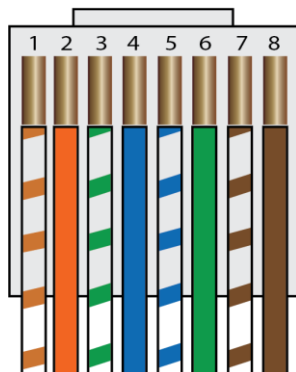

5ft CAT 6A UTP 10Gb Ethernet Patch Cable (Blue) (E09-005BL)

Product Overview

CAT 6A 10G UTP PATCH CABLE BLUE COLOR

- High performance Cat6a 24 AWG Ethernet patch cable is perfect for connecting computers with devices such as routers, switches, patch panels and more.
- Cat6a cable can support 10 Gigabit data transmission up to 100 meters.
- Provide tighter twists to improve alien cross-talk performance.
- RJ45 connectors with 50-micron gold-plated contacts ensure clear transmission by eliminating signal loss due to corrosion.
- Snagless molded boot is designed to protect the locking tab of the RJ45 connector when plugging and unplugging.
- Our Cat6a cables are certified to handle Gigabit Ethernet with a bandwidth of up to 600 MHz.
- 100% pure copper wires are compliant with EIA/TIA standard by UL and ETL.

T-568B

- RoHS compliant.

without us, you are just not connected! ■