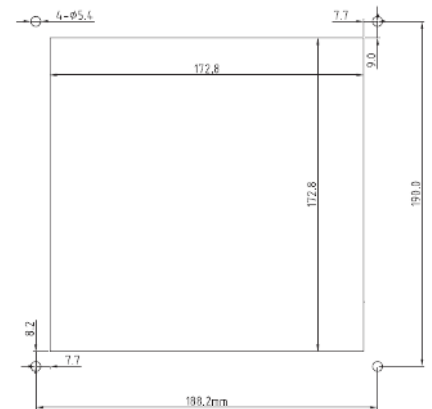

Louvered Fan Guards (hinged type)

Easy Access to Media

Part Number	LFGH172
Frame Description	ABS Resin - flame resistant UL94V-0, with UV protection. Vents with screens at 45-degree angle. Includes high foam sealing edge - protection grade IP44-IP54. Snap-fit or screw mount.
Filter Mesh Material	Nylon Fiber - Synthetic Resin, filters to 8 microns.
Color	Gray is standard. Black is available upon request. Minimums may apply.
Matching Series	OA109, OA125, OA162, OA172, OA4715, OA5920, OD1225, OD1232, OD1238, OD172
Hardware	1 bag - 4 ea. M4x8, washer, lock washer 1 bag - 4 ea. M4x12, nut, star washer

Filter Media 5-Packs	
Part Number	Description
LFG172BF/PK	For LFGH172

PANEL CUTOUT