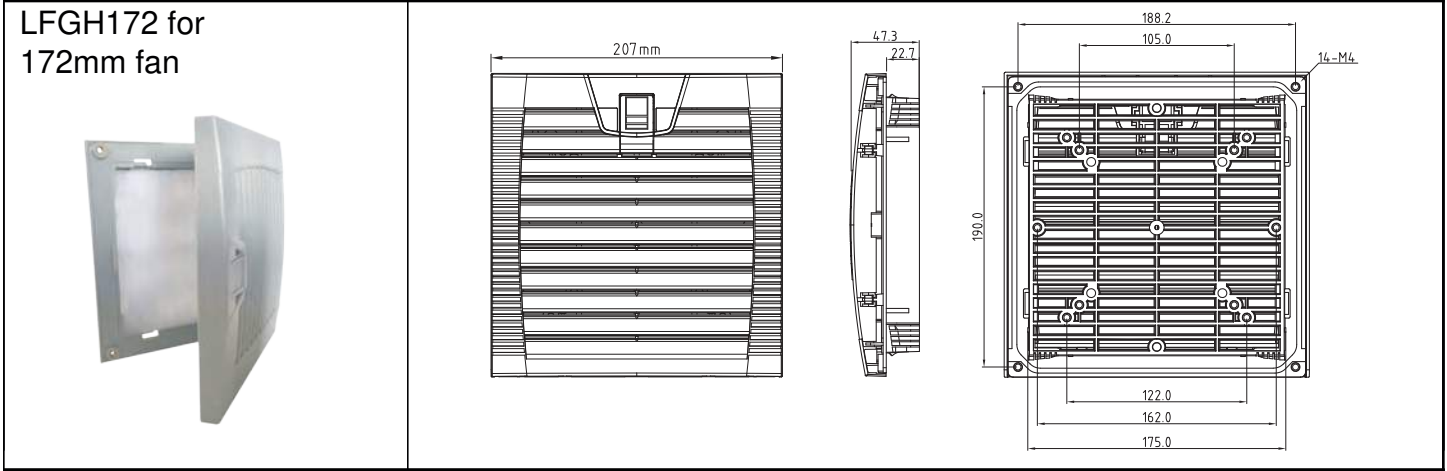

Louvered Fan Guards (hinged type)

Easy Access to Media

Part Number	LFGH172
Frame Description	ABS Resin - flame resistant UL94V-0, with UV protection. Vents with screens at 45-degree angle. Includes high foam sealing edge - protection grade IP44-IP54. Snap-fit or screw mount.
Filter Mesh Material	Nylon Fiber - Synthetic Resin, filters to 8 microns.
Color	Gray is standard. Black is available upon request. Minimums may apply.
Matching Series	OA109, OA125, OA162, OA172, OA4715, OA5920, OD1225, OD1232, OD1238, OD172
Hardware	1 bag - 4 ea. M4x8, washer, lock washer 1 bag - 4 ea. M4x12, nut, star washer

Filter Media 5-Packs	
Part Number	Description
LFG172BF/PK	For LFGH172

PANEL CUTOUT