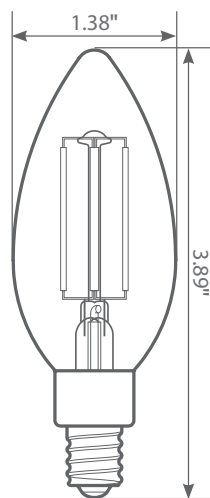

LED VB10-3000cec-4

Lamp Class: B10 Clear Glass

Clear Glass

Product Description

LED VB10-3000cec-4 delivers superior brightness, valuable energy savings and long lasting performance. LED Filaments along with heat-sink absence unmistakably mimic traditional bulb styles while providing greater light distribution. This B10 Class LED bulb comes in 3000K CCT (*Soft White*) for charming and hospitable environments.

Specifications

Input Power	Input Voltage	Lumen Output	Beam Angle	Center Beam	CCT
5.5 W	120 V	500 lm	320°	N/A	3000 K

CRI	Luminous Efficacy	Power Factor	Input Current	Base/Cap	Lamp Lifespan
90	90 lm/W	0.7	0.065 A	E12	15,000 Hrs.

Product Features & Benefits

Dimmable

Energy Efficient

Enclosed Fixture Suitable

Wet Rated

Product Dimensions

Product Photometric Data