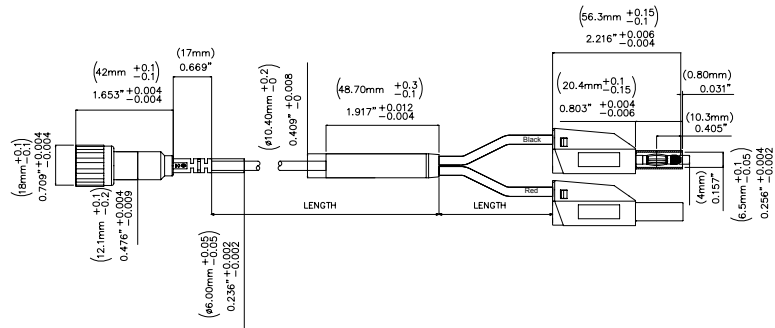

**Models 72927
Insulated BNC (M) / 4mm Plugs**

Features

- Insulated BNC (M) / 4mm Plugs, 50 Ω

Materials

Connector:

- Connector body: Nickel plated Brass
- Center Contact: Gold Plated Brass
- Dielectric: White PTFE

Plugs:

- Plug spring: Nickel plated bronze Beryllium copper.
- Plug Body: Nickel plated Brass
- Insulation Tip: Polysulfone
- Plug Insulation: Polypropylene
- Wire: PVC Jacket

Ordering Information

Model: 72927-C-Length

Available Lengths: 40 inches (-40) or 80 inches (-80)

Specifications

Max Current	3 A Max
Max Voltage	500 V CAT I 150 V CAT III
Cable	50 Ω

USA: Sales: 800-490-2361 Technical Support: 800-241-2060 Fax: 888-403-3360

Europe: 31-(0) 40 2675 150 **International:** 425-446-5500

e-mail: technicalsupport@pomonatest.com

Where to Buy: www.pomonaelectronics.com

All dimensions are in inches. Tolerances (except noted): .xx = ± 0.02 " (.51 mm), .xxx = ± 0.005 " (.127 mm). All specifications are to the latest revisions. Specifications are subject to change without notice. Registered trademarks are the property of their respective companies.