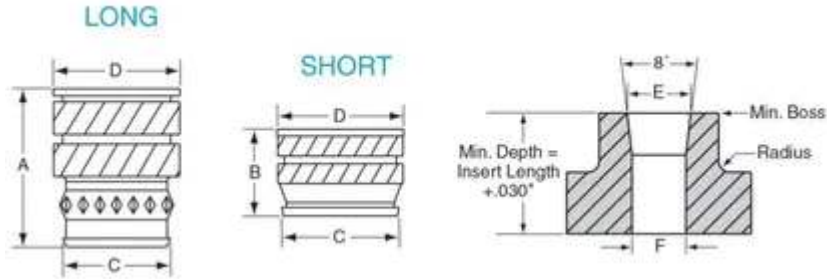

# 2528X500H

A	0.5 in
Boss Size	0.726 in
Brand	RAF
C	0.332 in
D	0.375 in
F	0.321 in
Finish	None
Length E	0.363 in
Material	Brass
Series	H
Thread Size	1/4-28

## PRODUCT OPTIONS

<b>Finish</b>
None
Black Oxide (25)
Bright Dip (13)
Bright Tin over Copper Flash (14)
Cad Plate - Clear Chromate (2)
Cad Plate - Clear Chromate - Commercial

(1)
Cad Plate - Yellow Chromate (3)
Chrome - Bright (10)
Chrome - Satin (11)
Chrome over Nickel (4)
Electro Tin (16)
Electro Tin - Nickel Undercoat (44)
Electro Tin - Solder 60/40 (27)
Hot Tin Dip (15)
Nickel (5)
Nickel - Ductile (37)
Zinc - Black (42)
Zinc - Blue (43)
Zinc - Clear Chromate (12)
Zinc - Yellow Chromate (28)