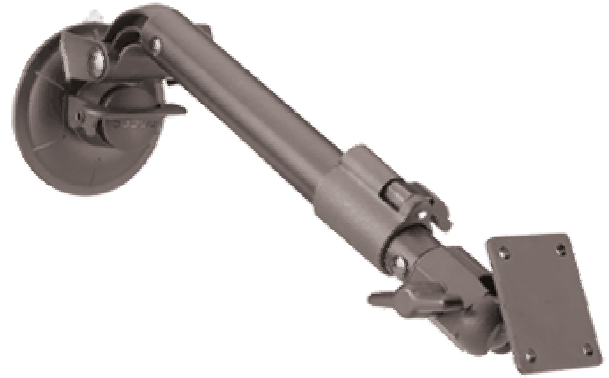

- [Vises, Work Holding Tools](#)
- [PanaPress. Mini Arbor Press](#)
- [Mobile Electronics Mounts](#)
- [InDash Custom Dash Mounts](#)
- [iPod-iPhone Holders-Mounts](#)
- [Smartphone Accessories](#)
- [Smartphone Screen Protectors](#)
- [CCTV, Security Camera Mounts](#)
- [Audio/Video Mounts](#)

## Model: 709B WindowGrip Deluxe Telescoping Mount

### OUR LONGEST WINDOW MOUNT - PERFECT FOR DEEP DASHBOARDS!

The length on this mount can be adjusted after installation. Specifically designed for extra reach!

- Telescoping arm adjusts from 13.25" (336.6mm) to 18" (457.2mm).
- Arm locks firmly into position and is indexed to prevent rotation
- Aircraft grade aluminum alloy shaft
- Arm has 140° motion; knob locks arm into place
- Full range of motion under the electronics: 210° Tilt, 360° Turn & 360° Rotation
- Recommended for electronics weighing up to 3 lbs. (1.4kg)
- For electronics with AMPS-compatible mounting