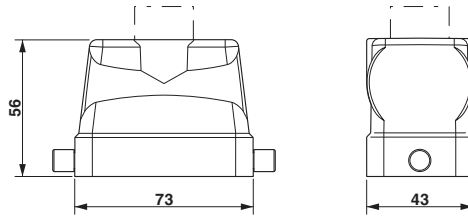

Technical data

Dimensions

Height	56 mm
Width	43 mm
Length	73 mm

Ambient conditions

Schutzart Gehäuse (IP)	IP65
Ambient temperature (operation)	-40 °C ... 125 °C

General

Note	For contact inserts HC-B10, BB18, DD42, M, K8/24
Design	B10
Housing type	Sleeve housings
Locking type	for single locking latch
No. of cable exits	1
Cable exit	Lateral
Screw connection	None
Type of the screw connection	1x M25

Metal screw connection up to 5 bar, thread length: 7 mm, cable diameter: 14 - 21 mm, WAF 34, screw connection: M25

Cable gland - HC-M-KV-M25(1ASI) - 1584020

Metal screw connection for an AS-Interface flat-ribbon conductor, thread type M25

Multiple screw connection

Cable gland - HC-M-KV-M25(1X10/1X11) - 1580228

Special cable screw connection M25, brass nickel-plated, grommet with 10 mm and 11 mm holes

Drawings

Housing - HC-B 10-TFL-N-O1STM25S - 1460040

Dimensioned drawing

Dimensional drawing