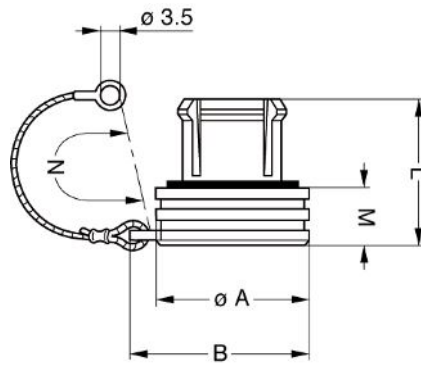

[Catalog](#)

TECHNICAL DETAILS

Mechanics

Shell Style/Model	BRA*: Cap for receptacle
Keying	No keying
Housing Material	
Weight	.45 g

Performance

Configuration
Insulator
Rated Current

Others

LEMO products and services are provided "as is". LEMO makes no warranties or representations with regard to LEMO product & services or use of them, express, implied or statutory, including for accuracy, completeness, or security. The user is fully responsible for his products and applications using LEMO components.

DRAWINGS

No keying

Dimensions

	A	B	L	M	N
mm.	7.5	9.8	9	3.5	60
in.	0,30	0,39	0,35	0,14	2,36

RECOMMENDED BY LEMO

Tools

LEMO products and services are provided "as is". LEMO makes no warranties or representations with regard to LEMO product & services or use of them, express, implied or statutory, including for accuracy, completeness, or security. The user is fully responsible for his products and applications using LEMO components.