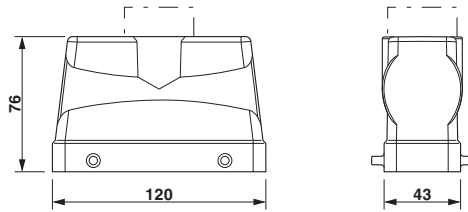

HEAVYCON sleeve housing B24, for double locking latch, height 76 mm, with support 1x M32, straight conductor exit

Key commercial data

| | |
|----------------------|----------|
| Packing unit | 1 PCE |
| Custom tariff number | 85389099 |
| Country of origin | Germany |

Plastic screw connection up to 5 bar, thread length: 10 mm, cable diameter: 15 - 21 mm, WAF 36, screw connection: M32

Cable gland - HC-M-KV-M32(14-21) - 1690587

Metal screw connection up to 5 bar, thread length: 8 mm, cable diameter: 14 - 21 mm, WAF 34, screw connection: M32

Cable gland - HC-M-KV-M32(19-27) - 1646010

Metal screw connection up to 5 bar, thread length: 8 mm, cable diameter: 19 - 27 mm, WAF 43, screw connection: M32

Drawings

Housing - HC-B 24-TFQ-H-O1M32G - 1460236

Dimensioned drawing

Dimensional drawing